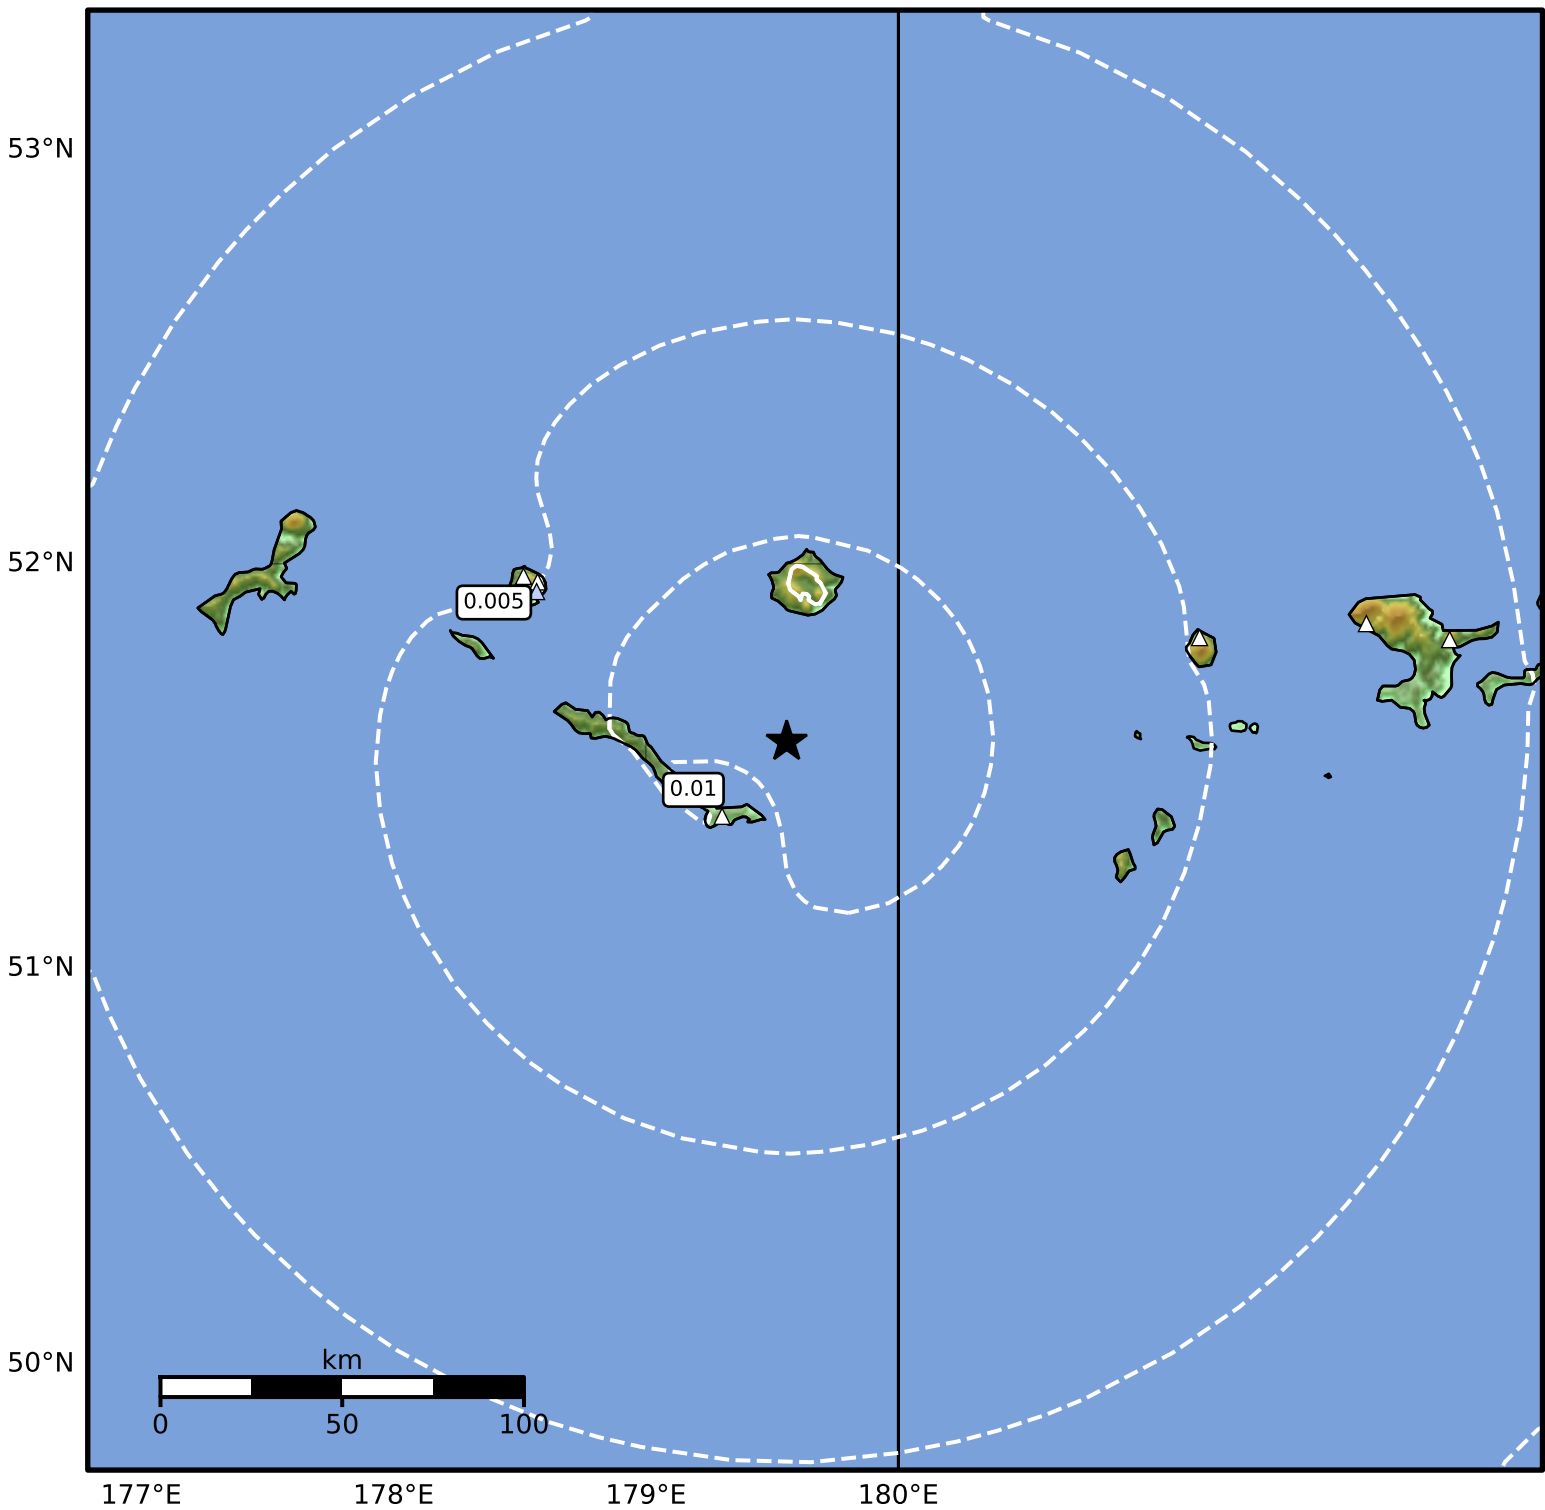

1.0 Second Peak Spectral Acceleration Map Alaska Earthquake Center
ShakeMap: 268 km (166 miles) W of Adak
May 07, 2026 15:02:05 UTC M3.7 N51.56 E179.56 Depth: 74.4km ID:a2026izwvuf

SA(1.0) (%g)	0.1	0.2	0.5	1	2	5	10	20	50	100	200
--------------	-----	-----	-----	---	---	---	----	----	----	-----	-----

Scale based on Worden et al. (2012)

Version 3: Processed 2026-05-07T18:35:36Z

△ Seismic Instrument ○ Reported Intensity

★ Epicenter