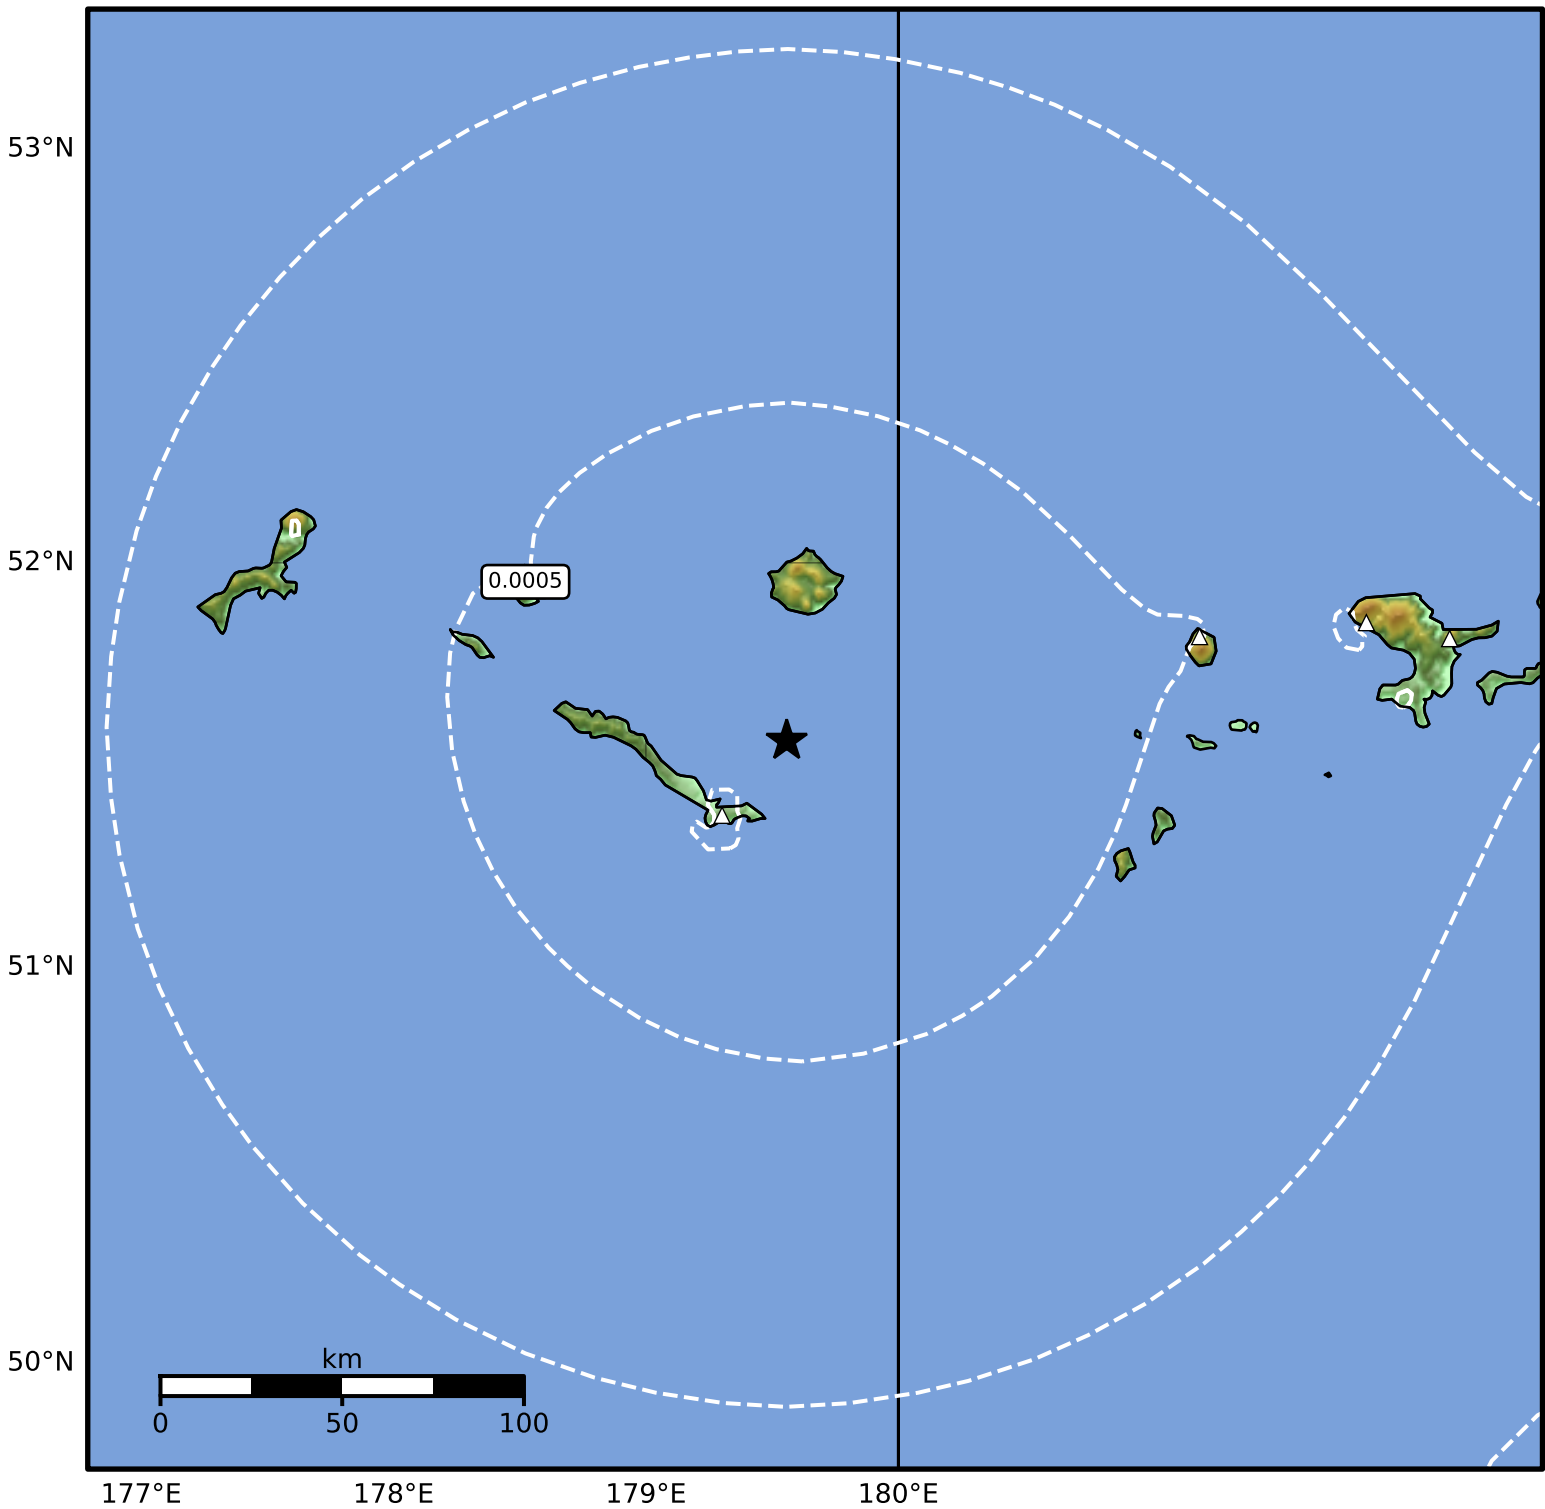

3.0 Second Peak Spectral Acceleration Map Alaska Earthquake Center
ShakeMap: 268 km (166 miles) W of Adak
May 07, 2026 15:02:05 UTC M3.7 N51.56 E179.56 Depth: 74.4km ID:a2026izwvuf

Scale based on Worden et al. (2012)

Version 3: Processed 2026-05-07T18:35:36Z

△ Seismic Instrument ○ Reported Intensity

★ Epicenter