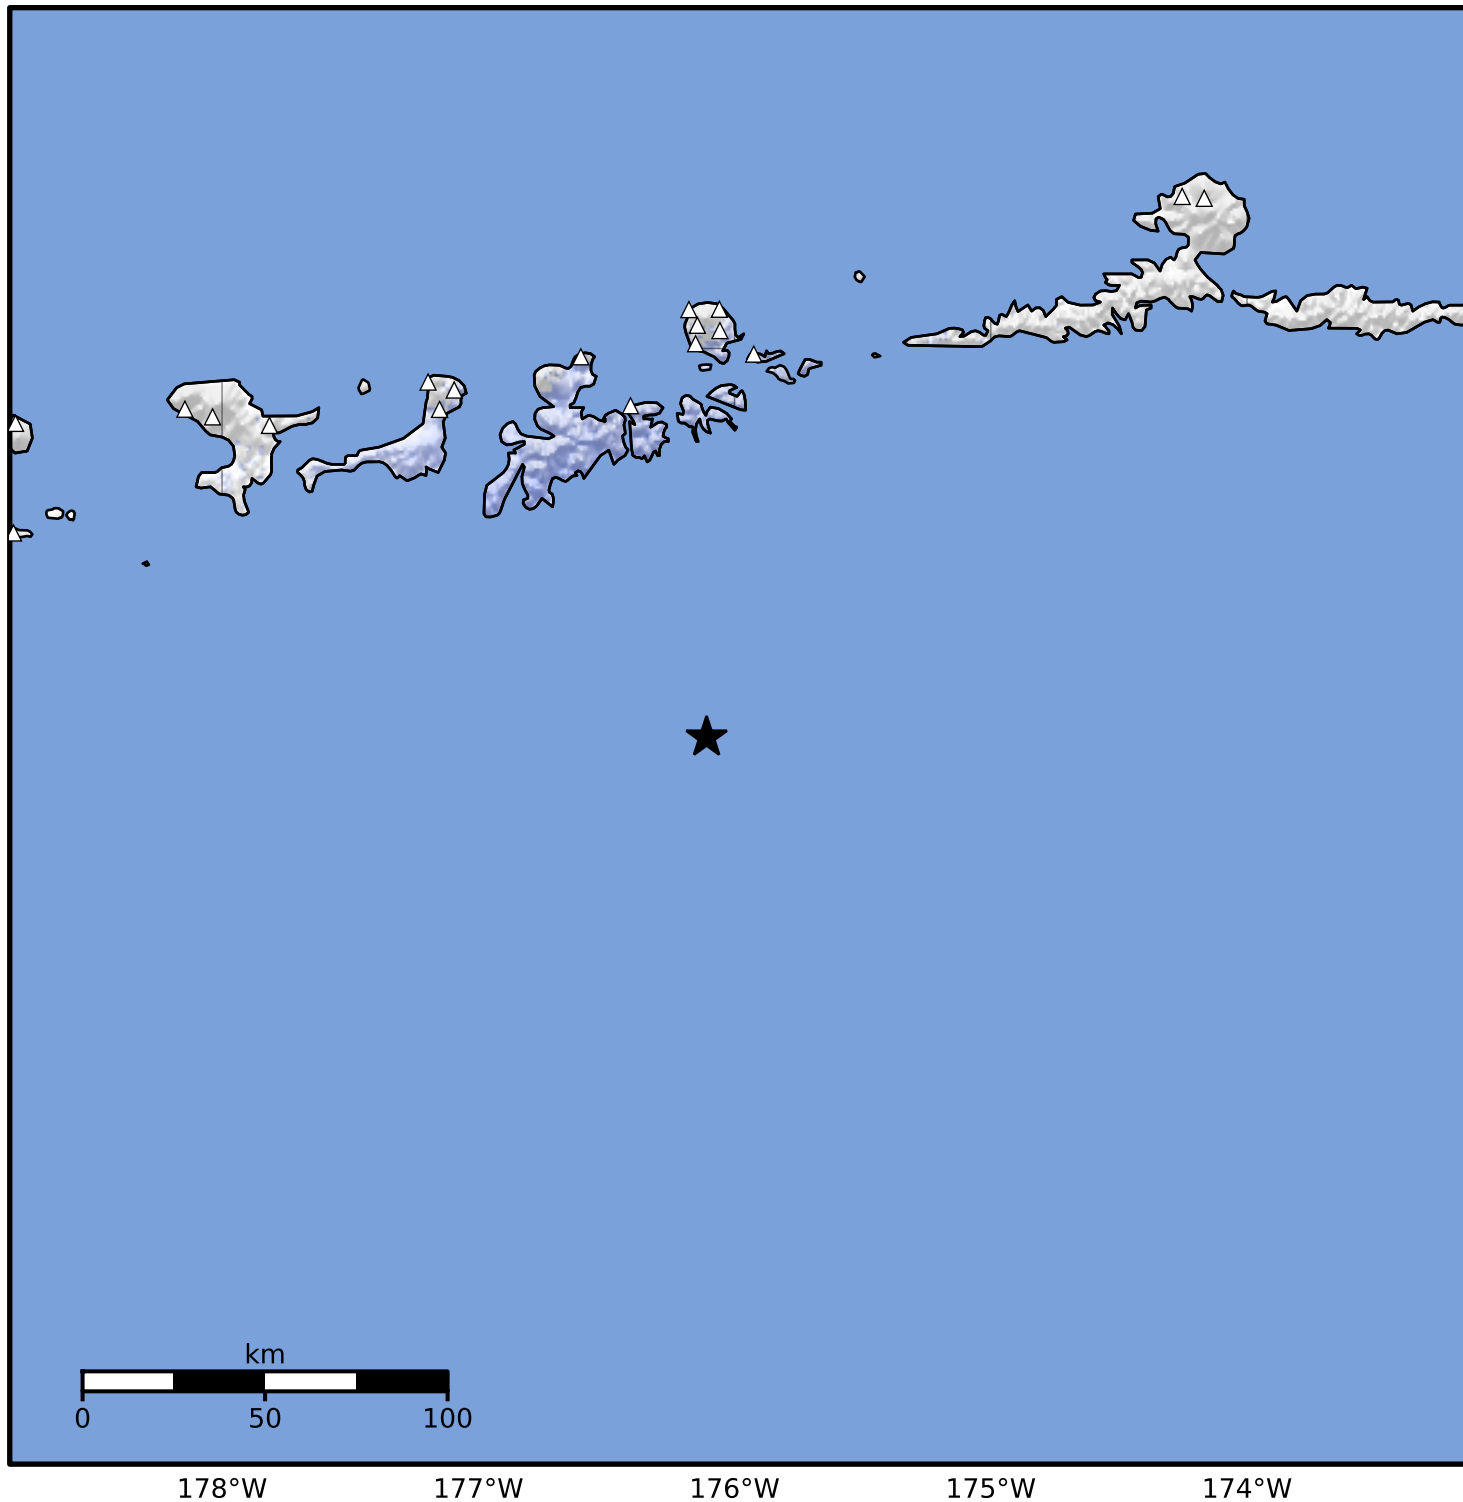

Macroseismic Intensity Map Alaska Earthquake Center
 ShakeMap: 99 km (61 miles) SSE of Adak
 May 07, 2026 19:42:02 UTC M3.7 N51.05 W176.11 Depth: 7.2km ID:a2026jagelf

SHAKING	Not felt	Weak	Light	Moderate	Strong	Very strong	Severe	Violent	Extreme
DAMAGE	None	None	None	Very light	Light	Moderate	Moderate/heavy	Heavy	Very heavy
PGA(%g)	<0.0464	0.297	2.76	6.2	11.5	21.5	40.1	74.7	>139
PGV(cm/s)	<0.0215	0.135	1.41	4.65	9.64	20	41.4	85.8	>178
INTENSITY	I	II-III	IV	V	VI	VII	VIII	IX	X+

Scale based on Worden et al. (2012)

Version 3: Processed 2026-05-08T00:55:53Z

△ Seismic Instrument ○ Reported Intensity

★ Epicenter