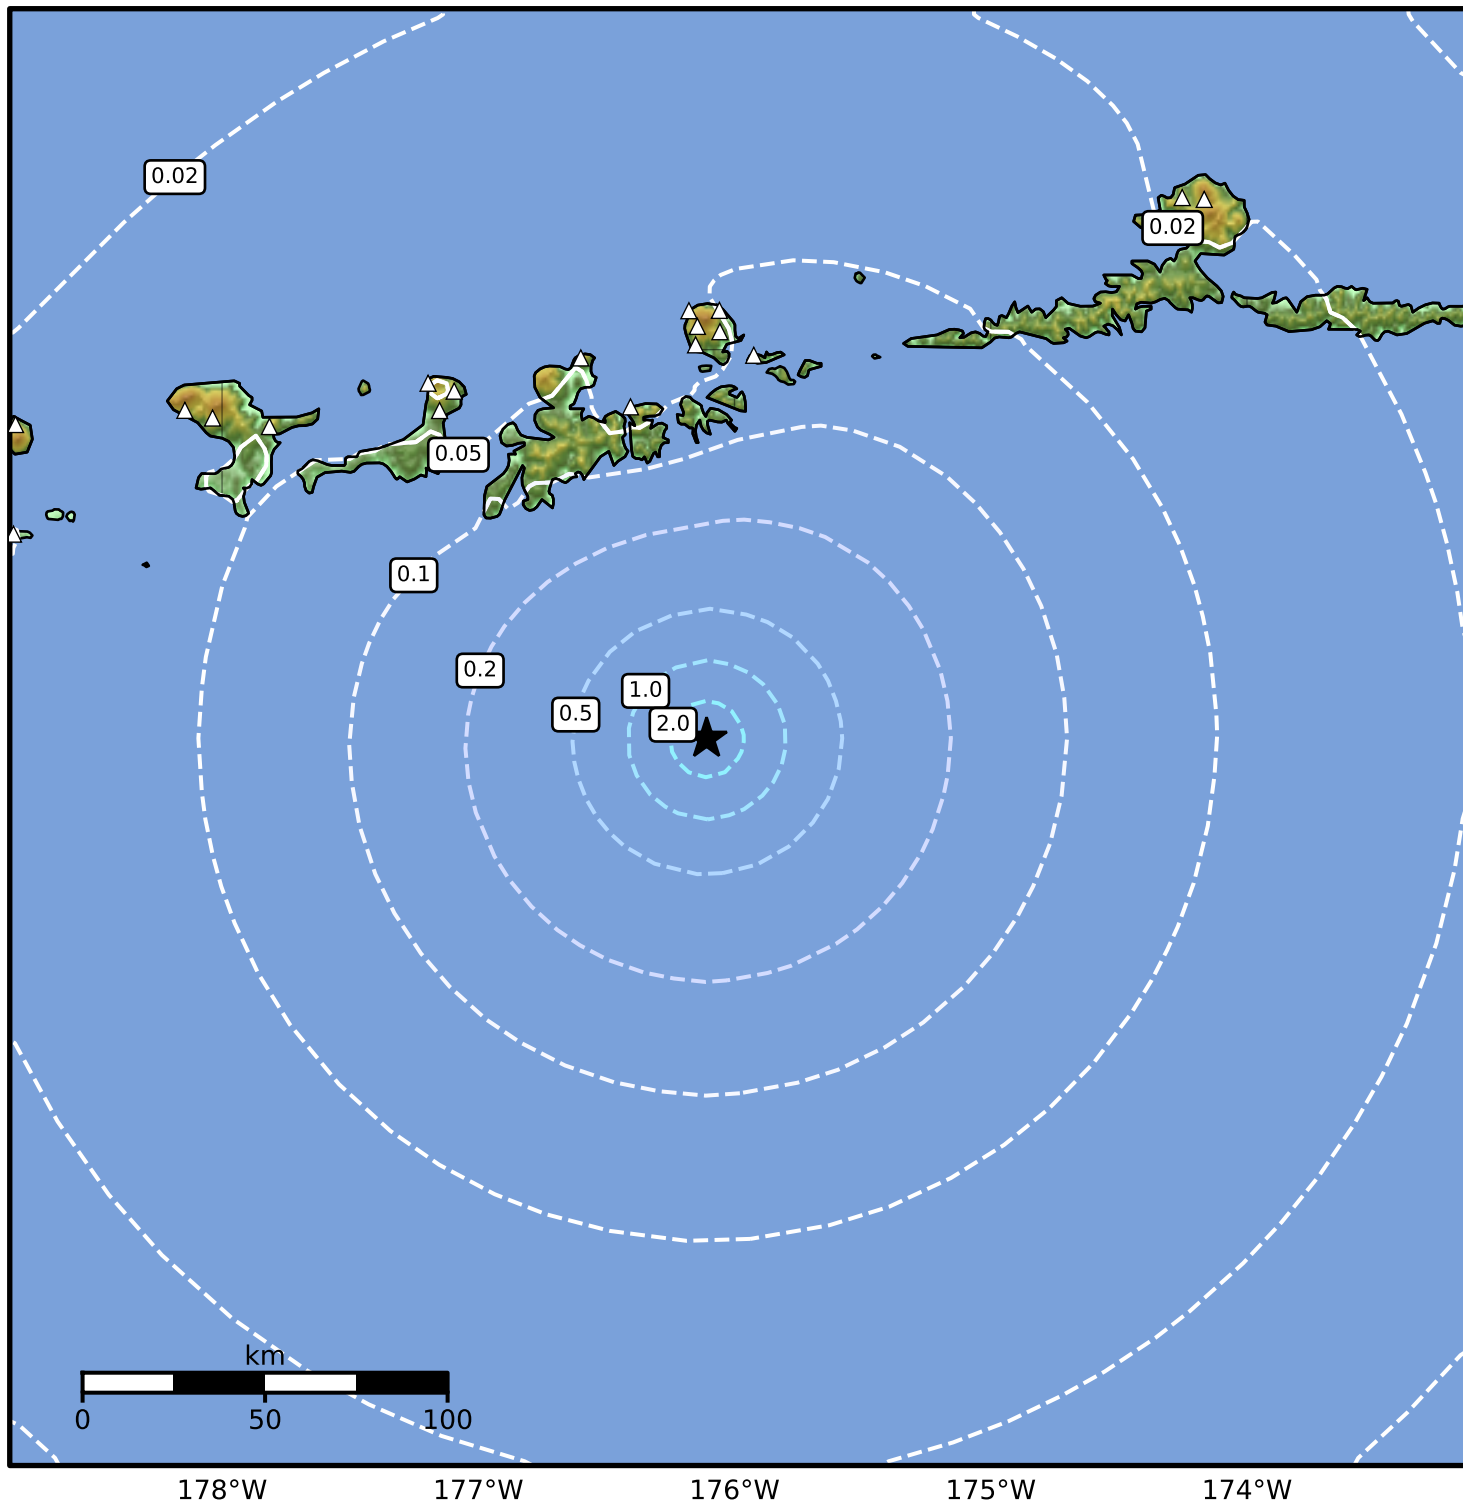

0.3 Second Peak Spectral Acceleration Map Alaska Earthquake Center
 ShakeMap: 99 km (61 miles) SSE of Adak
 May 07, 2026 19:42:02 UTC M3.7 N51.05 W176.11 Depth: 7.2km ID:a2026jagelf

SA(0.3) (%g)	0.1	0.2	0.5	1	2	5	10	20	50	100	200
--------------	-----	-----	-----	---	---	---	----	----	----	-----	-----

Scale based on Worden et al. (2012)

Version 3: Processed 2026-05-08T00:55:53Z

△ Seismic Instrument ○ Reported Intensity

★ Epicenter