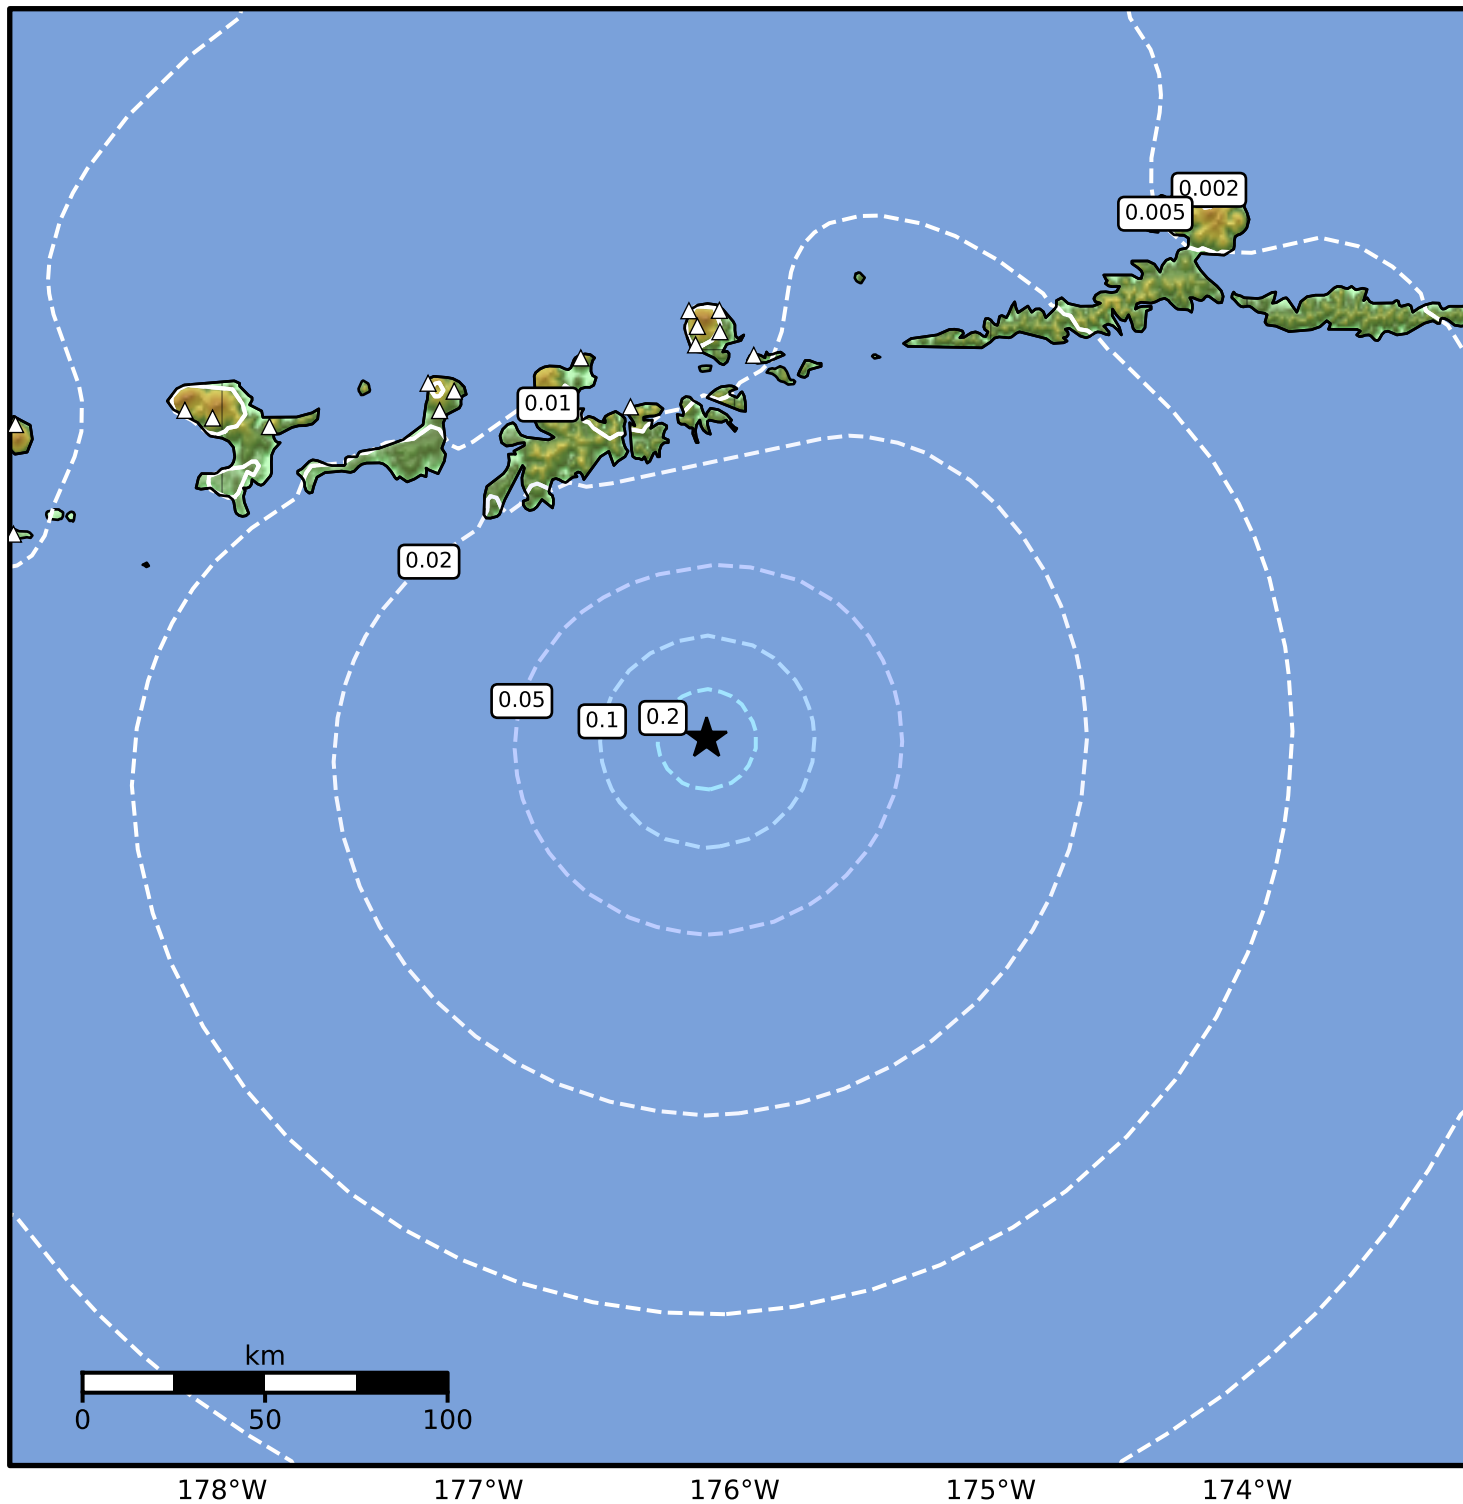

1.0 Second Peak Spectral Acceleration Map Alaska Earthquake Center  
 ShakeMap: 99 km (61 miles) SSE of Adak  
 May 07, 2026 19:42:02 UTC M3.7 N51.05 W176.11 Depth: 7.2km ID:a2026jagelf

SA(1.0) (%g)	0.1	0.2	0.5	1	2	5	10	20	50	100	200
--------------	-----	-----	-----	---	---	---	----	----	----	-----	-----

Scale based on Worden et al. (2012)

Version 3: Processed 2026-05-08T00:55:53Z

△ Seismic Instrument ○ Reported Intensity

★ Epicenter