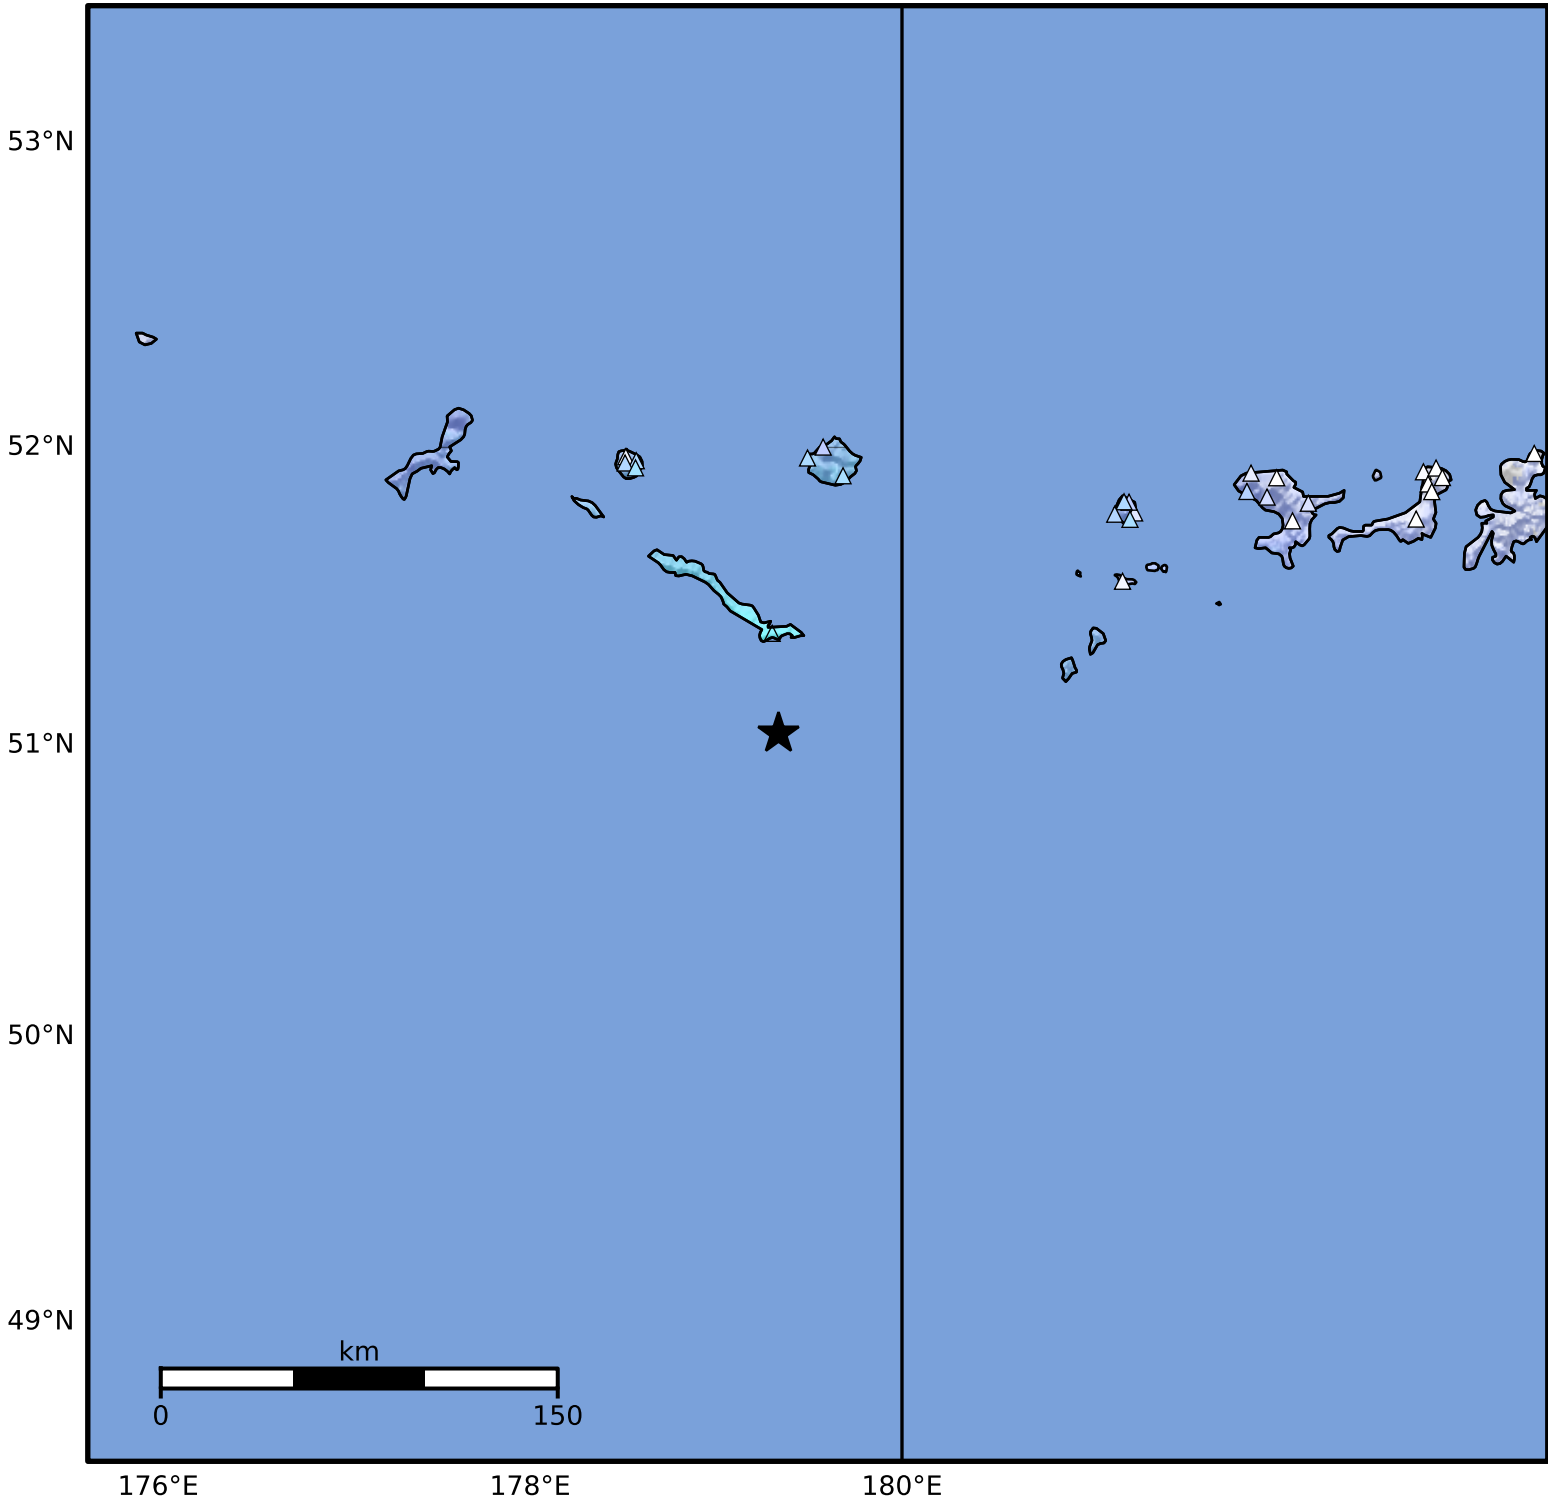

Macroseismic Intensity Map Alaska Earthquake Center
 ShakeMap: 297 km (185 miles) WSW of Adak
 May 08, 2026 20:03:24 UTC M5.0 N51.04 E179.34 Depth: 10.0km ID:a2026jccxpm

SHAKING	Not felt	Weak	Light	Moderate	Strong	Very strong	Severe	Violent	Extreme
DAMAGE	None	None	None	Very light	Light	Moderate	Moderate/heavy	Heavy	Very heavy
PGA(%g)	<0.0464	0.297	2.76	6.2	11.5	21.5	40.1	74.7	>139
PGV(cm/s)	<0.0215	0.135	1.41	4.65	9.64	20	41.4	85.8	>178
INTENSITY	I	II-III	IV	V	VI	VII	VIII	IX	X+

Scale based on Worden et al. (2012)

△ Seismic Instrument ○ Reported Intensity

★ Epicenter

Version 5: Processed 2026-05-08T20:26:47Z