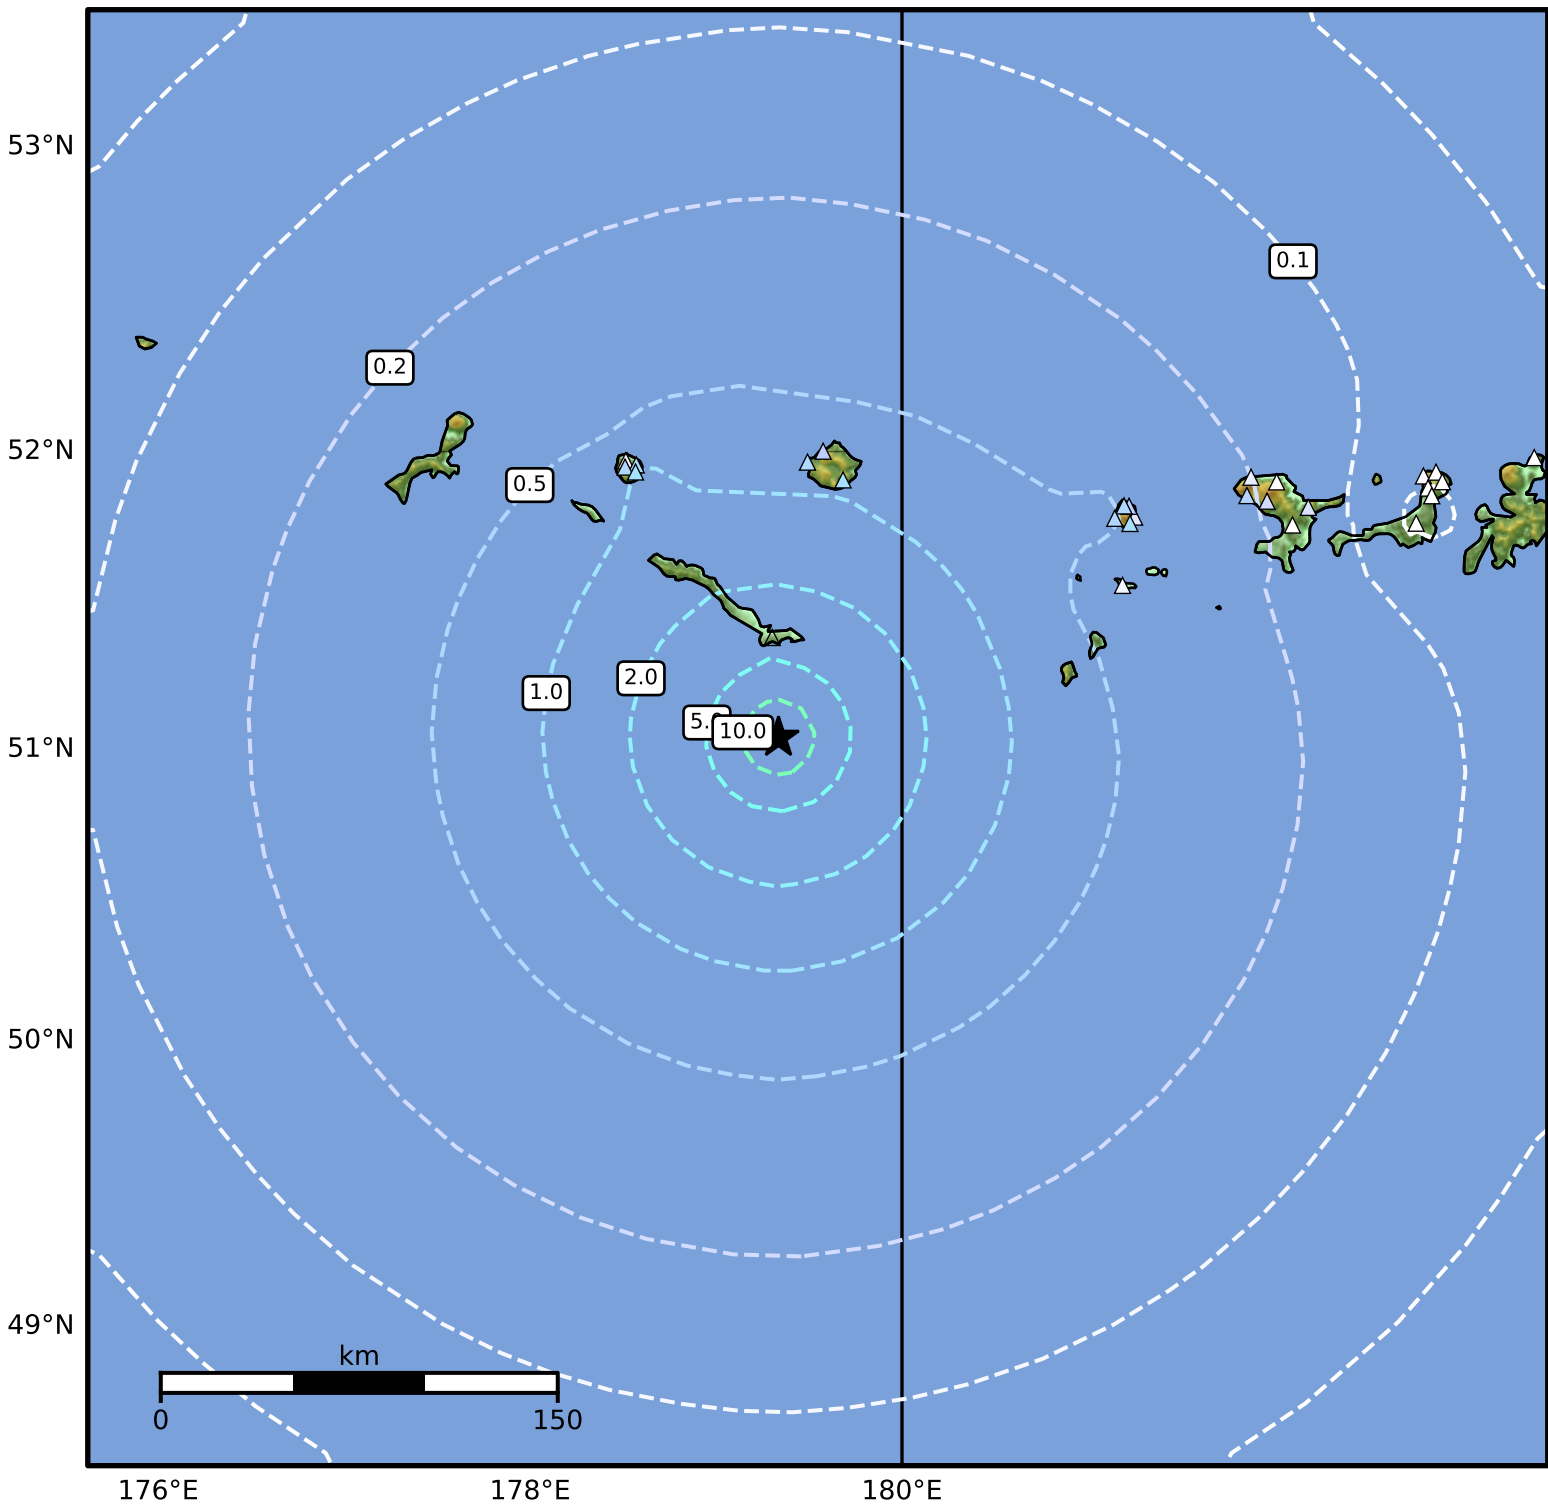

0.3 Second Peak Spectral Acceleration Map Alaska Earthquake Center  
 ShakeMap: 297 km (185 miles) WSW of Adak  
 May 08, 2026 20:03:24 UTC M5.0 N51.04 E179.34 Depth: 10.0km ID:a2026jccxpm

SA(0.3) (%g)	0.1	0.2	0.5	1	2	5	10	20	50	100	200
--------------	-----	-----	-----	---	---	---	----	----	----	-----	-----

Scale based on Worden et al. (2012)

Version 5: Processed 2026-05-08T20:26:47Z

△ Seismic Instrument ○ Reported Intensity

★ Epicenter