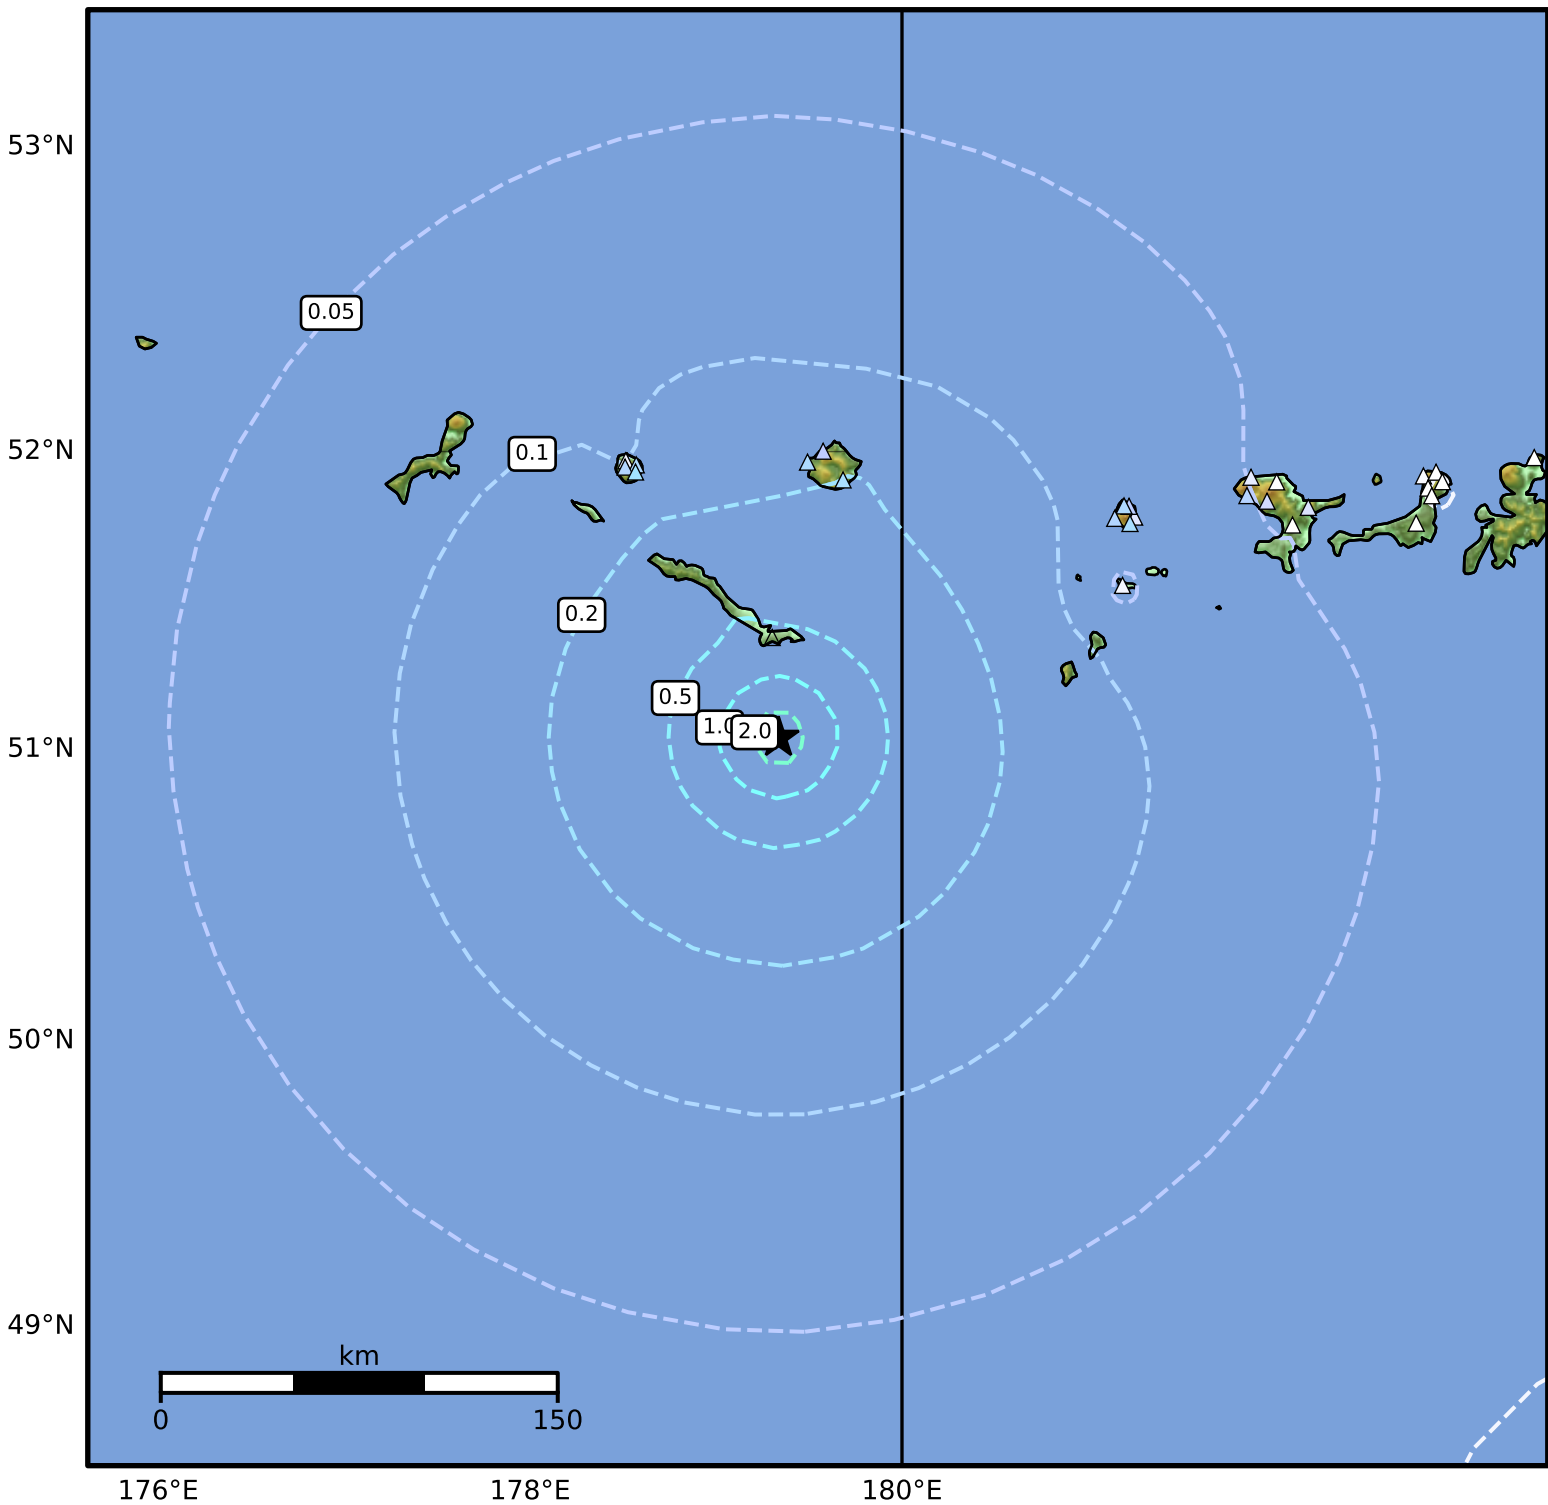

1.0 Second Peak Spectral Acceleration Map Alaska Earthquake Center  
 ShakeMap: 297 km (185 miles) WSW of Adak  
 May 08, 2026 20:03:24 UTC M5.0 N51.04 E179.34 Depth: 10.0km ID:a2026jccxpm

SA(1.0) (%g)	0.1	0.2	0.5	1	2	5	10	20	50	100	200
--------------	-----	-----	-----	---	---	---	----	----	----	-----	-----

Scale based on Worden et al. (2012)

Version 5: Processed 2026-05-08T20:26:47Z

△ Seismic Instrument ○ Reported Intensity

★ Epicenter