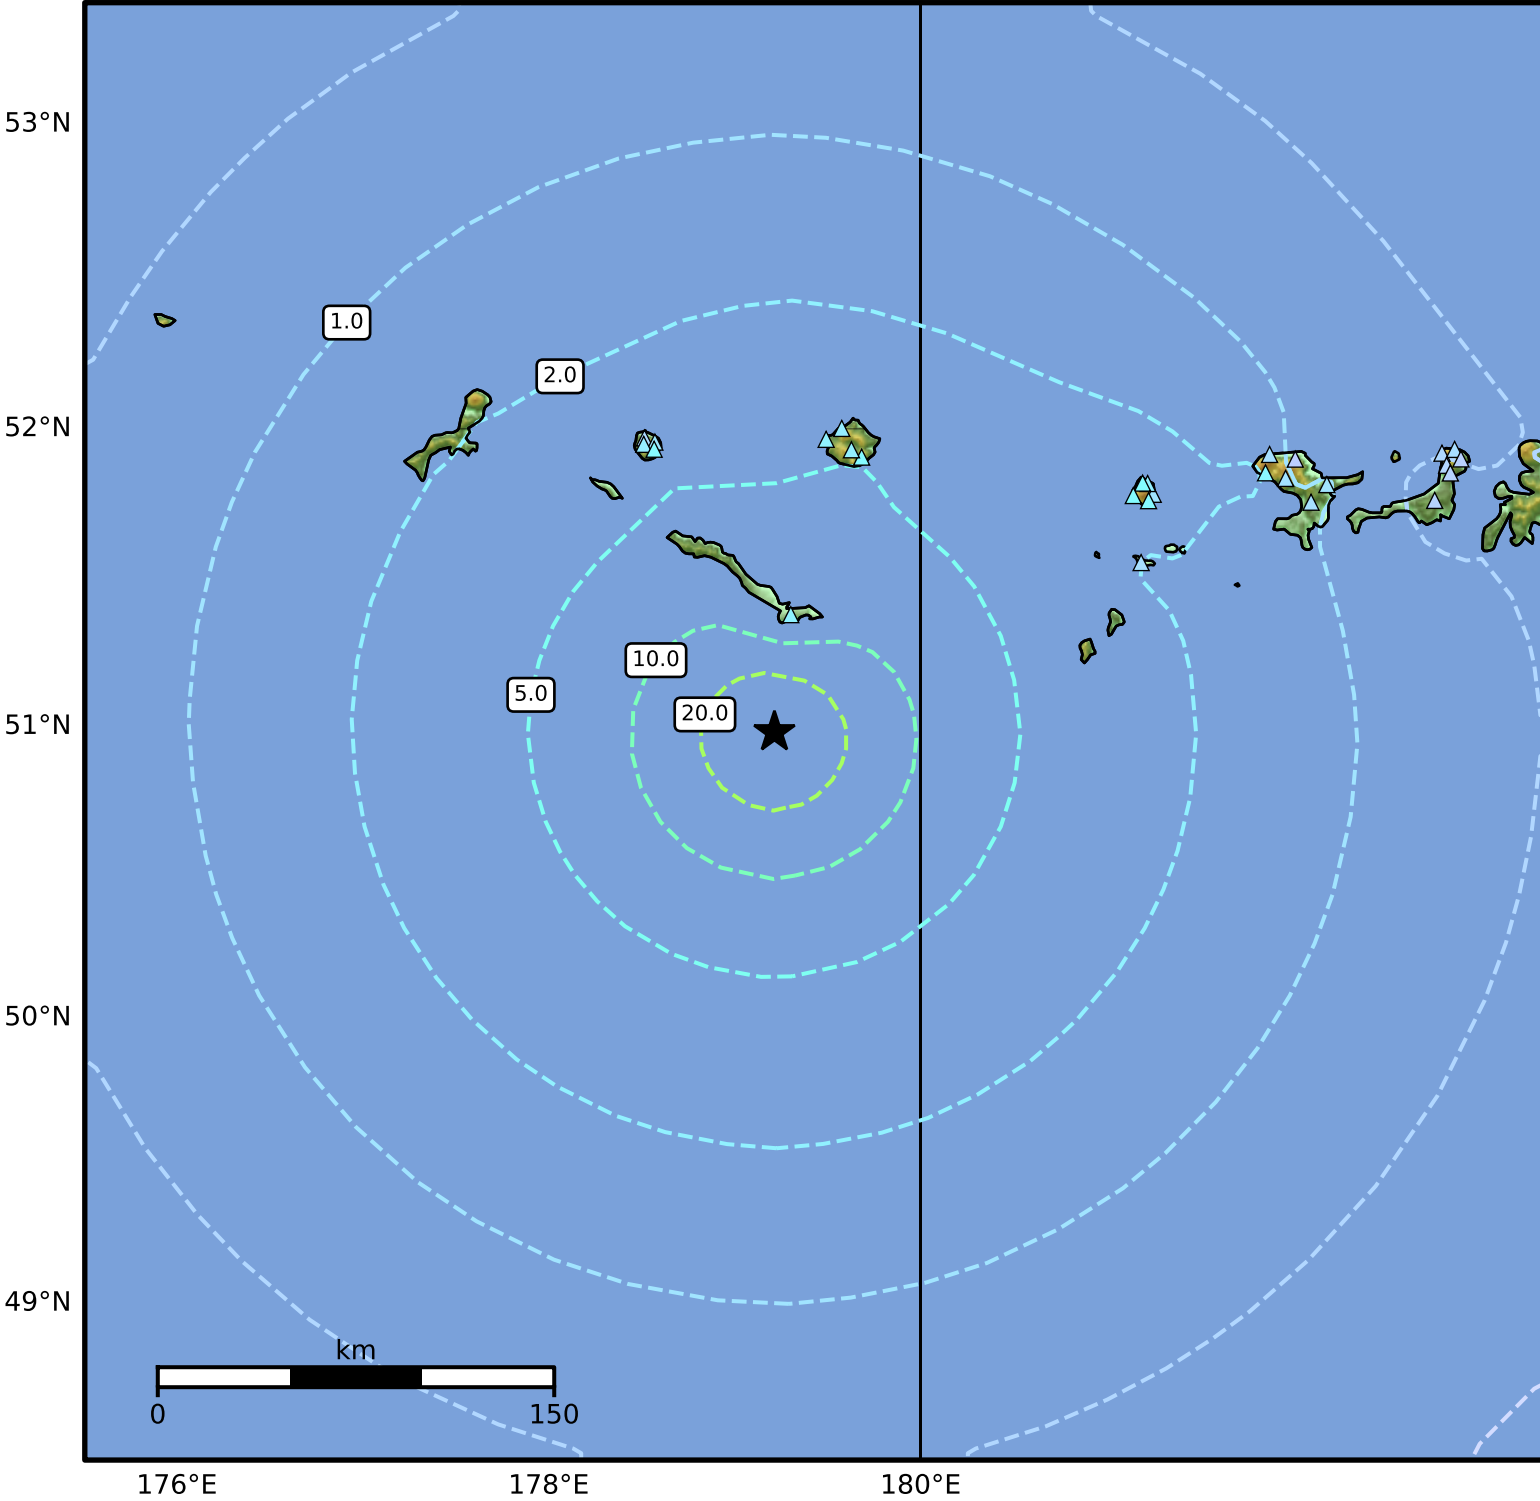

0.3 Second Peak Spectral Acceleration Map Alaska Earthquake Center  
 ShakeMap: 308 km (191 miles) WSW of Adak  
 May 09, 2026 04:42:21 UTC M6.1 N50.98 E179.21 Depth: 16.3km ID:a2026jcufof

SA(0.3) (%g)	0.1	0.2	0.5	1	2	5	10	20	50	100	200
--------------	-----	-----	-----	---	---	---	----	----	----	-----	-----

Scale based on Worden et al. (2012)

Version 5: Processed 2026-05-09T05:02:09Z

△ Seismic Instrument   ○ Reported Intensity   ★ Epicenter