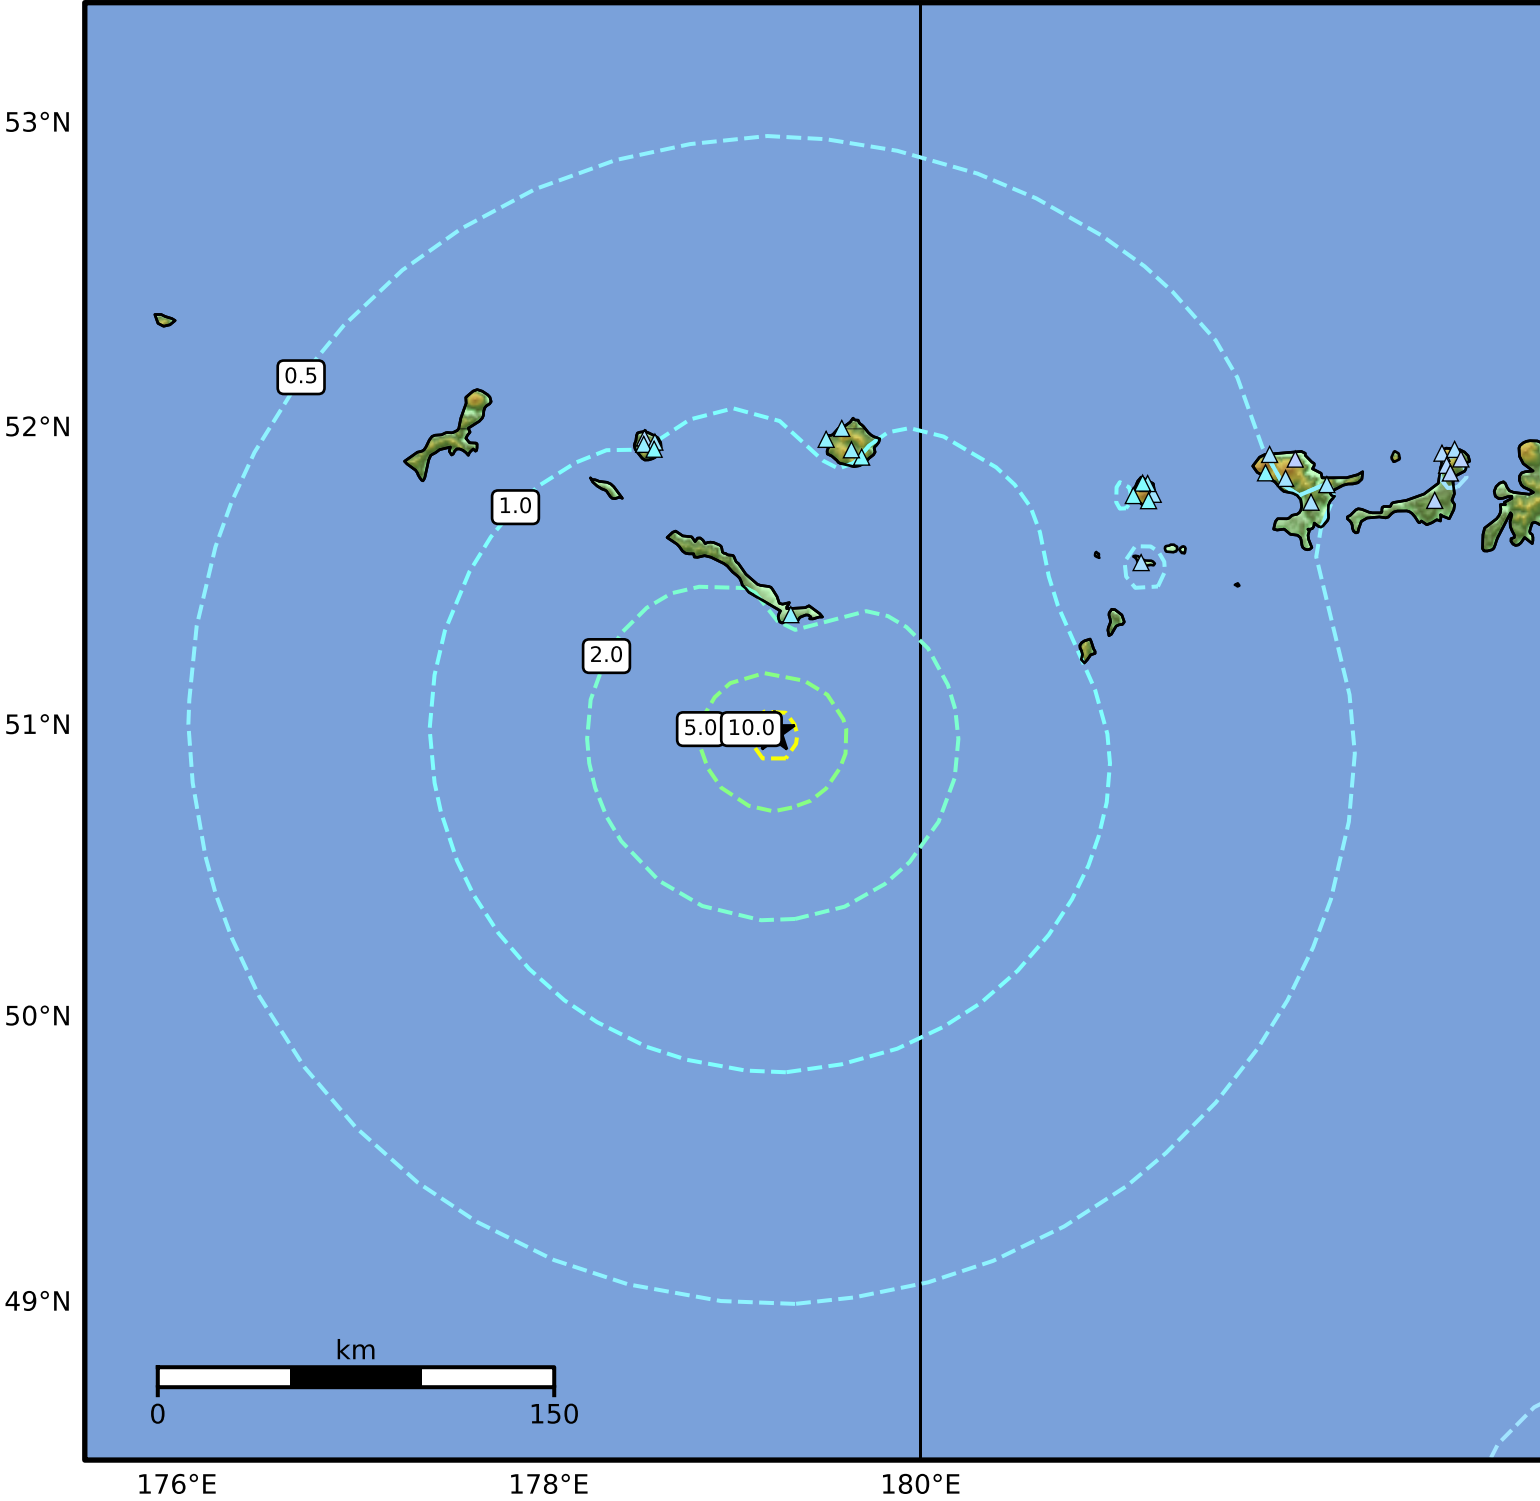

1.0 Second Peak Spectral Acceleration Map Alaska Earthquake Center
 ShakeMap: 308 km (191 miles) WSW of Adak
 May 09, 2026 04:42:21 UTC M6.1 N50.98 E179.21 Depth: 16.3km ID:a2026jcufof

SA(1.0) (%g)	0.1	0.2	0.5	1	2	5	10	20	50	100	200
--------------	-----	-----	-----	---	---	---	----	----	----	-----	-----

Scale based on Worden et al. (2012)

Version 5: Processed 2026-05-09T05:02:09Z

△ Seismic Instrument ○ Reported Intensity ★ Epicenter