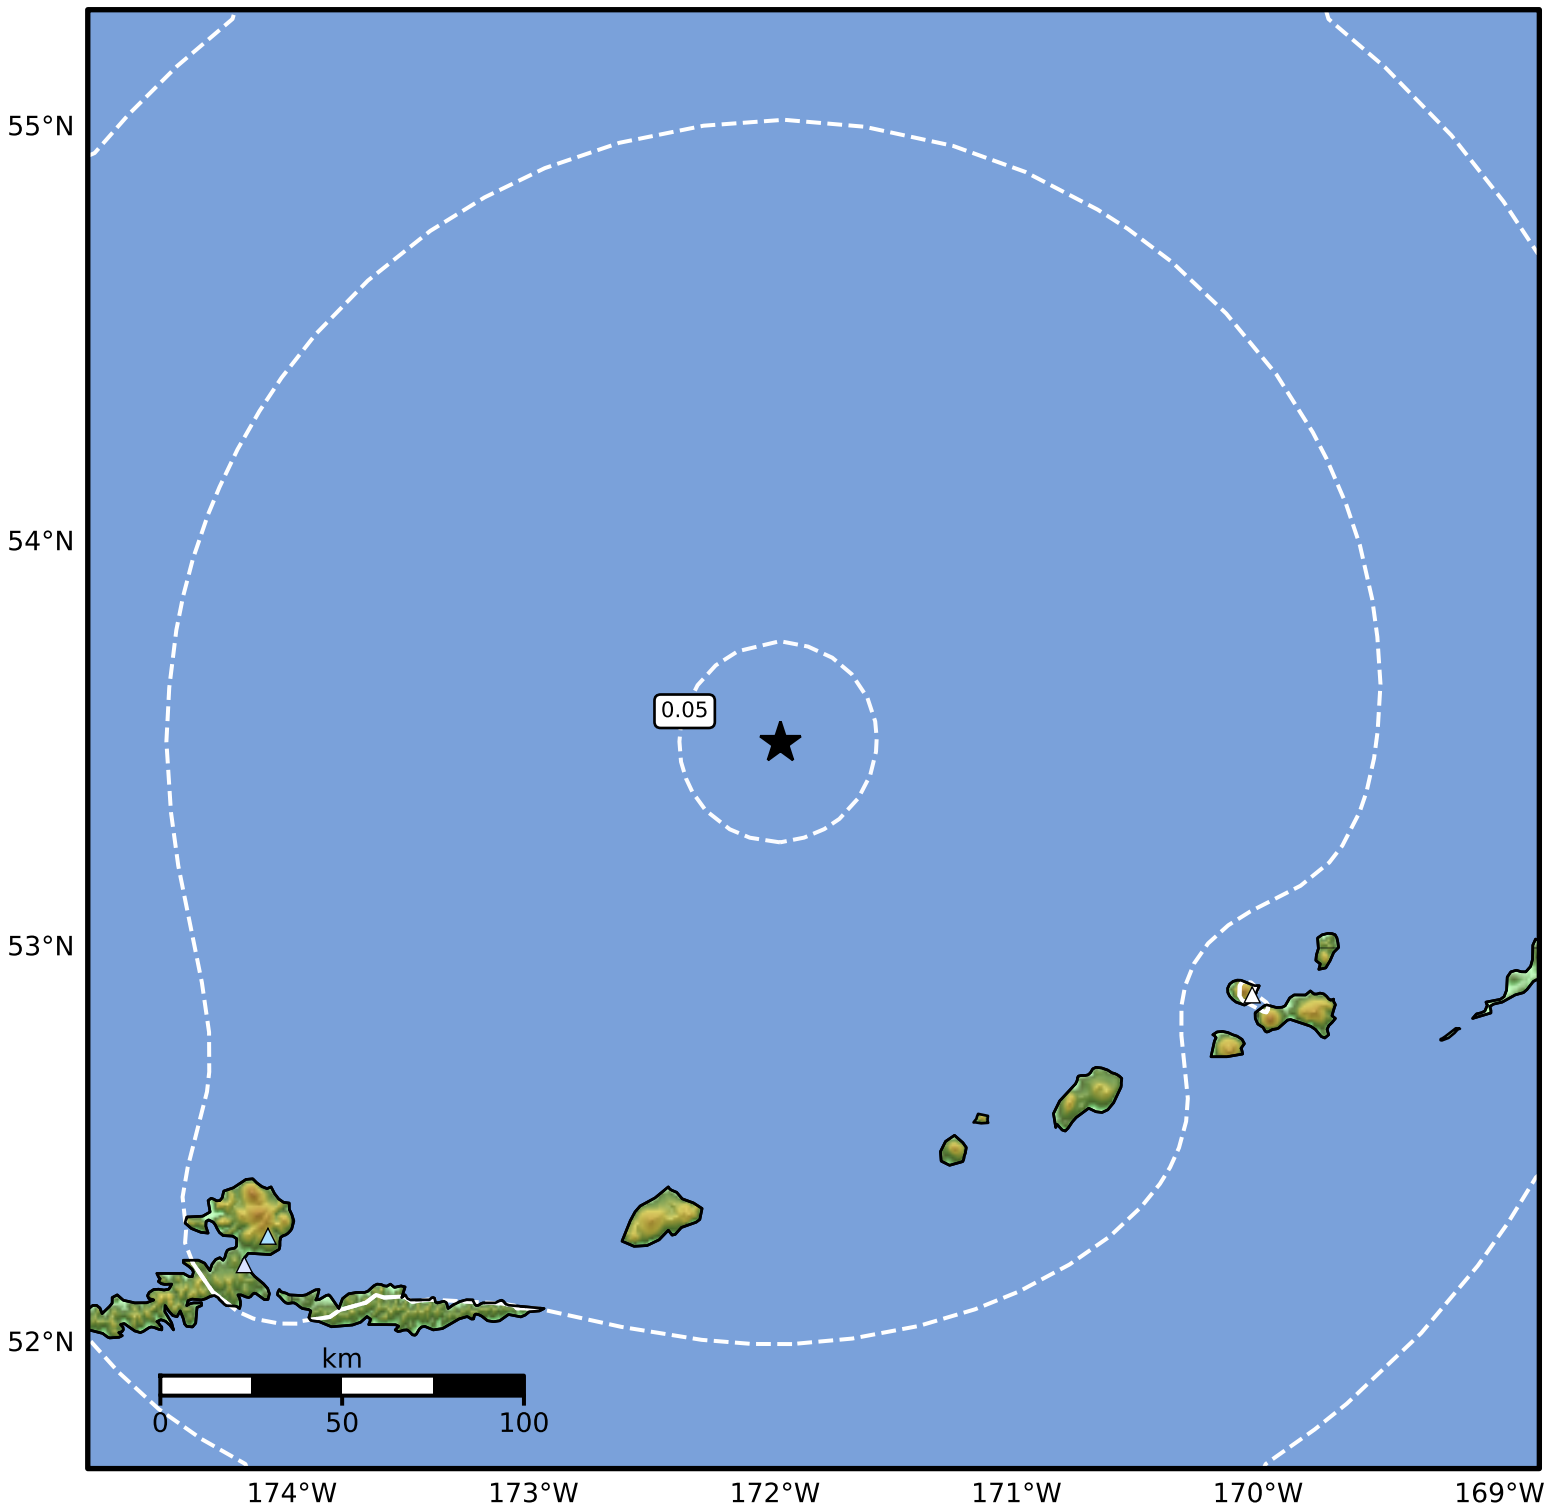

Peak Ground Acceleration Map Alaska Earthquake Center  
ShakeMap: 209 km (130 miles) NE of Atka  
May 09, 2026 04:43:44 UTC M4.4 N53.51 W171.98 Depth: 171.2km ID:a2026jcuhdv

Scale based on Worden et al. (2012)

Version 6: Processed 2026-05-09T05:04:16Z

△ Seismic Instrument ○ Reported Intensity

★ Epicenter