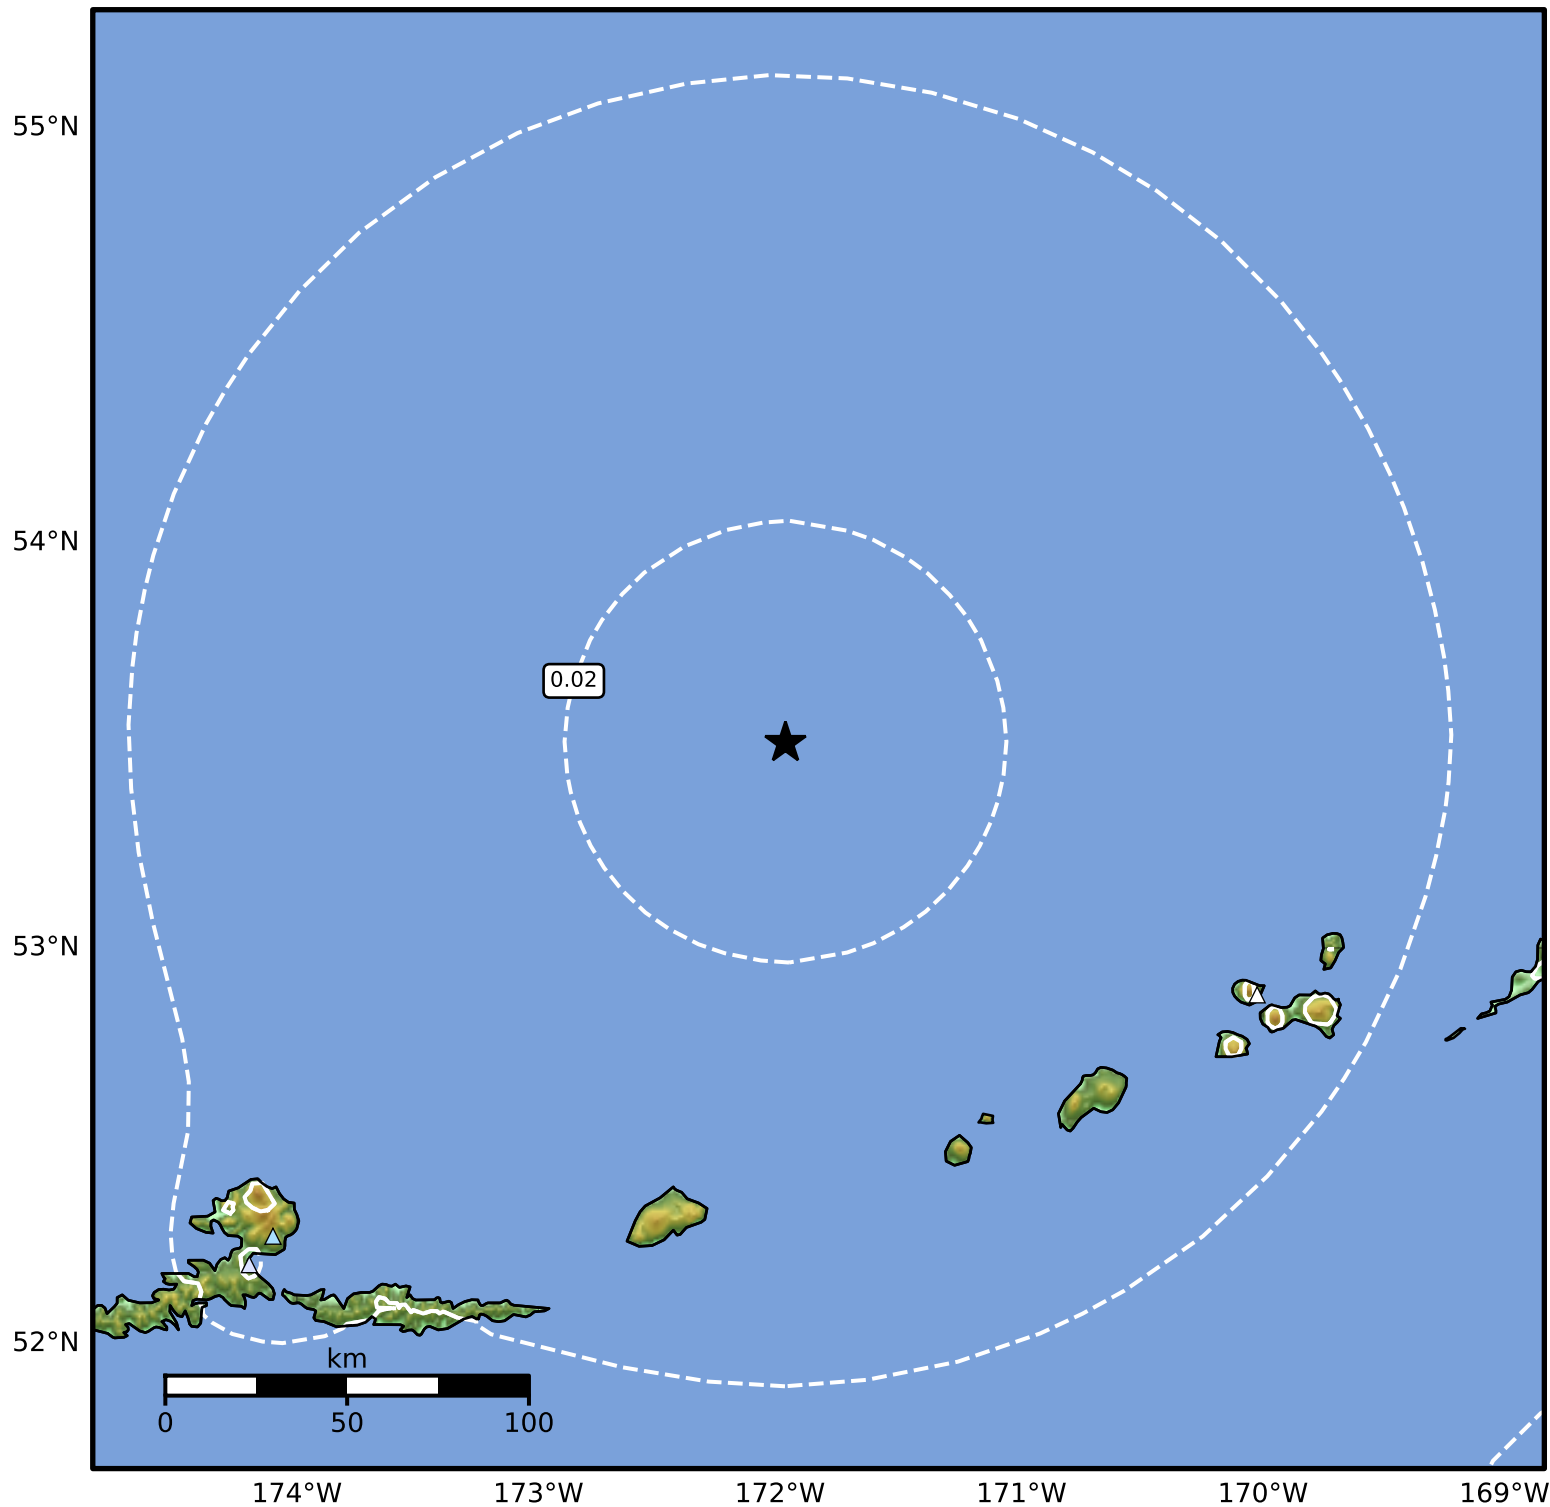

Peak Ground Velocity Map Alaska Earthquake Center
ShakeMap: 209 km (130 miles) NE of Atka
May 09, 2026 04:43:44 UTC M4.4 N53.51 W171.98 Depth: 171.2km ID:a2026jcuhdv

Scale based on Worden et al. (2012)

Version 6: Processed 2026-05-09T05:04:16Z

△ Seismic Instrument ○ Reported Intensity

★ Epicenter