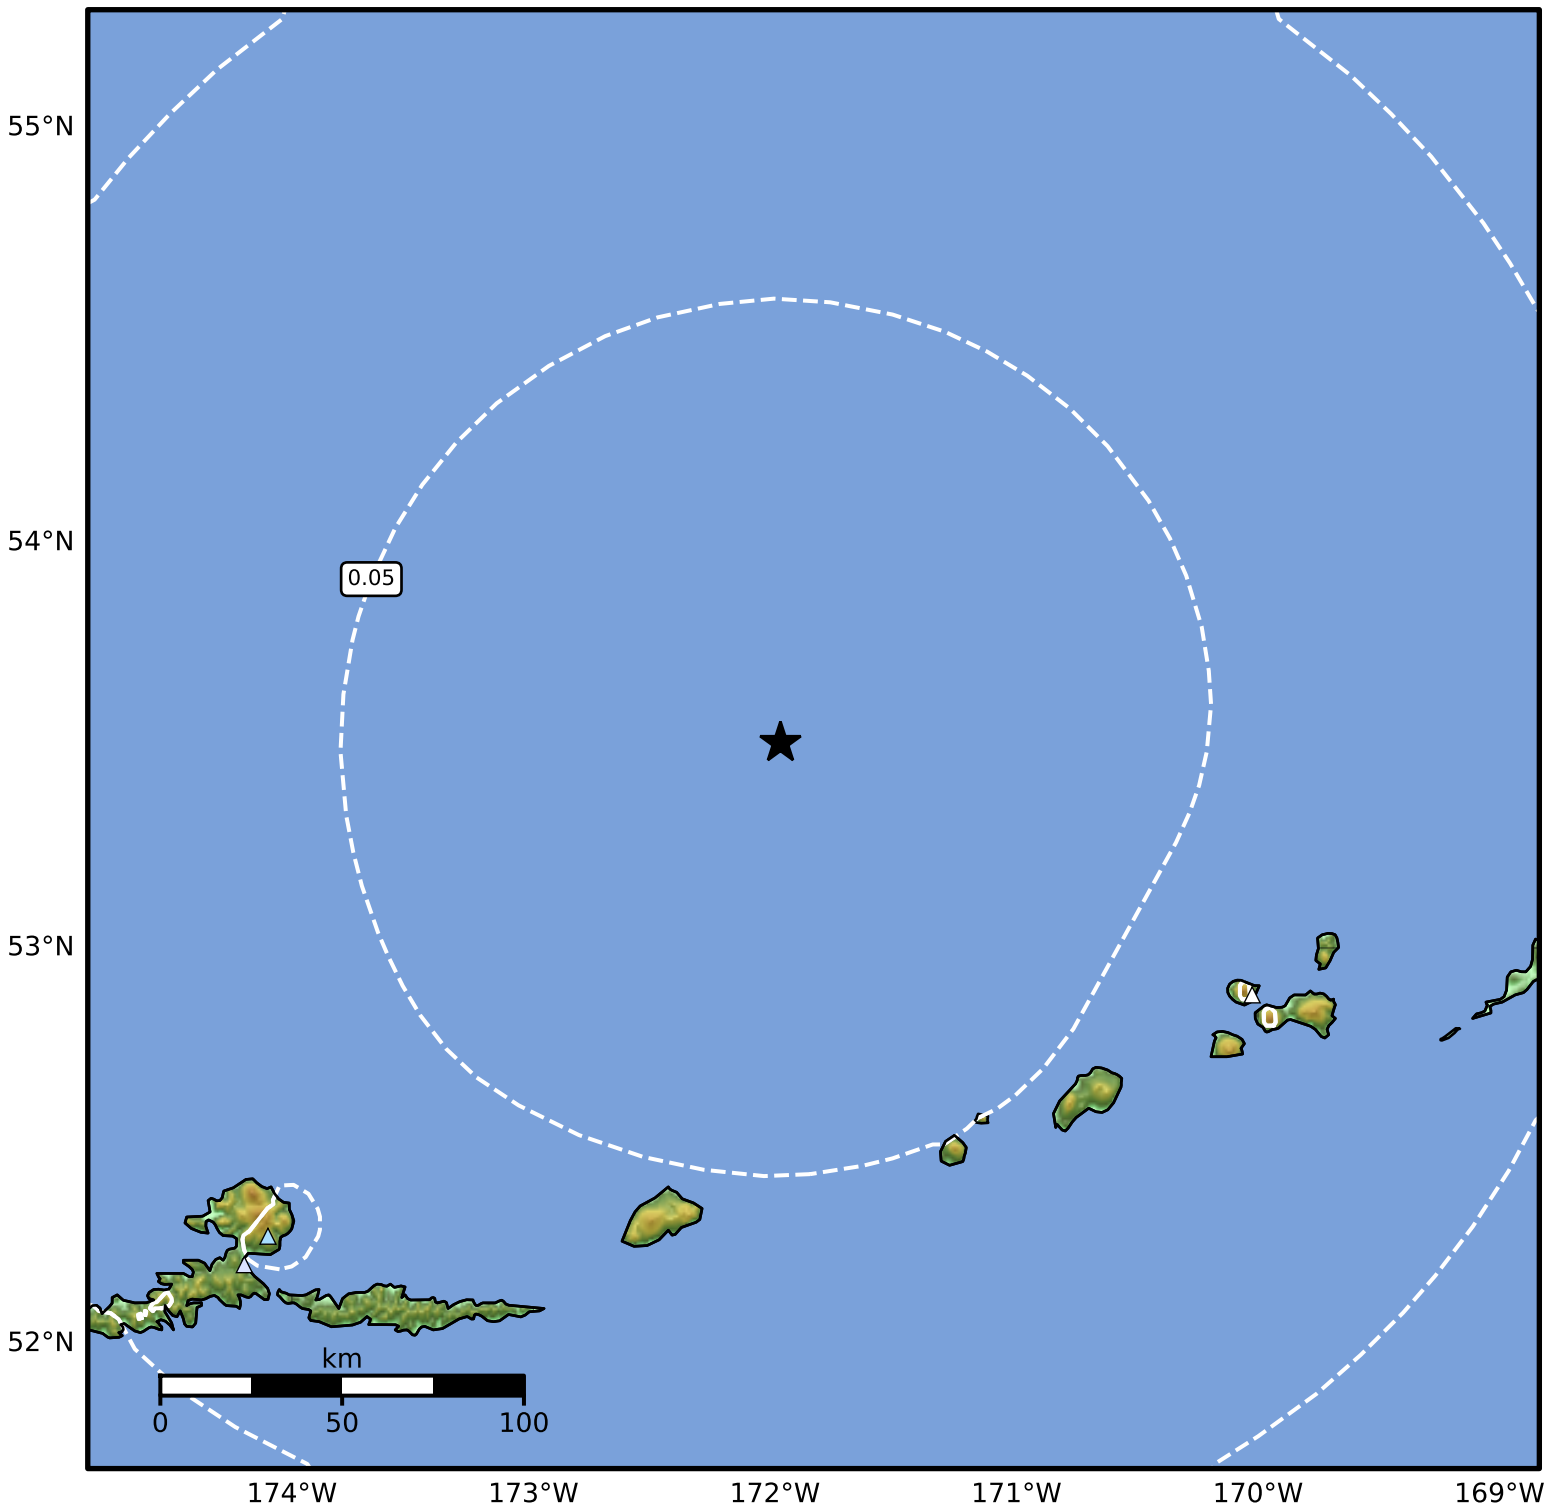

0.3 Second Peak Spectral Acceleration Map Alaska Earthquake Center
 ShakeMap: 209 km (130 miles) NE of Atka
 May 09, 2026 04:43:44 UTC M4.4 N53.51 W171.98 Depth: 171.2km ID:a2026jcuhdv

SA(0.3) (%g)	0.1	0.2	0.5	1	2	5	10	20	50	100	200
--------------	-----	-----	-----	---	---	---	----	----	----	-----	-----

Scale based on Worden et al. (2012)

Version 6: Processed 2026-05-09T05:04:16Z

△ Seismic Instrument ○ Reported Intensity

★ Epicenter