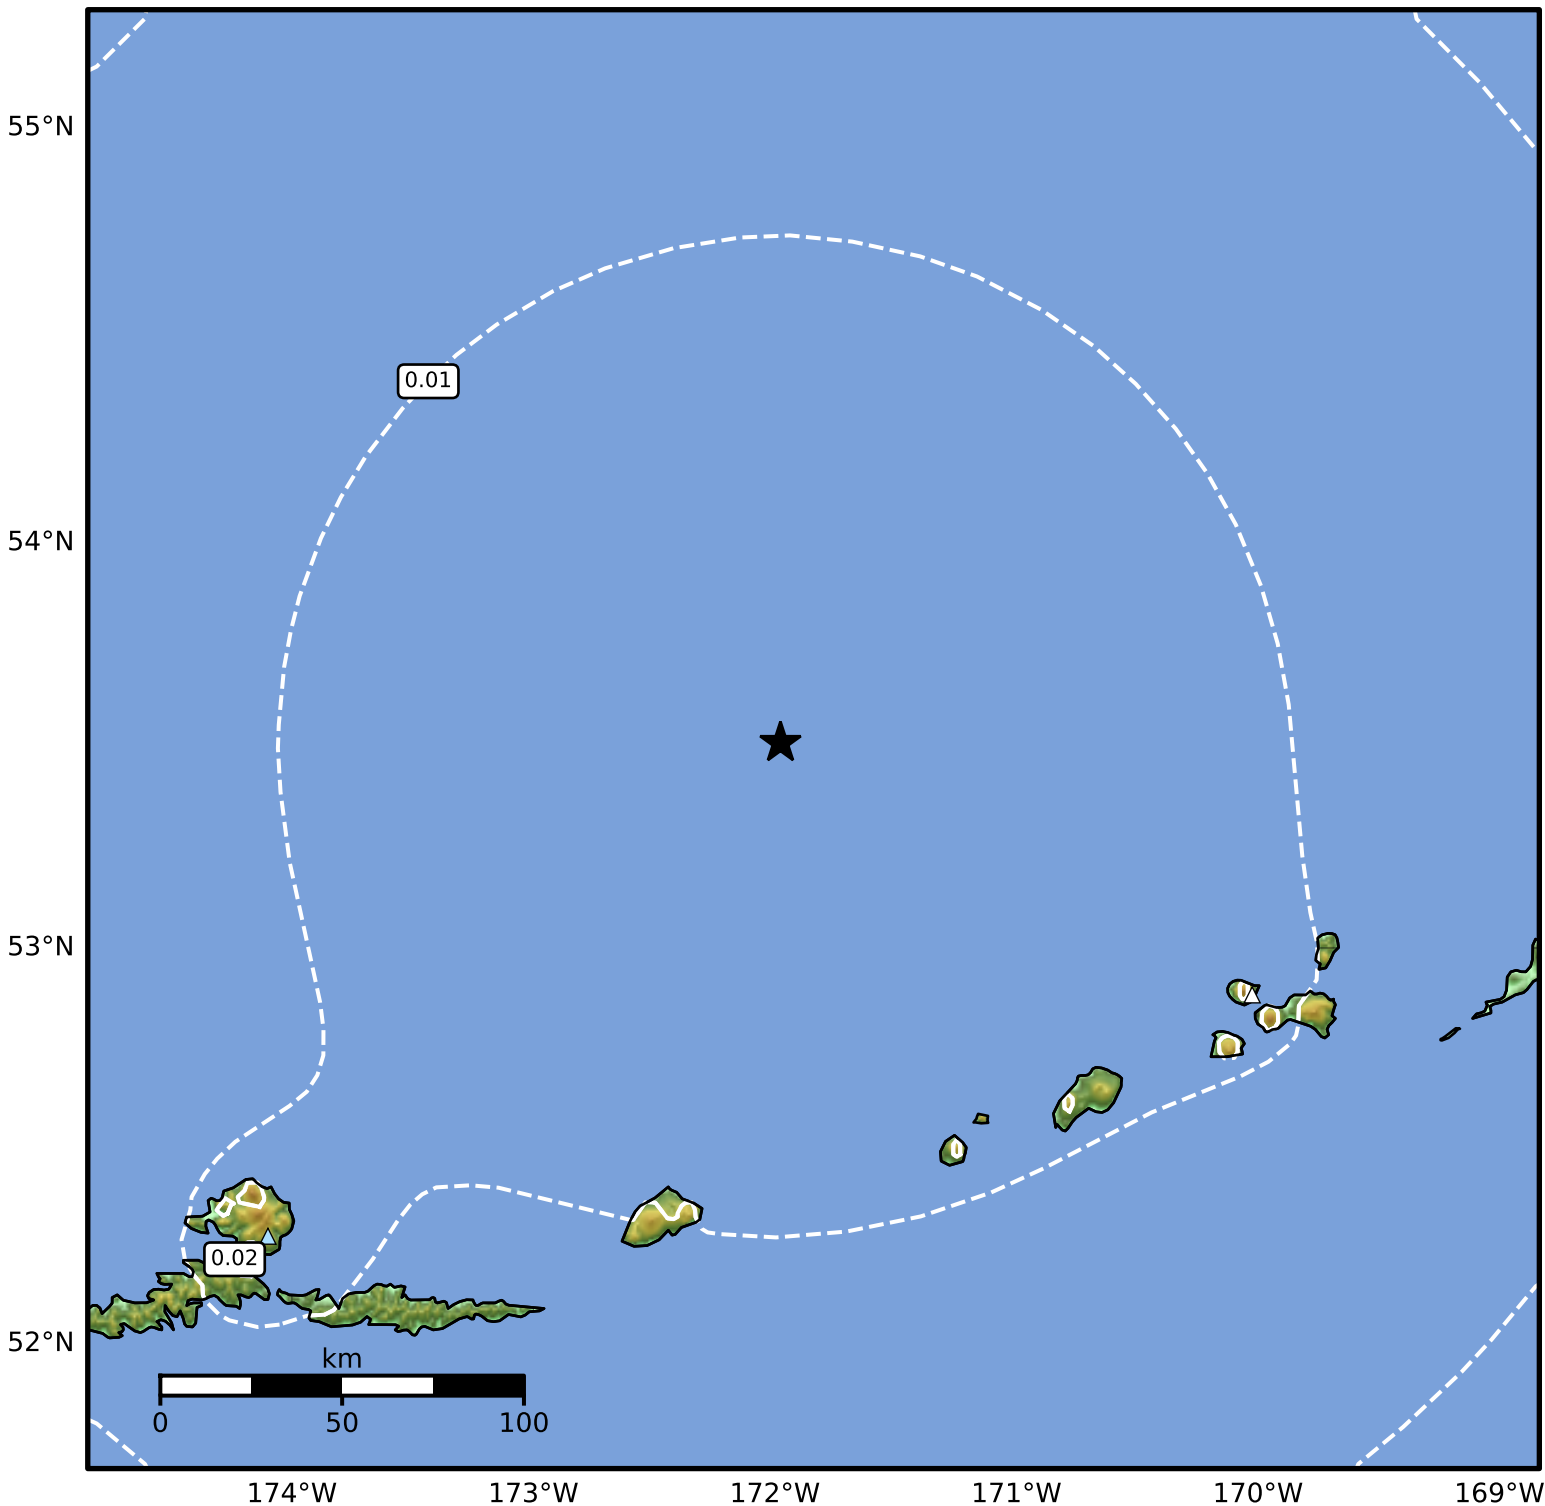

1.0 Second Peak Spectral Acceleration Map Alaska Earthquake Center
ShakeMap: 209 km (130 miles) NE of Atka
May 09, 2026 04:43:44 UTC M4.4 N53.51 W171.98 Depth: 171.2km ID:a2026jcuhdv

SA(1.0) (%g)	0.1	0.2	0.5	1	2	5	10	20	50	100	200
--------------	-----	-----	-----	---	---	---	----	----	----	-----	-----

Scale based on Worden et al. (2012)

Version 6: Processed 2026-05-09T05:04:16Z

△ Seismic Instrument ○ Reported Intensity

★ Epicenter