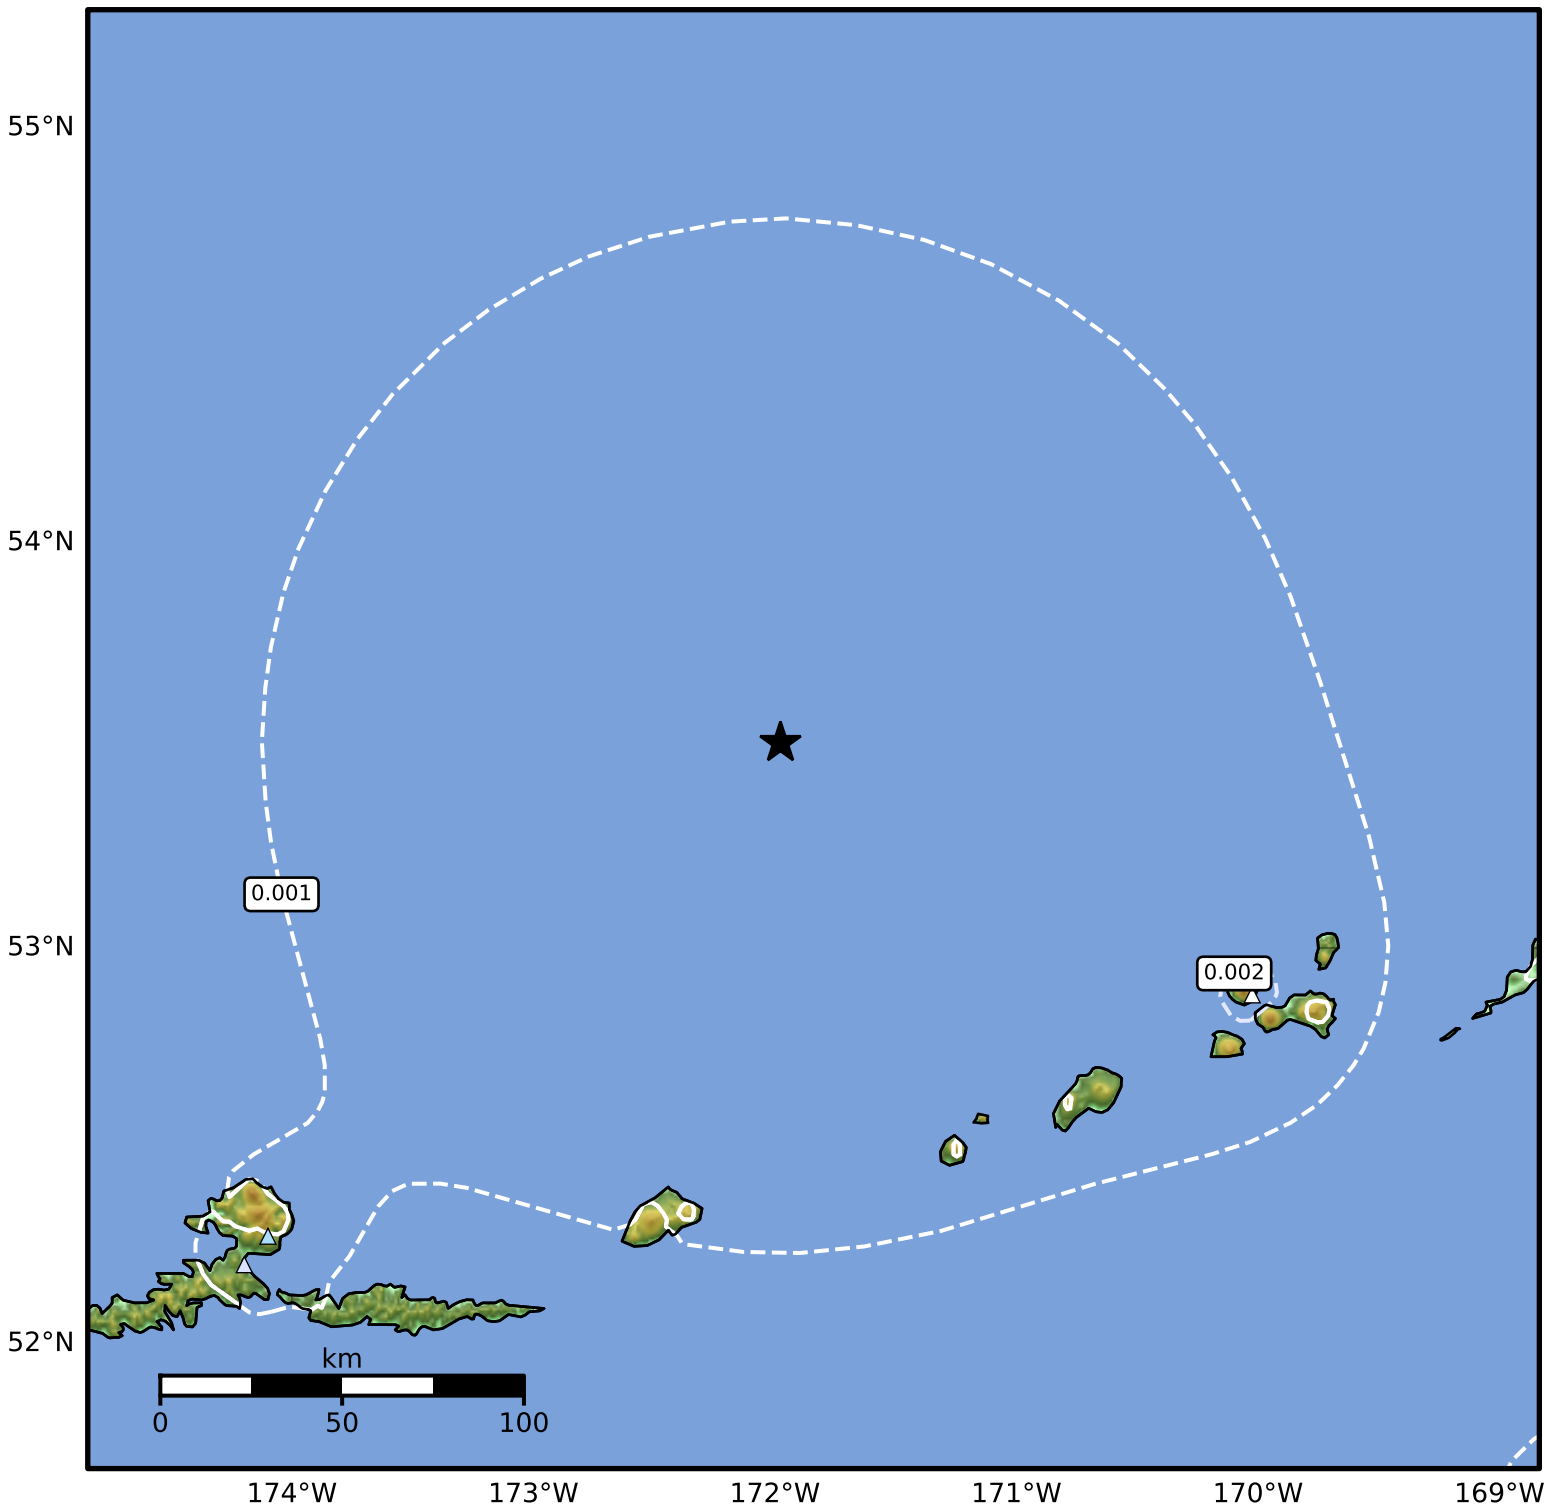

3.0 Second Peak Spectral Acceleration Map Alaska Earthquake Center  
ShakeMap: 209 km (130 miles) NE of Atka  
May 09, 2026 04:43:44 UTC M4.4 N53.51 W171.98 Depth: 171.2km ID:a2026jcuhdv

Scale based on Worden et al. (2012)

Version 6: Processed 2026-05-09T05:04:16Z

△ Seismic Instrument ○ Reported Intensity

★ Epicenter