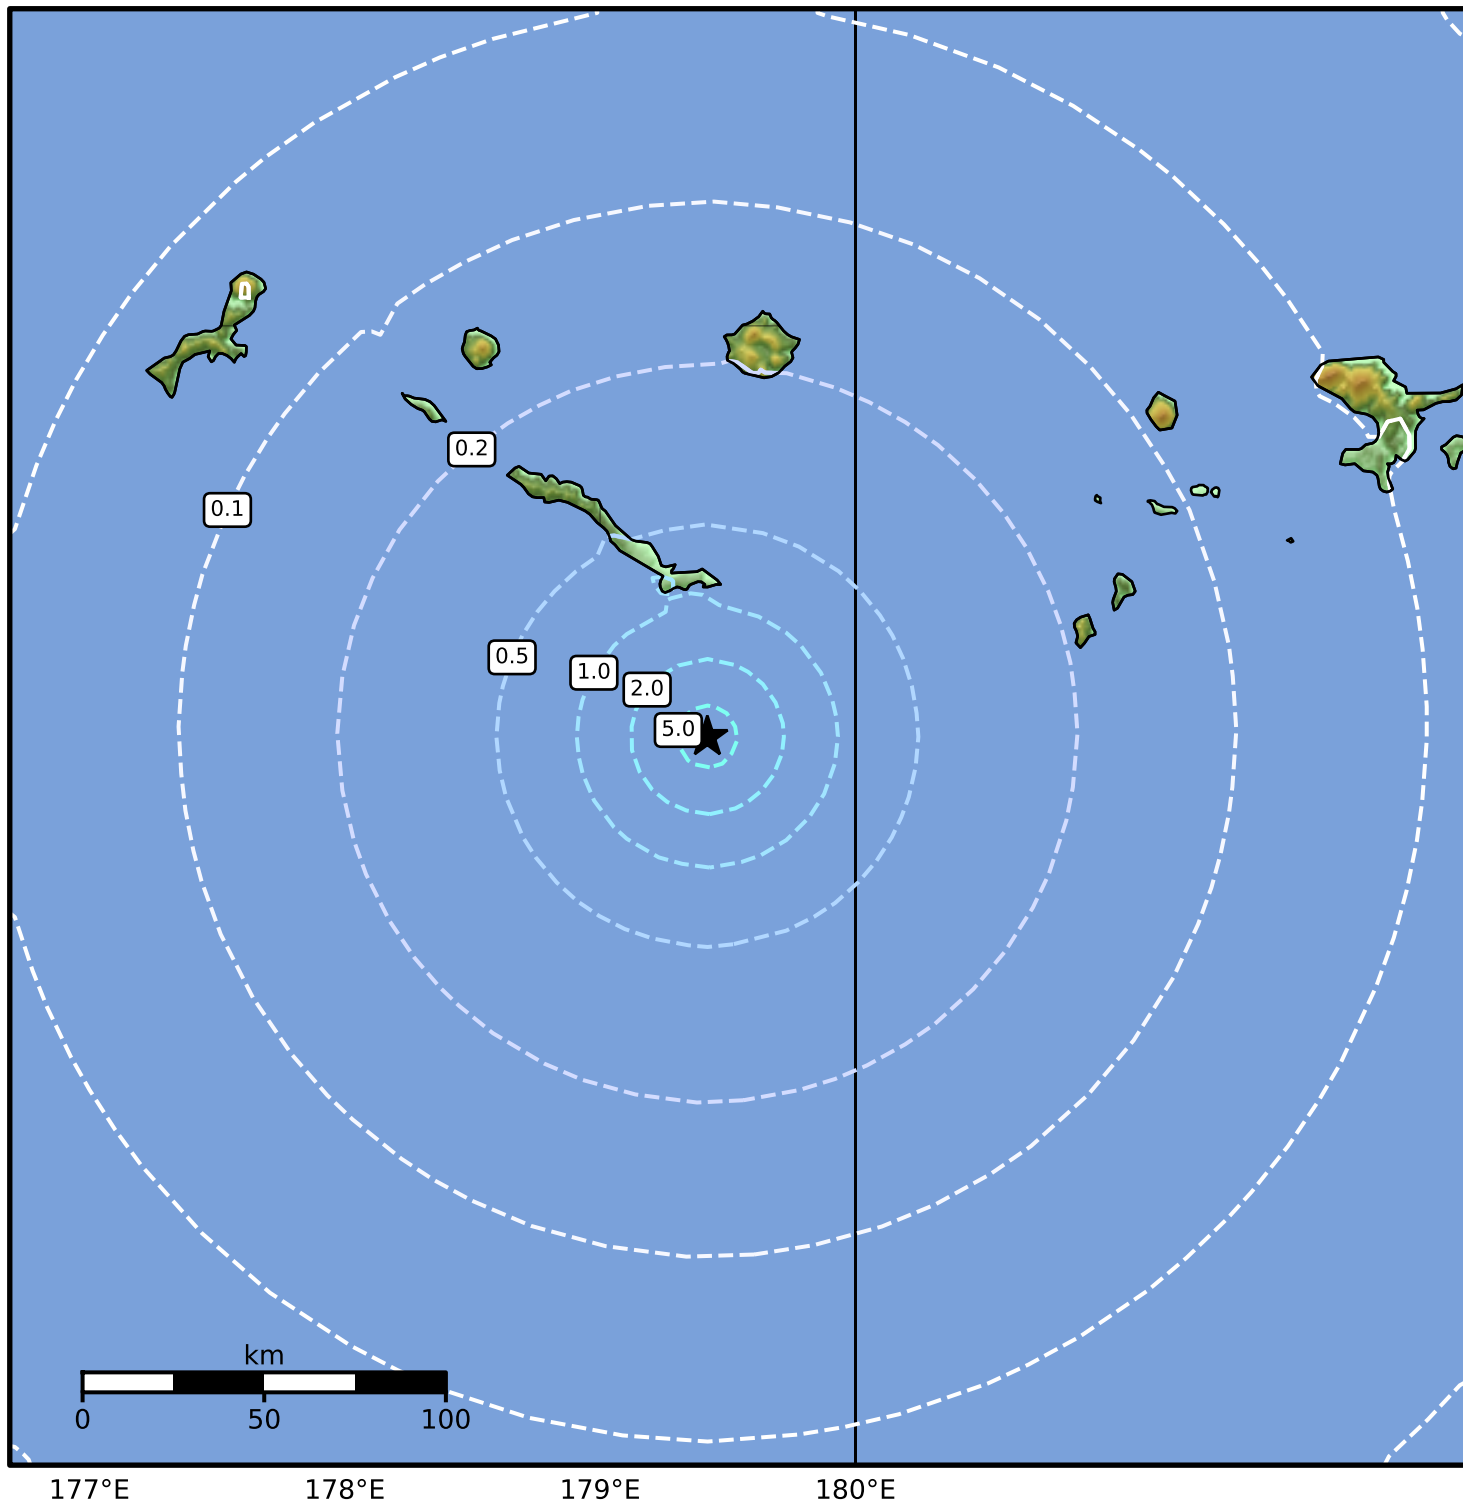

0.3 Second Peak Spectral Acceleration Map Alaska Earthquake Center
 ShakeMap: 294 km (182 miles) WSW of Adak
 May 09, 2026 07:12:45 UTC M4.5 N51.00 E179.42 Depth: 5.0km ID:a2026jczfvx

SA(0.3) (%g)	0.1	0.2	0.5	1	2	5	10	20	50	100	200
--------------	-----	-----	-----	---	---	---	----	----	----	-----	-----

Scale based on Worden et al. (2012)

Version 1: Processed 2026-05-09T07:15:01Z

△ Seismic Instrument ○ Reported Intensity

★ Epicenter