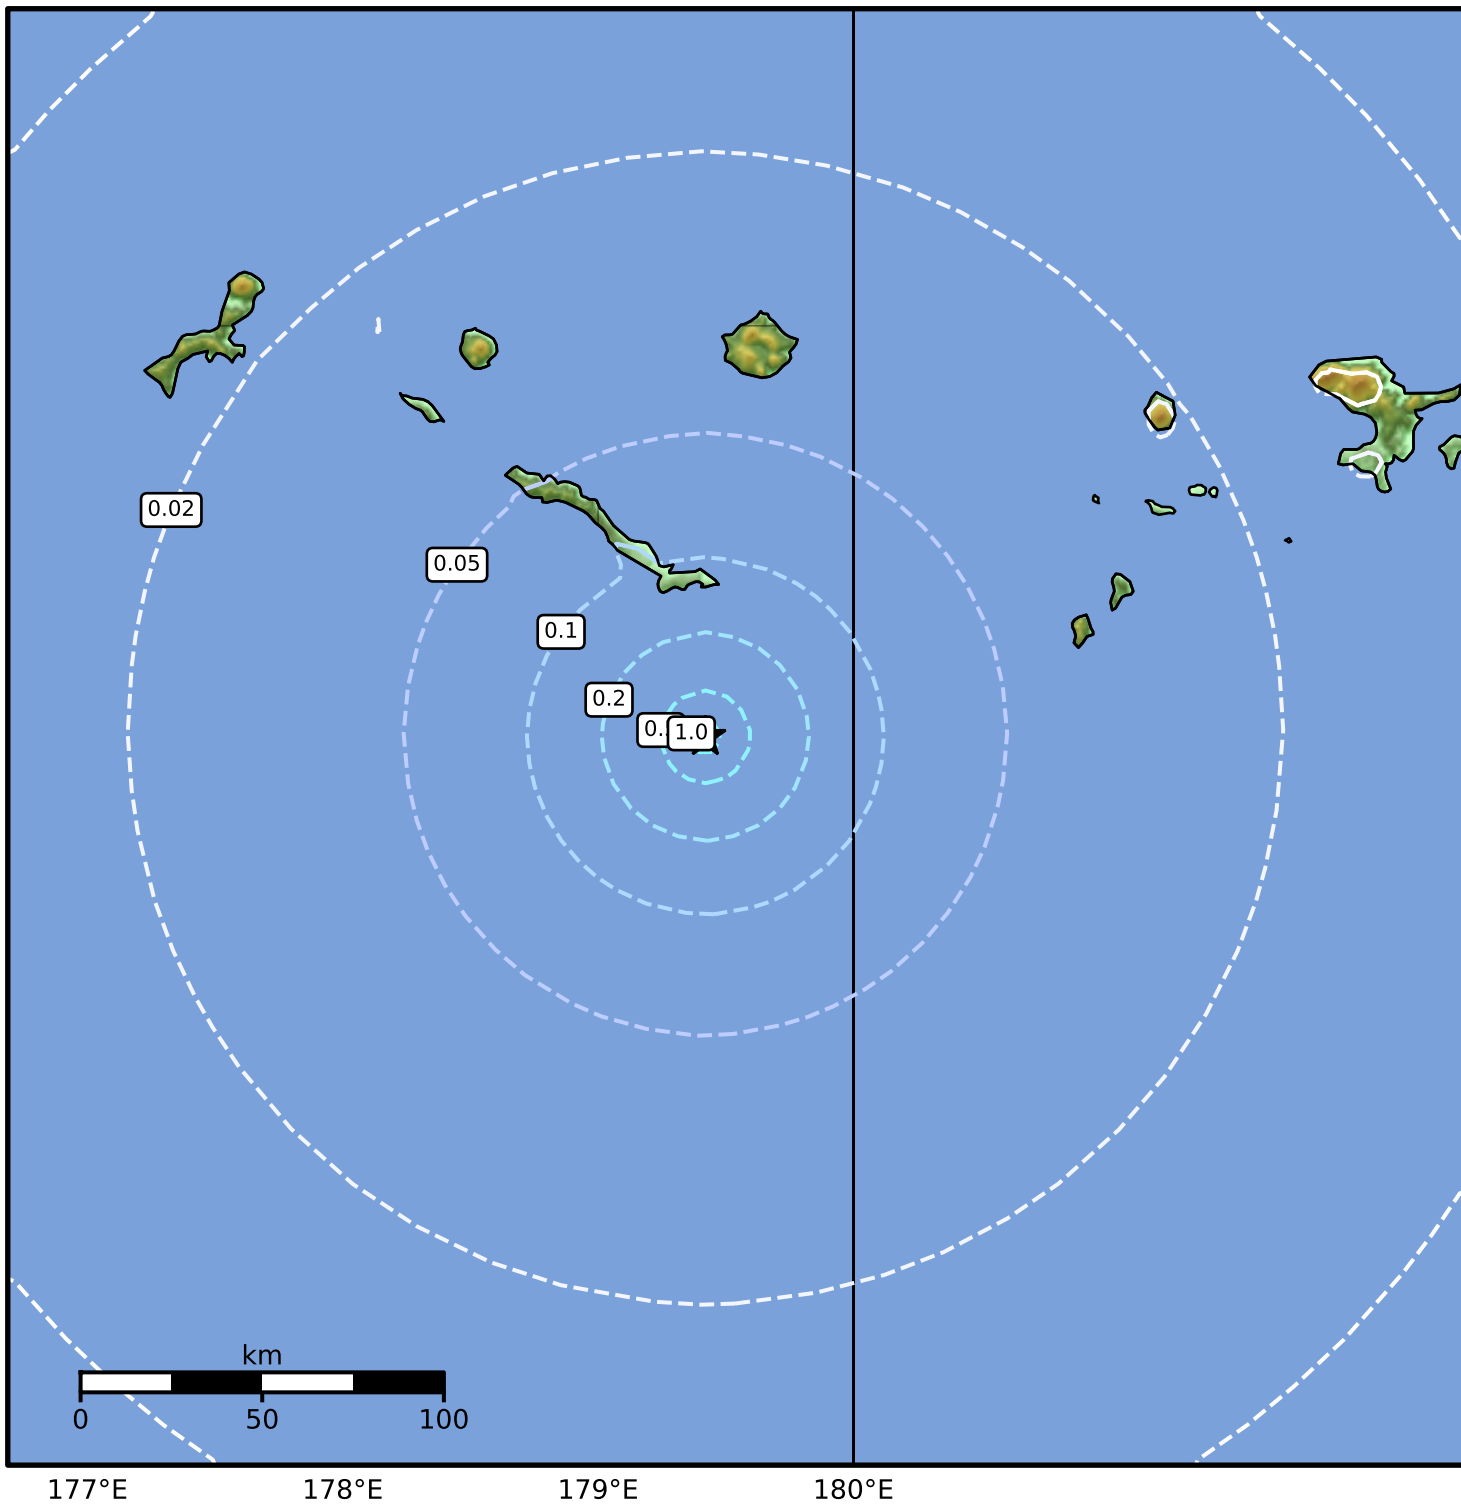

1.0 Second Peak Spectral Acceleration Map Alaska Earthquake Center
 ShakeMap: 294 km (182 miles) WSW of Adak
 May 09, 2026 07:12:45 UTC M4.5 N51.00 E179.42 Depth: 5.0km ID:a2026jczfvx

SA(1.0) (%g)	0.1	0.2	0.5	1	2	5	10	20	50	100	200
--------------	-----	-----	-----	---	---	---	----	----	----	-----	-----

Scale based on Worden et al. (2012)

Version 1: Processed 2026-05-09T07:15:01Z

△ Seismic Instrument ○ Reported Intensity

★ Epicenter