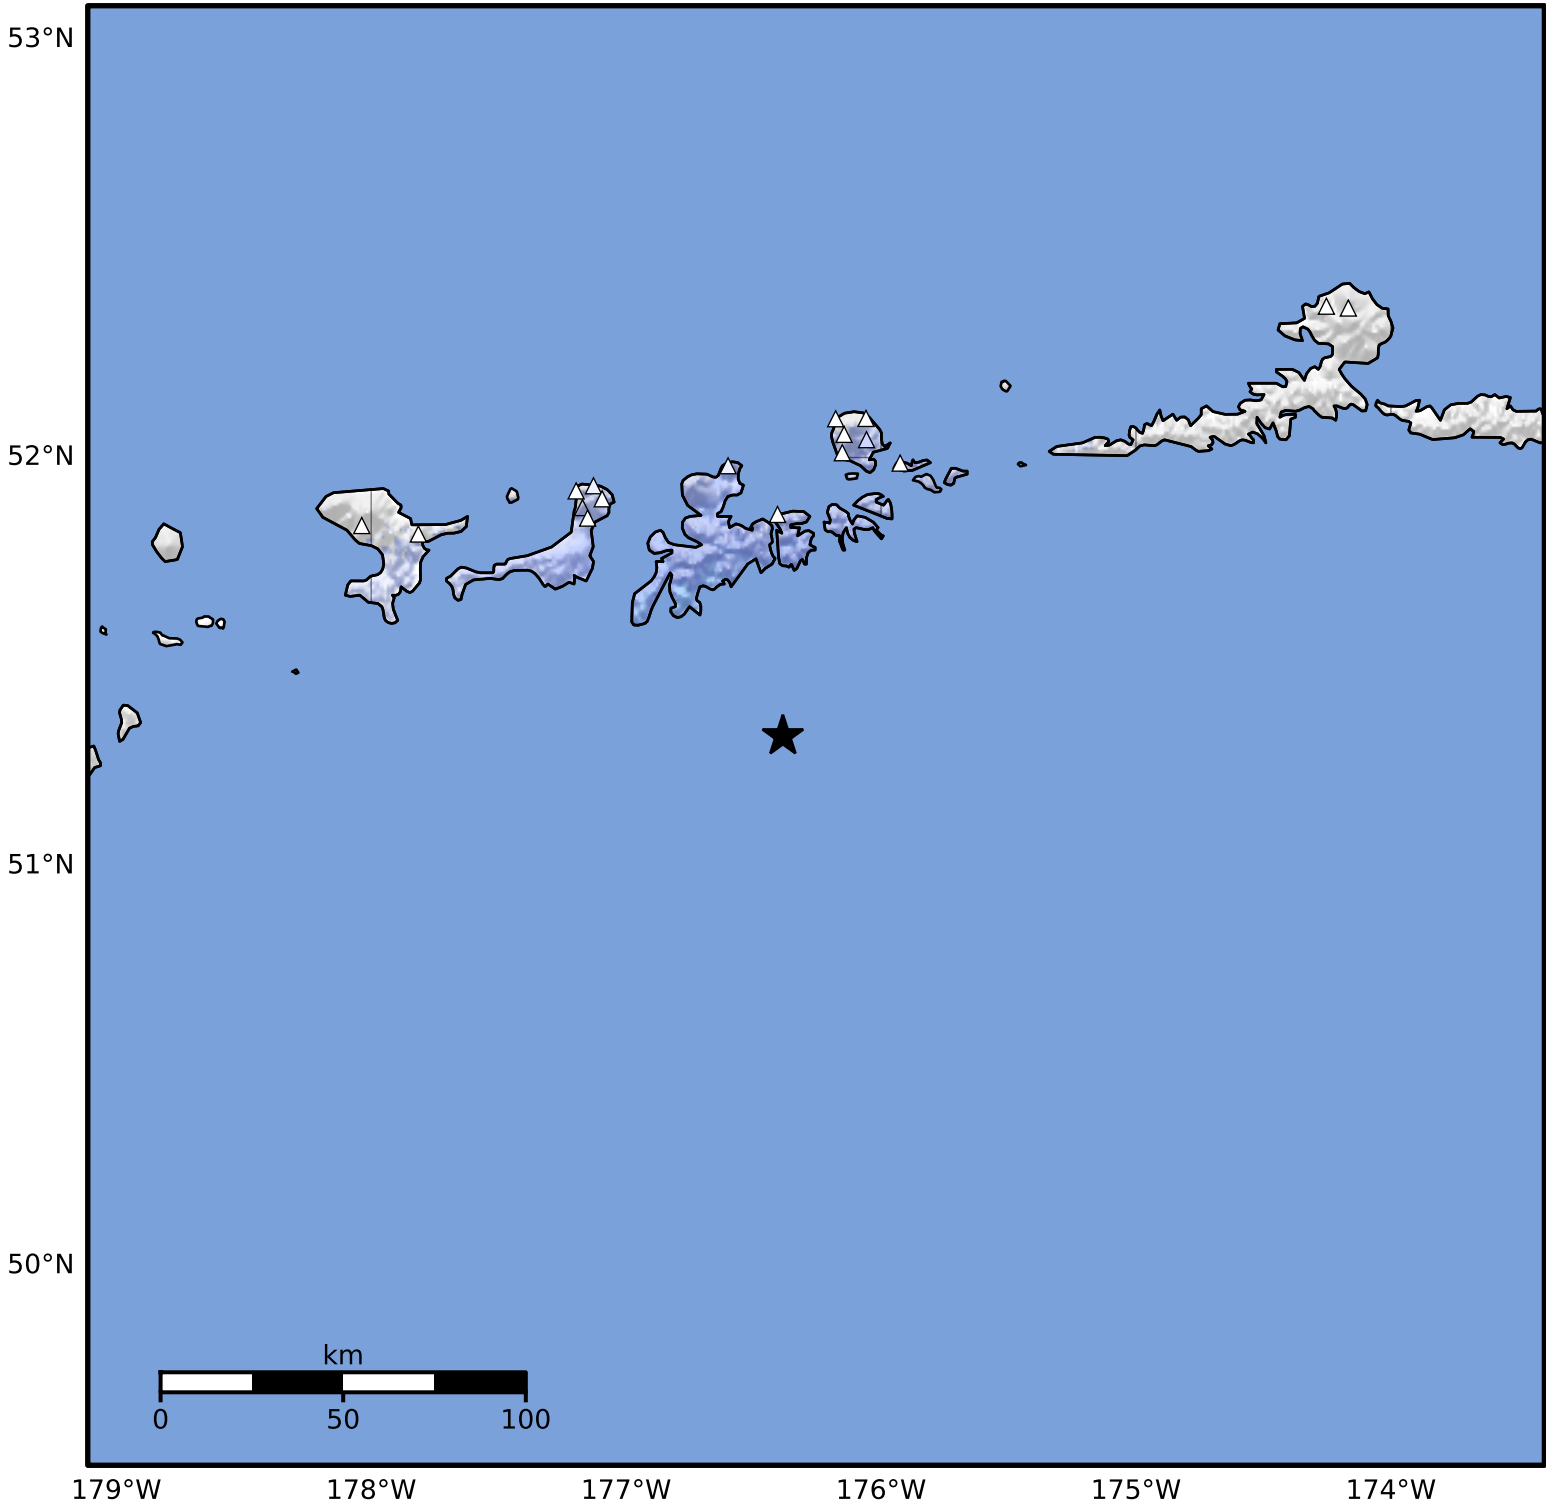

Macroseismic Intensity Map Alaska Earthquake Center
 ShakeMap: 65 km (40 miles) SSE of Adak
 May 09, 2026 12:08:24 UTC M3.6 N51.32 W176.38 Depth: 17.4km ID:a2026jdjcgz

SHAKING	Not felt	Weak	Light	Moderate	Strong	Very strong	Severe	Violent	Extreme
DAMAGE	None	None	None	Very light	Light	Moderate	Moderate/heavy	Heavy	Very heavy
PGA(%g)	<0.0464	0.297	2.76	6.2	11.5	21.5	40.1	74.7	>139
PGV(cm/s)	<0.0215	0.135	1.41	4.65	9.64	20	41.4	85.8	>178
INTENSITY	I	II-III	IV	V	VI	VII	VIII	IX	X+

Scale based on Worden et al. (2012)

Version 3: Processed 2026-05-09T22:12:41Z

△ Seismic Instrument ○ Reported Intensity

★ Epicenter