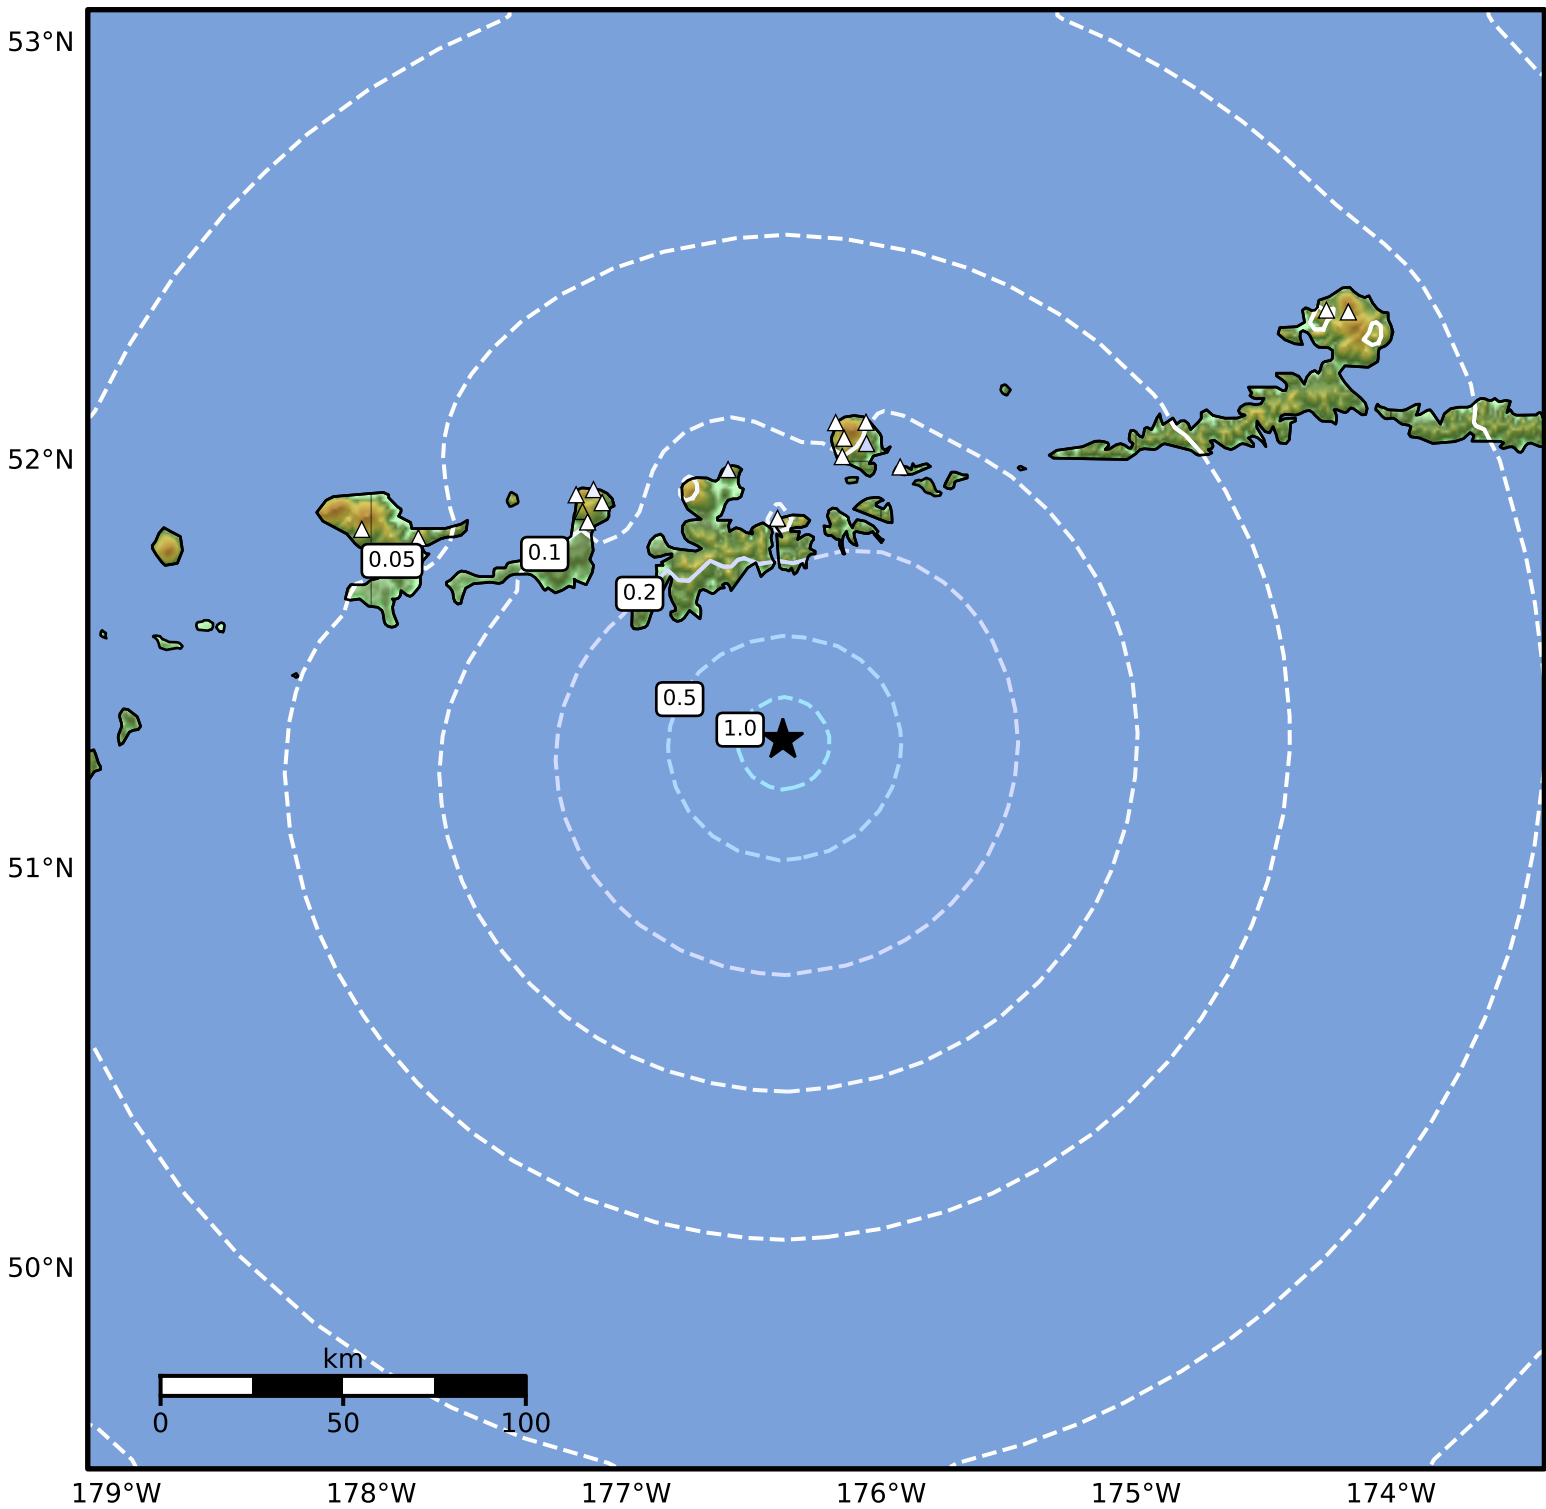

0.3 Second Peak Spectral Acceleration Map Alaska Earthquake Center
 ShakeMap: 65 km (40 miles) SSE of Adak
 May 09, 2026 12:08:24 UTC M3.6 N51.32 W176.38 Depth: 17.4km ID:a2026jdcgz

| SA(0.3) (%g) | 0.1 | 0.2 | 0.5 | 1 | 2 | 5 | 10 | 20 | 50 | 100 | 200 |
|--------------|-----|-----|-----|---|---|---|----|----|----|-----|-----|
|--------------|-----|-----|-----|---|---|---|----|----|----|-----|-----|

Scale based on Worden et al. (2012)

Version 3: Processed 2026-05-09T22:12:41Z

△ Seismic Instrument ○ Reported Intensity

★ Epicenter