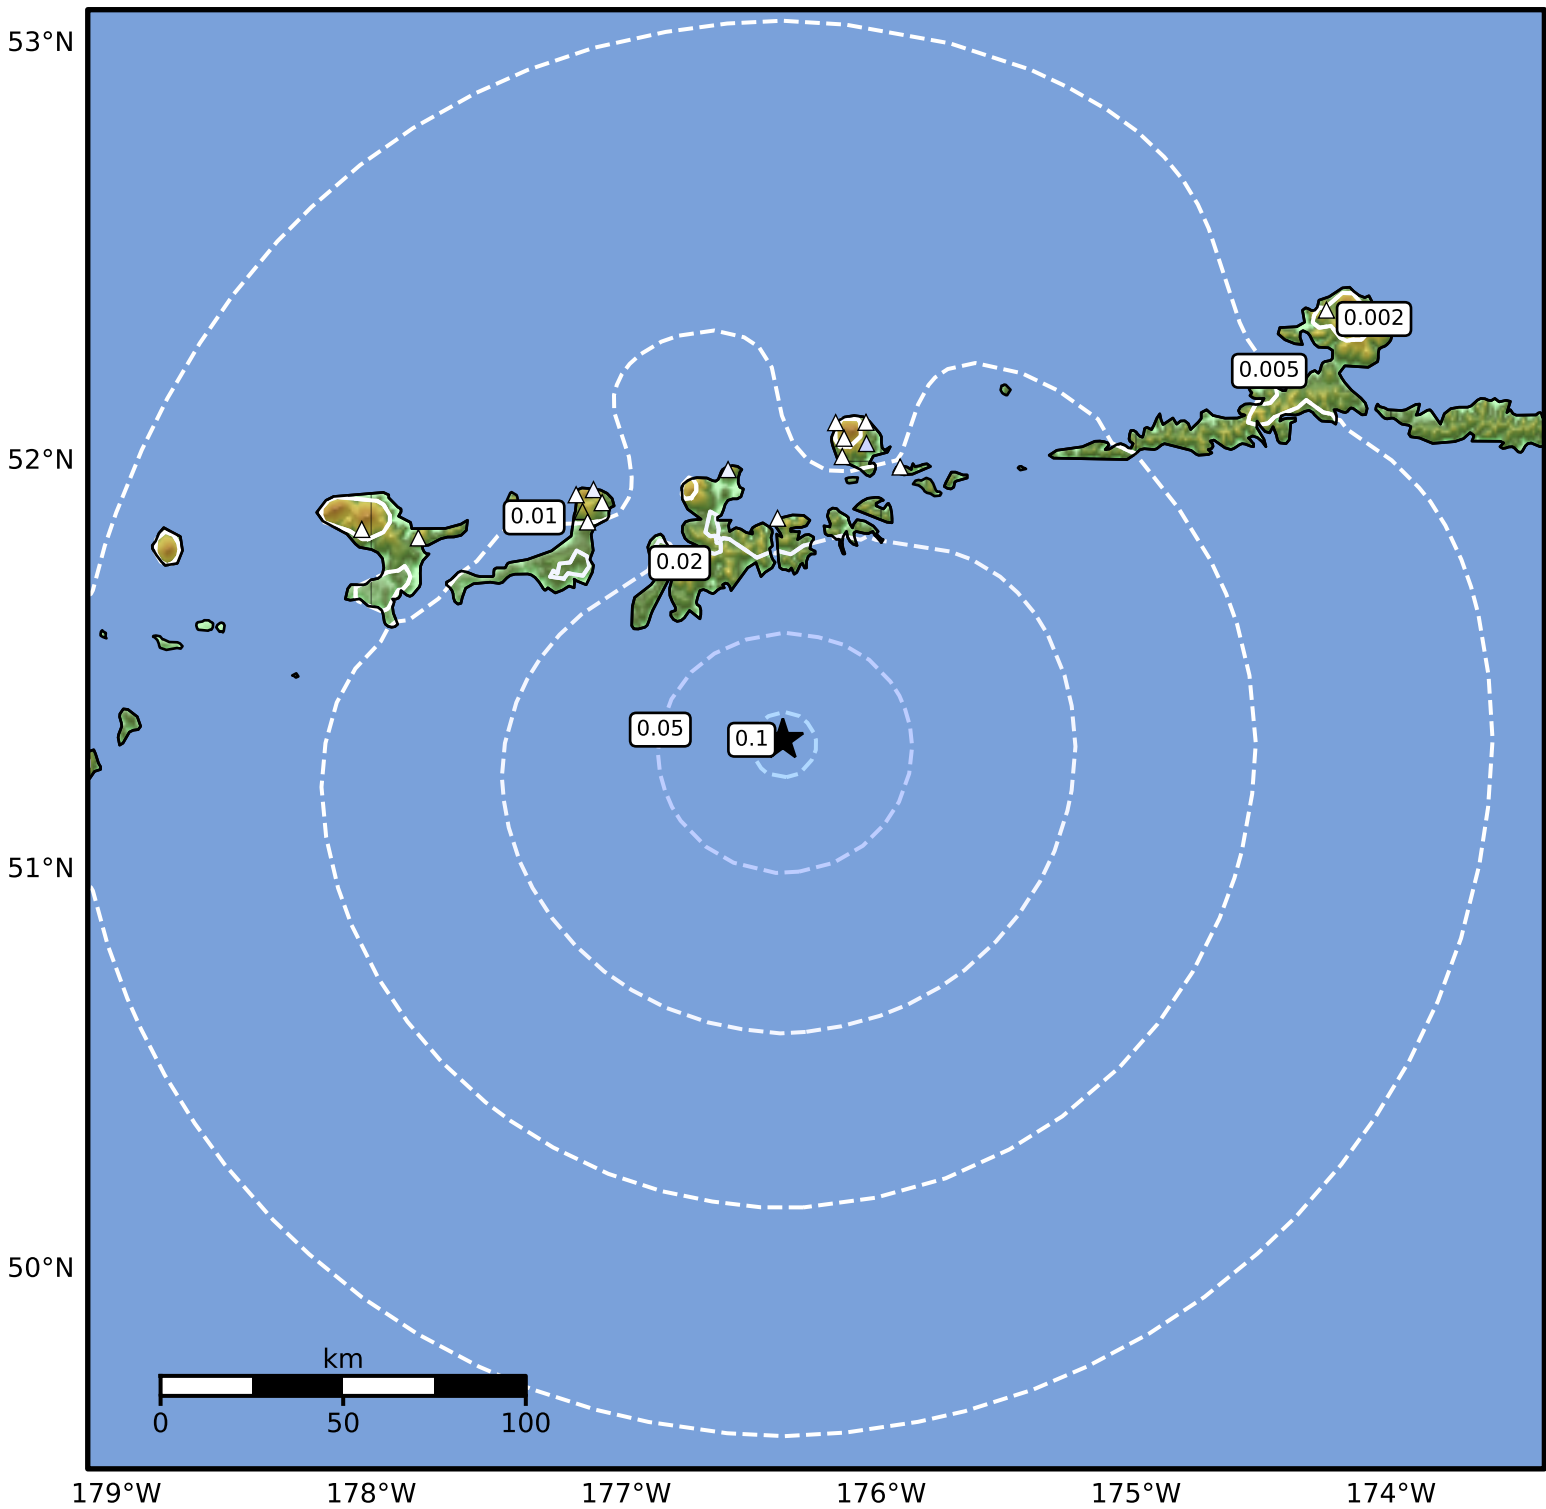

1.0 Second Peak Spectral Acceleration Map Alaska Earthquake Center  
ShakeMap: 65 km (40 miles) SSE of Adak  
May 09, 2026 12:08:24 UTC M3.6 N51.32 W176.38 Depth: 17.4km ID:a2026jdjcgz

SA(1.0) (%g)	0.1	0.2	0.5	1	2	5	10	20	50	100	200
--------------	-----	-----	-----	---	---	---	----	----	----	-----	-----

Scale based on Worden et al. (2012)

Version 3: Processed 2026-05-09T22:12:41Z

△ Seismic Instrument ○ Reported Intensity

★ Epicenter