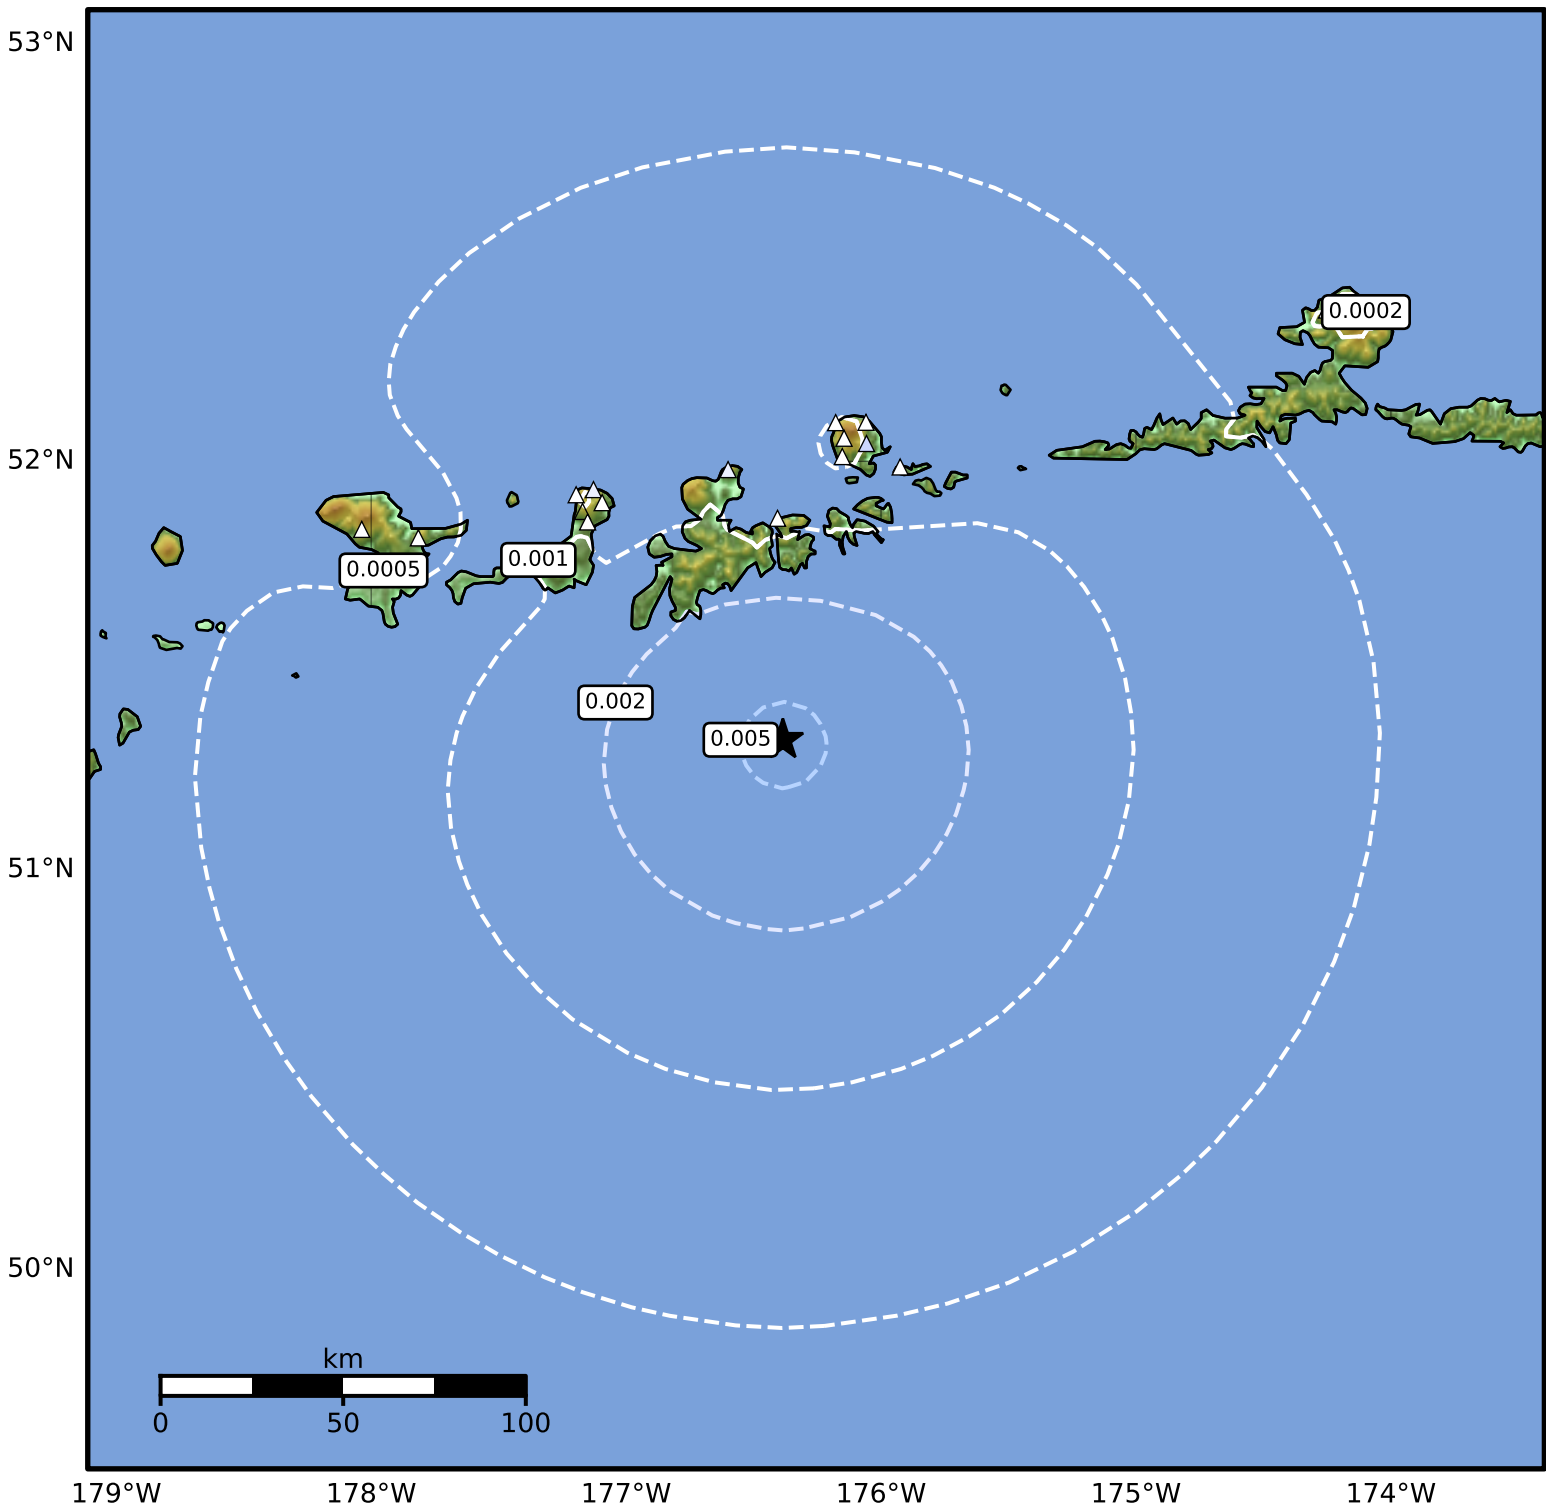

3.0 Second Peak Spectral Acceleration Map Alaska Earthquake Center
ShakeMap: 65 km (40 miles) SSE of Adak
May 09, 2026 12:08:24 UTC M3.6 N51.32 W176.38 Depth: 17.4km ID:a2026jdjcgz

SA(3.0) (%g)	0.1	0.2	0.5	1	2	5	10	20	50

Scale based on Worden et al. (2012)

Version 3: Processed 2026-05-09T22:12:41Z

△ Seismic Instrument ○ Reported Intensity

★ Epicenter