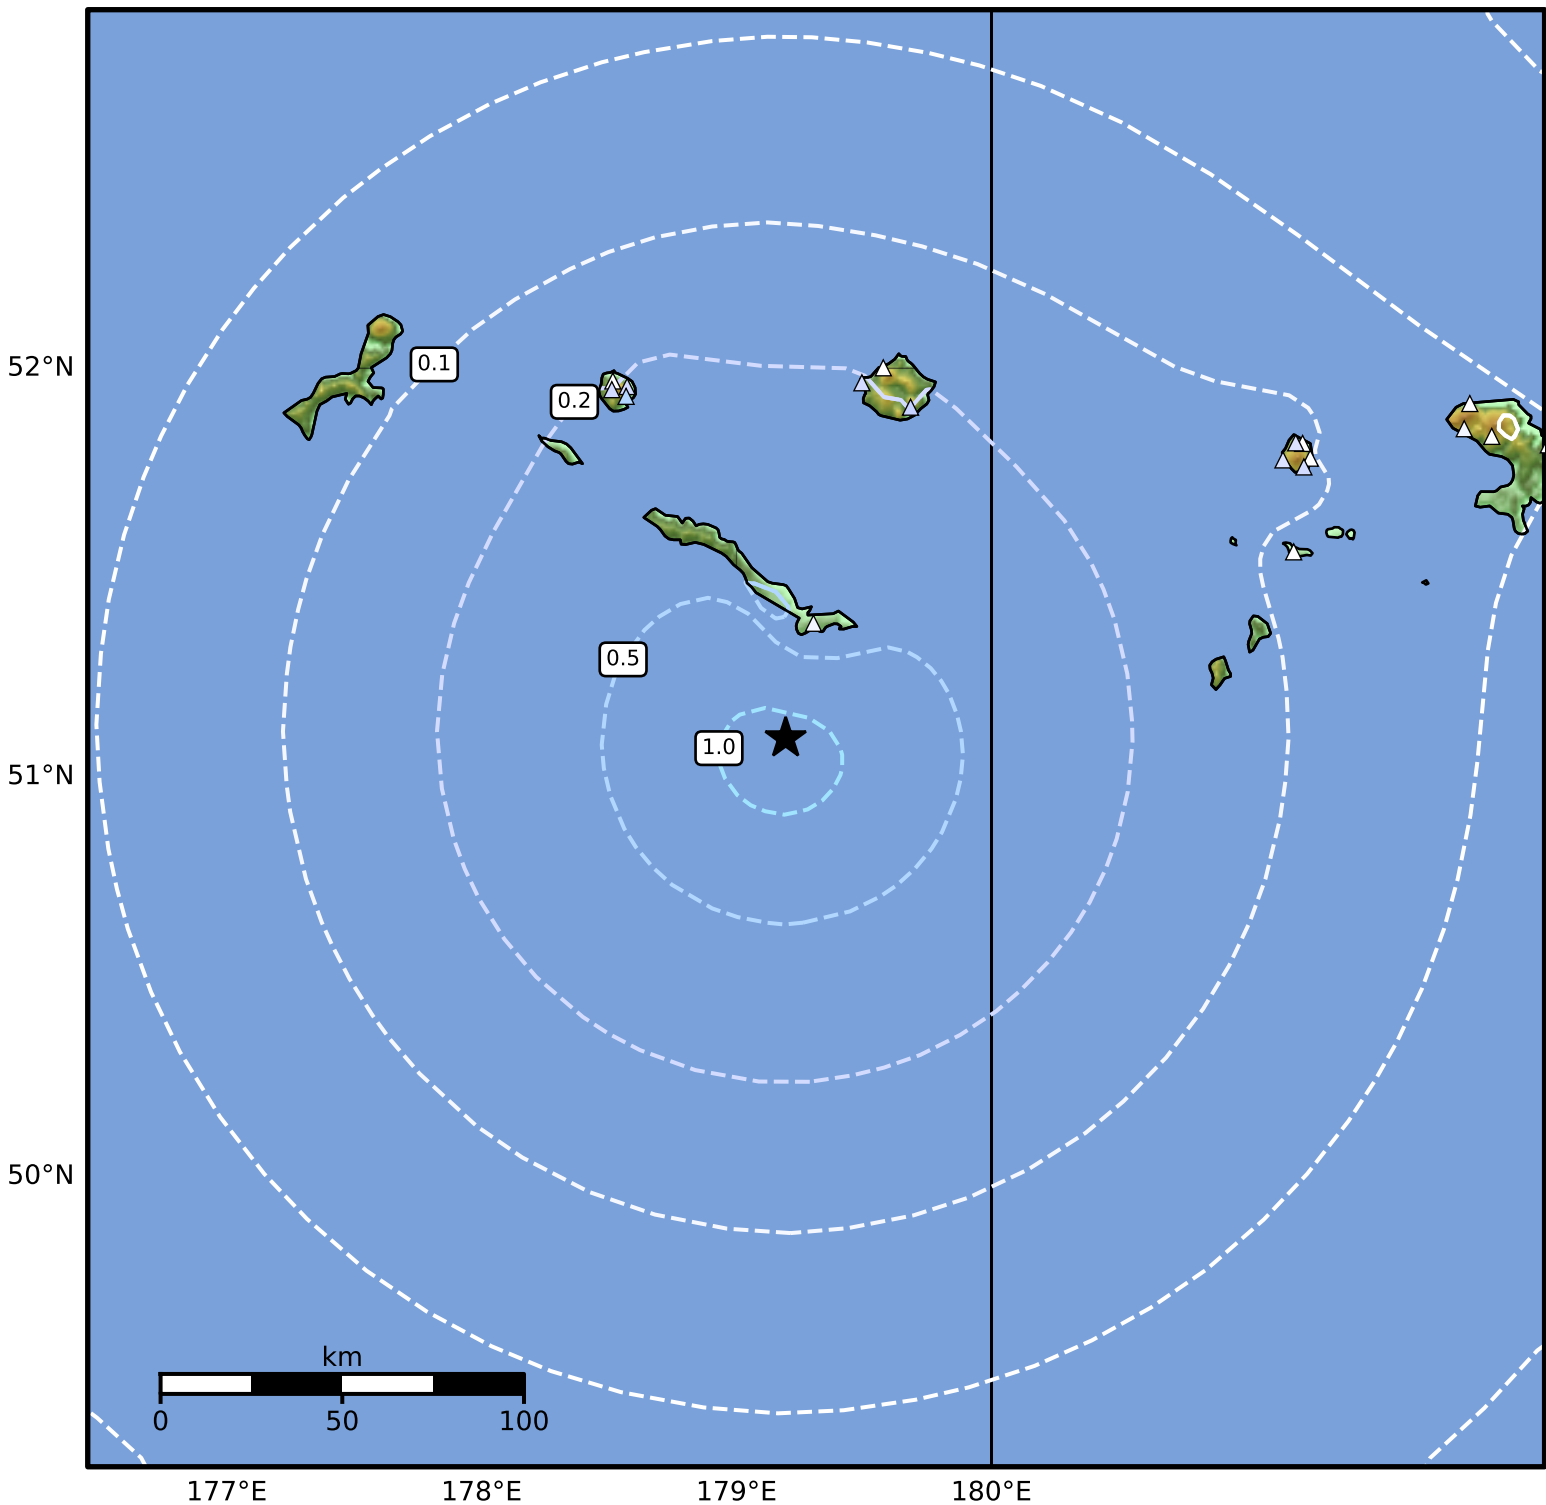

0.3 Second Peak Spectral Acceleration Map Alaska Earthquake Center
 ShakeMap: 305 km (189 miles) WSW of Adak
 May 10, 2026 07:28:11 UTC M4.4 N51.10 E179.19 Depth: 32.2km ID:a2026jevtxd

SA(0.3) (%g)	0.1	0.2	0.5	1	2	5	10	20	50	100	200

Scale based on Worden et al. (2012)

Version 3: Processed 2026-05-10T07:35:29Z

△ Seismic Instrument ○ Reported Intensity

★ Epicenter