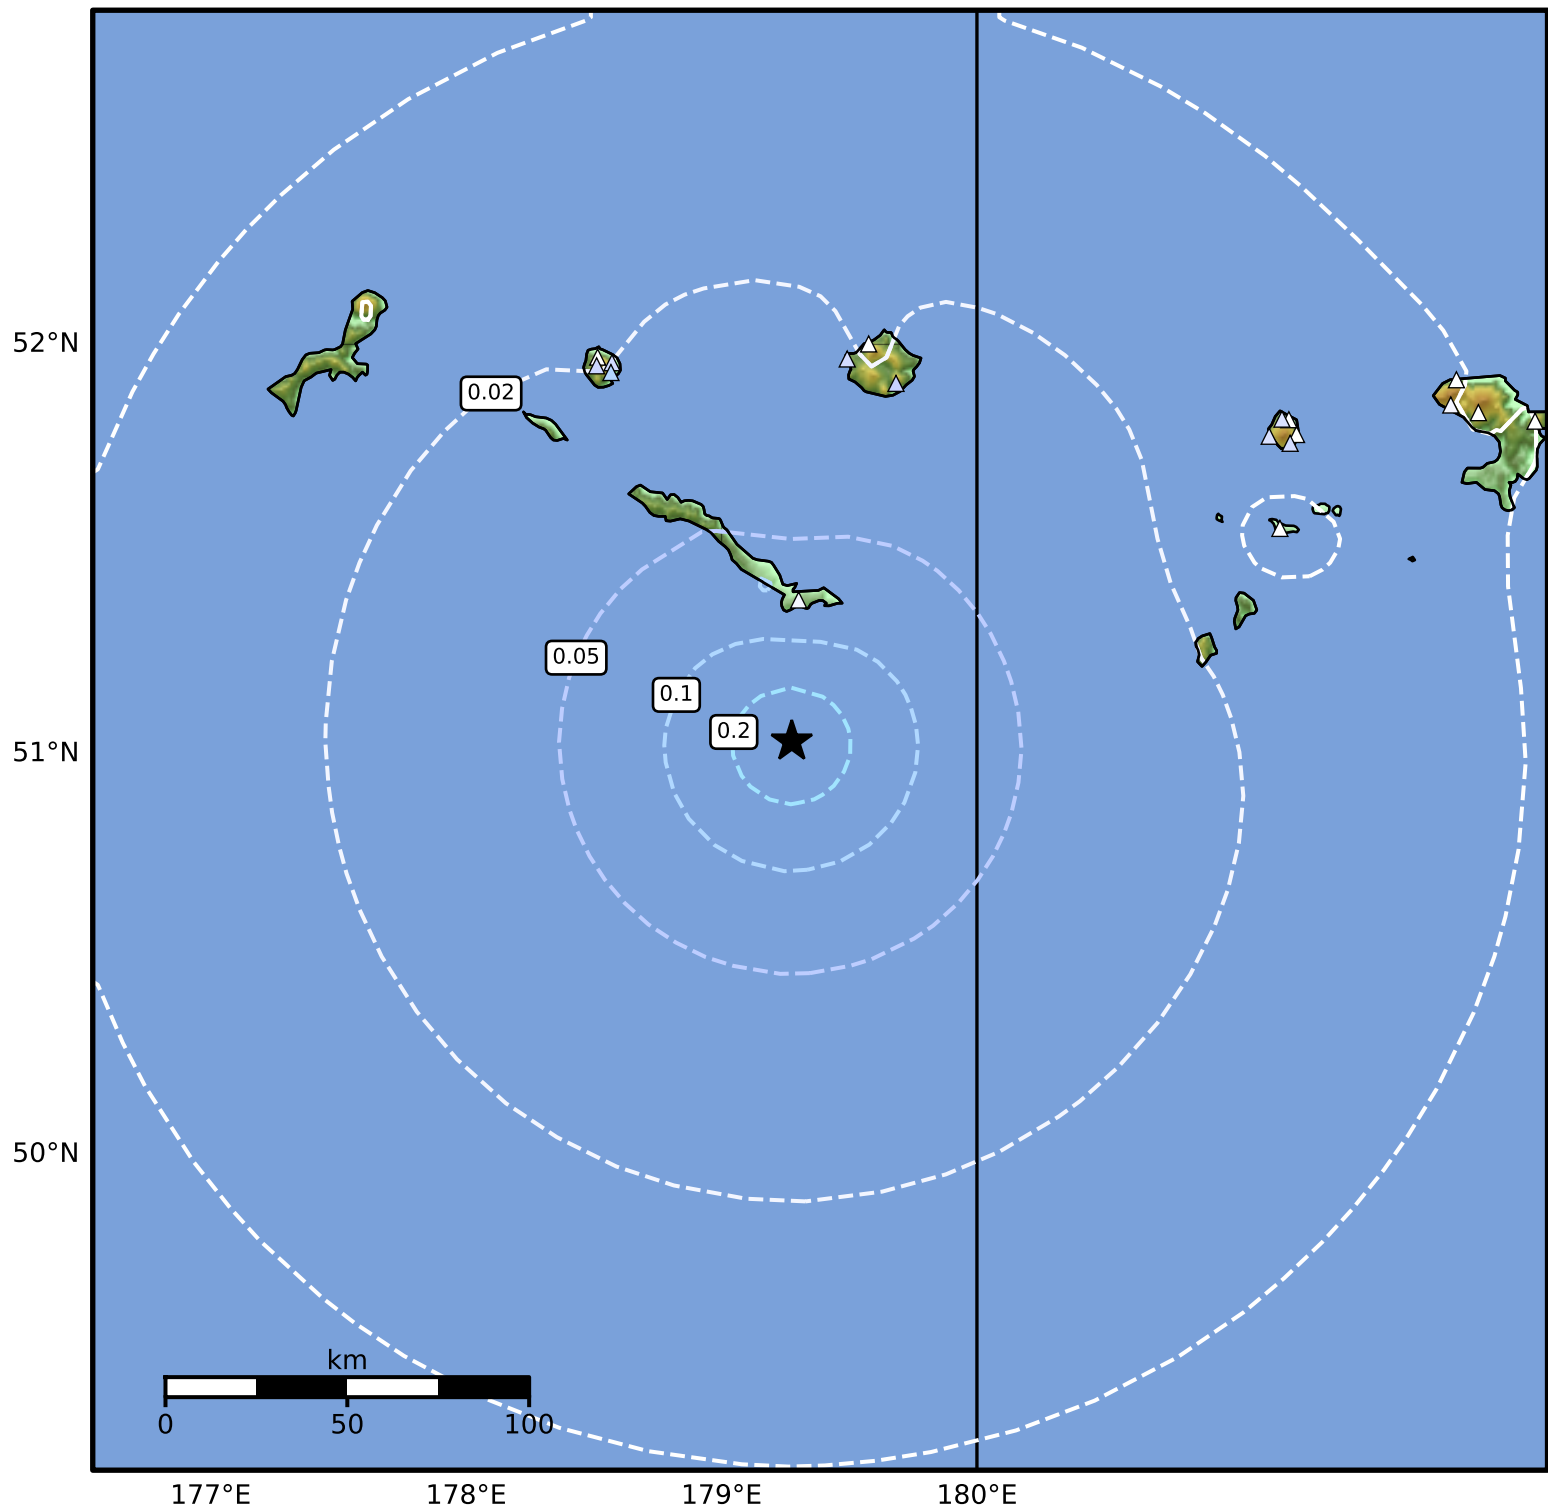

1.0 Second Peak Spectral Acceleration Map Alaska Earthquake Center  
 ShakeMap: 302 km (188 miles) WSW of Adak  
 May 10, 2026 07:28:10 UTC M4.4 N51.03 E179.28 Depth: 17.0km ID:a2026jevtxd

SA(1.0) (%g)	0.1	0.2	0.5	1	2	5	10	20	50	100	200
--------------	-----	-----	-----	---	---	---	----	----	----	-----	-----

Scale based on Worden et al. (2012)

Version 4: Processed 2026-05-10T23:30:34Z

△ Seismic Instrument ○ Reported Intensity

★ Epicenter