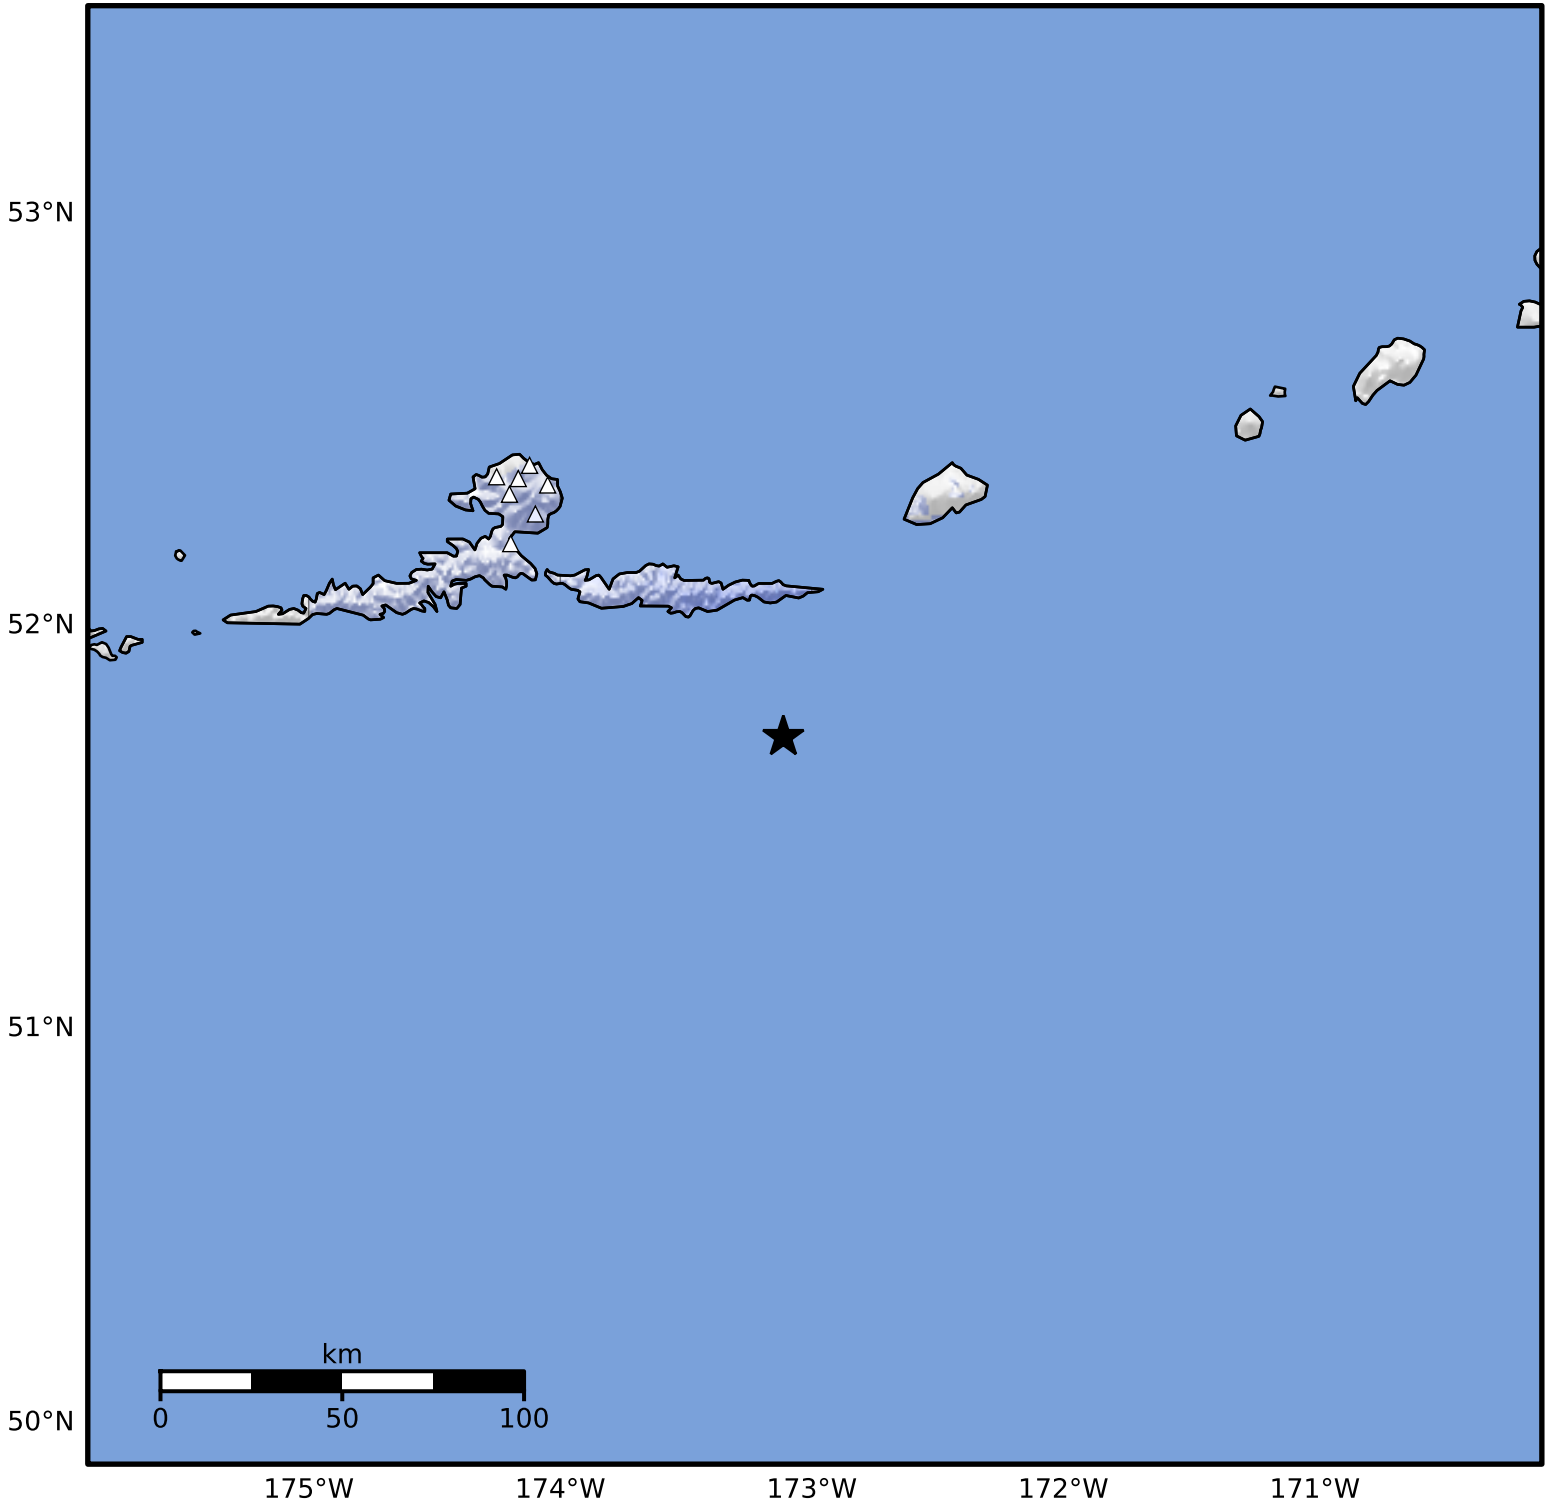

Macroseismic Intensity Map Alaska Earthquake Center
 ShakeMap: 91 km (57 miles) SE of Atka
 May 10, 2026 09:23:36 UTC M3.6 N51.73 W173.11 Depth: 14.9km ID:a2026jezpna

SHAKING	Not felt	Weak	Light	Moderate	Strong	Very strong	Severe	Violent	Extreme
DAMAGE	None	None	None	Very light	Light	Moderate	Moderate/heavy	Heavy	Very heavy
PGA(%g)	<0.0464	0.297	2.76	6.2	11.5	21.5	40.1	74.7	>139
PGV(cm/s)	<0.0215	0.135	1.41	4.65	9.64	20	41.4	85.8	>178
INTENSITY	I	II-III	IV	V	VI	VII	VIII	IX	X+

Scale based on Worden et al. (2012)

Version 4: Processed 2026-05-10T09:31:30Z

△ Seismic Instrument ○ Reported Intensity

★ Epicenter