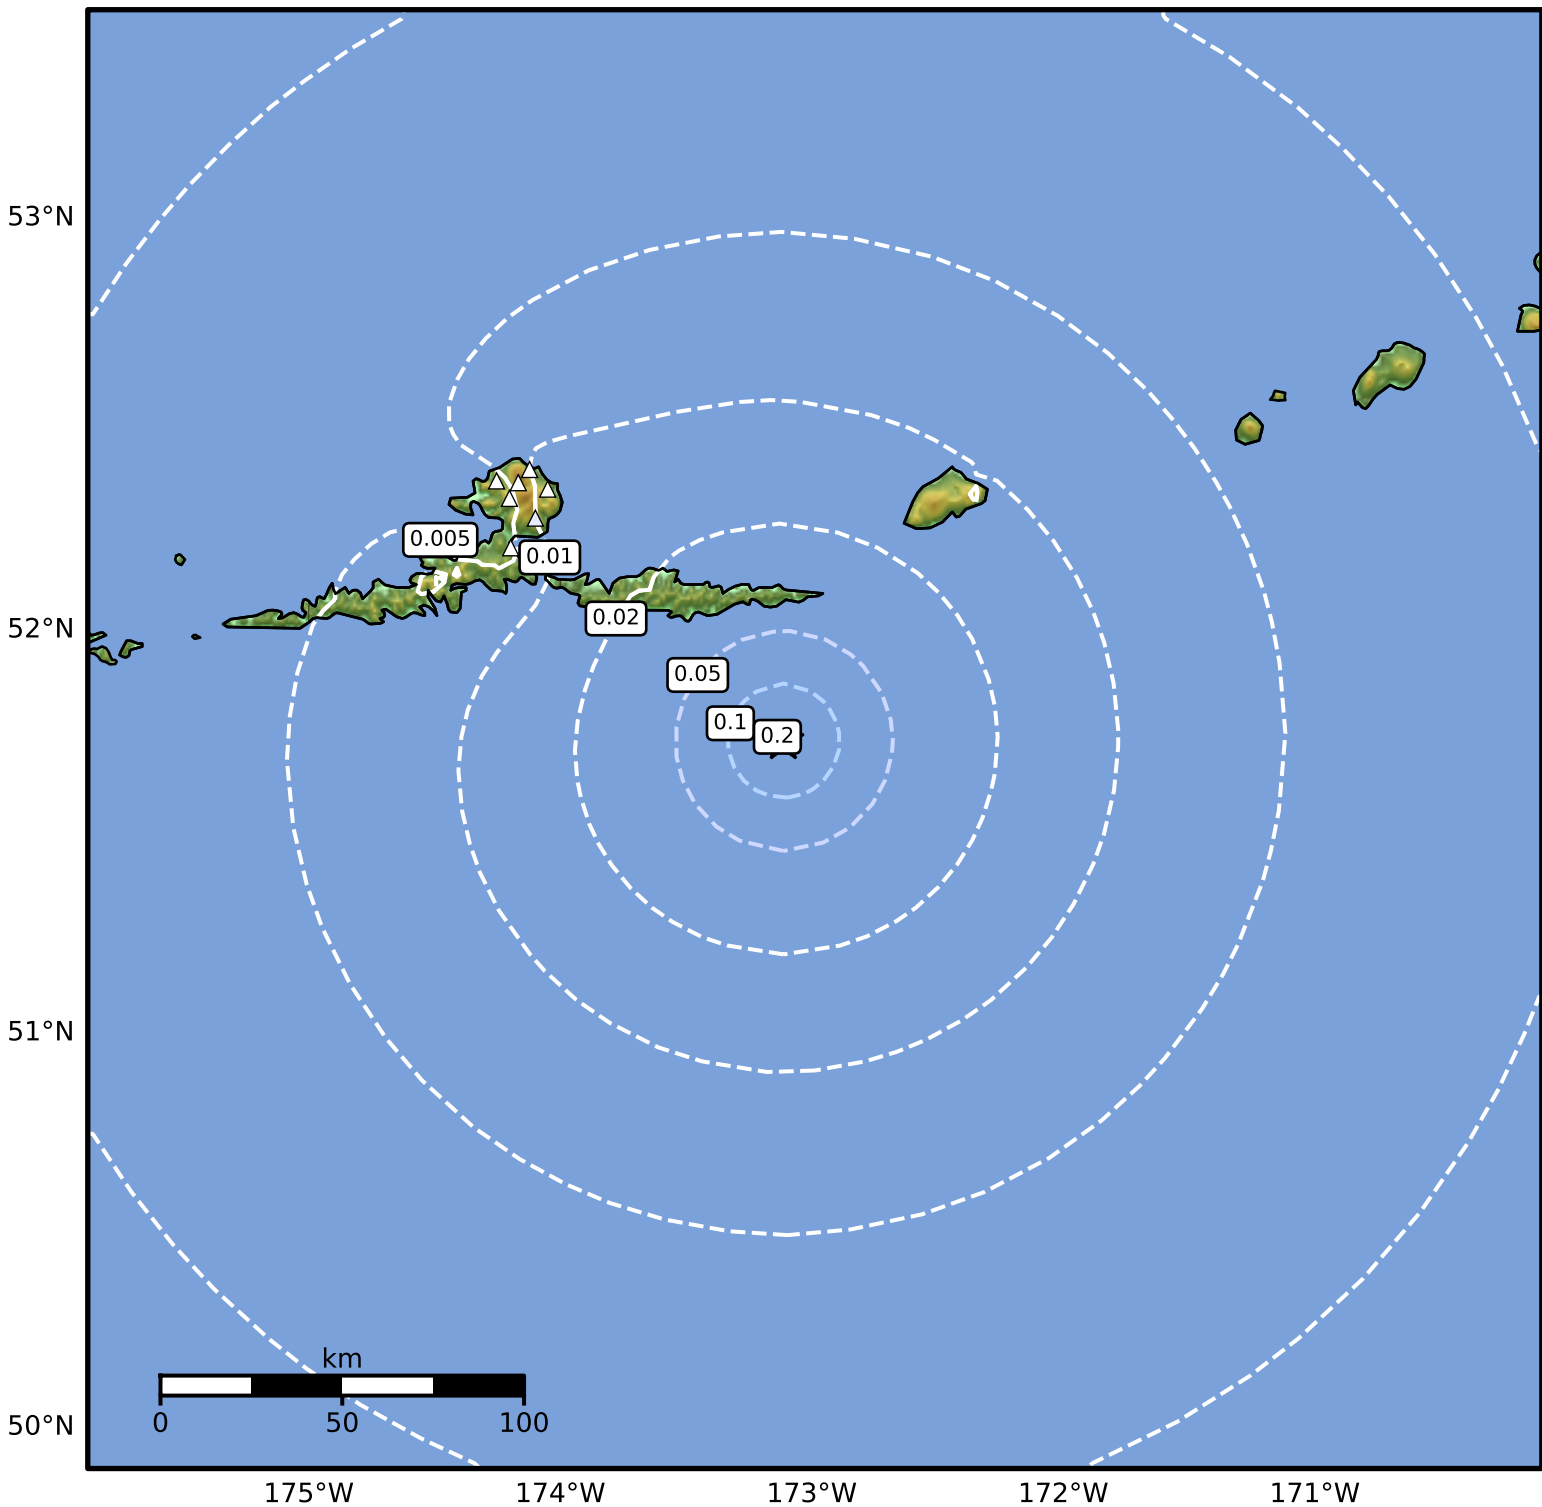

Peak Ground Velocity Map Alaska Earthquake Center  
ShakeMap: 91 km (57 miles) SE of Atka  
May 10, 2026 09:23:36 UTC M3.6 N51.73 W173.11 Depth: 14.9km ID:a2026jezpna

Scale based on Worden et al. (2012)

Version 4: Processed 2026-05-10T09:31:30Z

△ Seismic Instrument ○ Reported Intensity

★ Epicenter