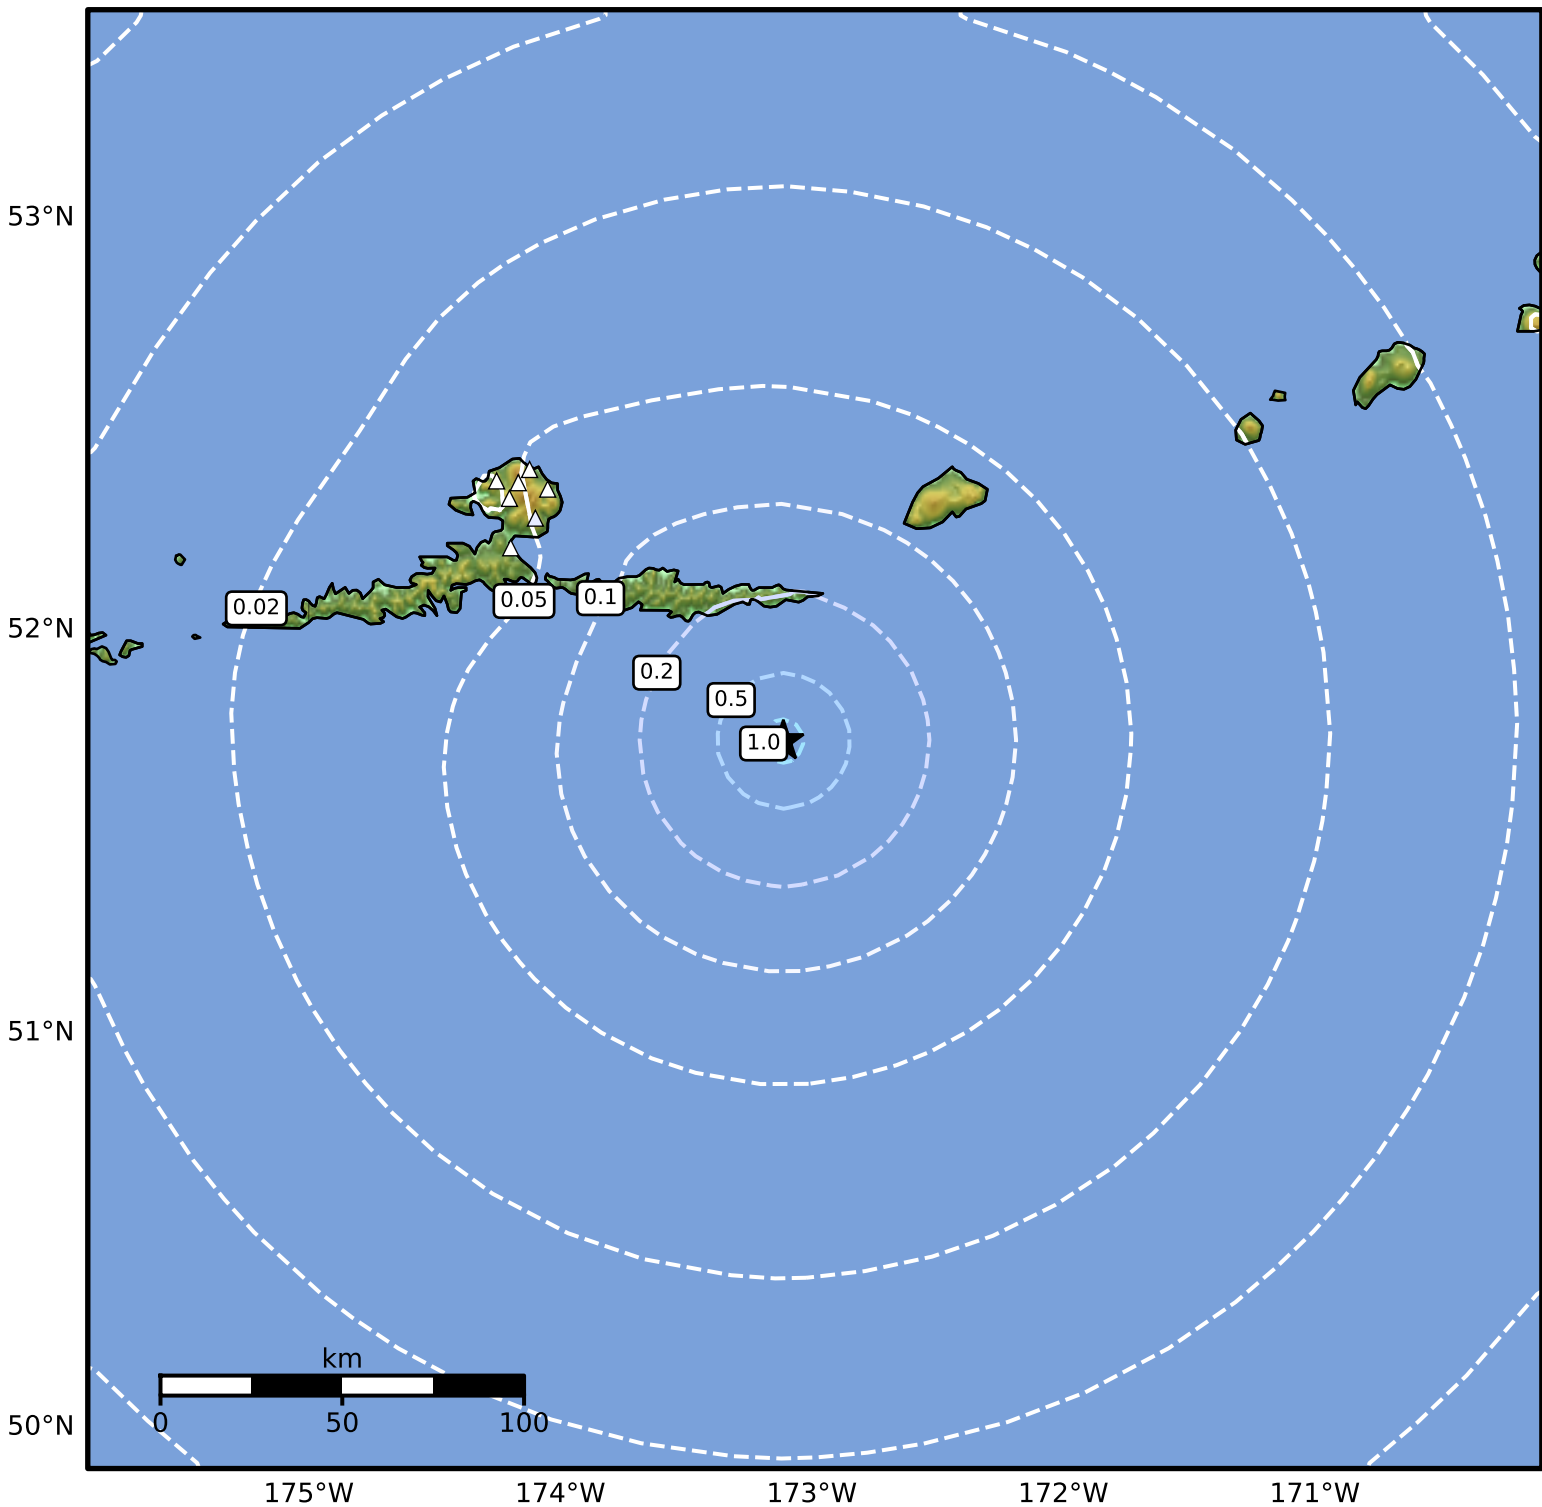

0.3 Second Peak Spectral Acceleration Map Alaska Earthquake Center
 ShakeMap: 91 km (57 miles) SE of Atka
 May 10, 2026 09:23:36 UTC M3.6 N51.73 W173.11 Depth: 14.9km ID:a2026jezpna

SA(0.3) (%g)	0.1	0.2	0.5	1	2	5	10	20	50	100	200
---------------------	------------	------------	------------	----------	----------	----------	-----------	-----------	-----------	------------	------------

Scale based on Worden et al. (2012)

Version 4: Processed 2026-05-10T09:31:30Z

△ Seismic Instrument ○ Reported Intensity

★ Epicenter