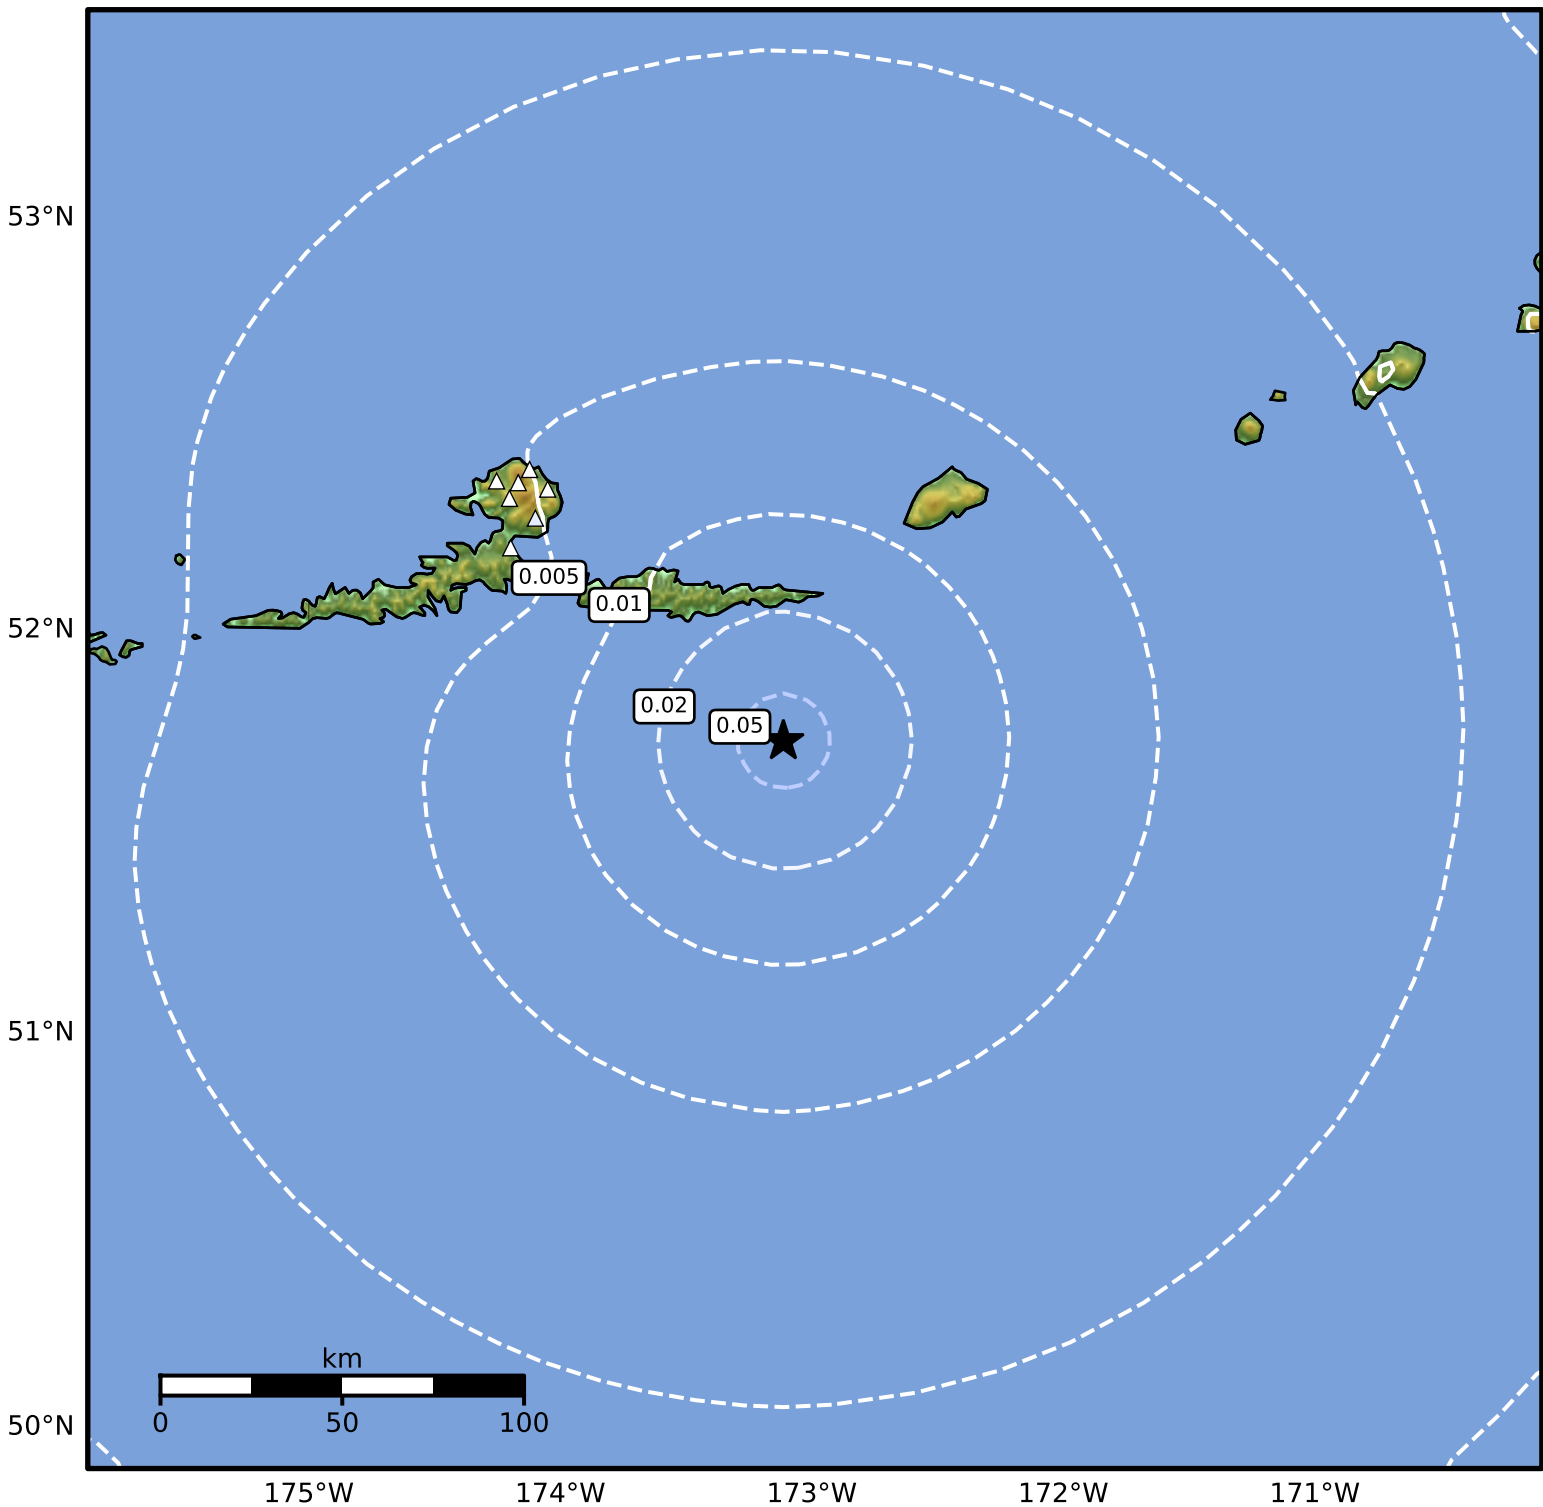

1.0 Second Peak Spectral Acceleration Map Alaska Earthquake Center
ShakeMap: 91 km (57 miles) SE of Atka
May 10, 2026 09:23:36 UTC M3.6 N51.73 W173.11 Depth: 14.9km ID:a2026jezpna

SA(1.0) (%g)	0.1	0.2	0.5	1	2	5	10	20	50	100	200
--------------	-----	-----	-----	---	---	---	----	----	----	-----	-----

Scale based on Worden et al. (2012)

Version 4: Processed 2026-05-10T09:31:30Z

△ Seismic Instrument ○ Reported Intensity

★ Epicenter