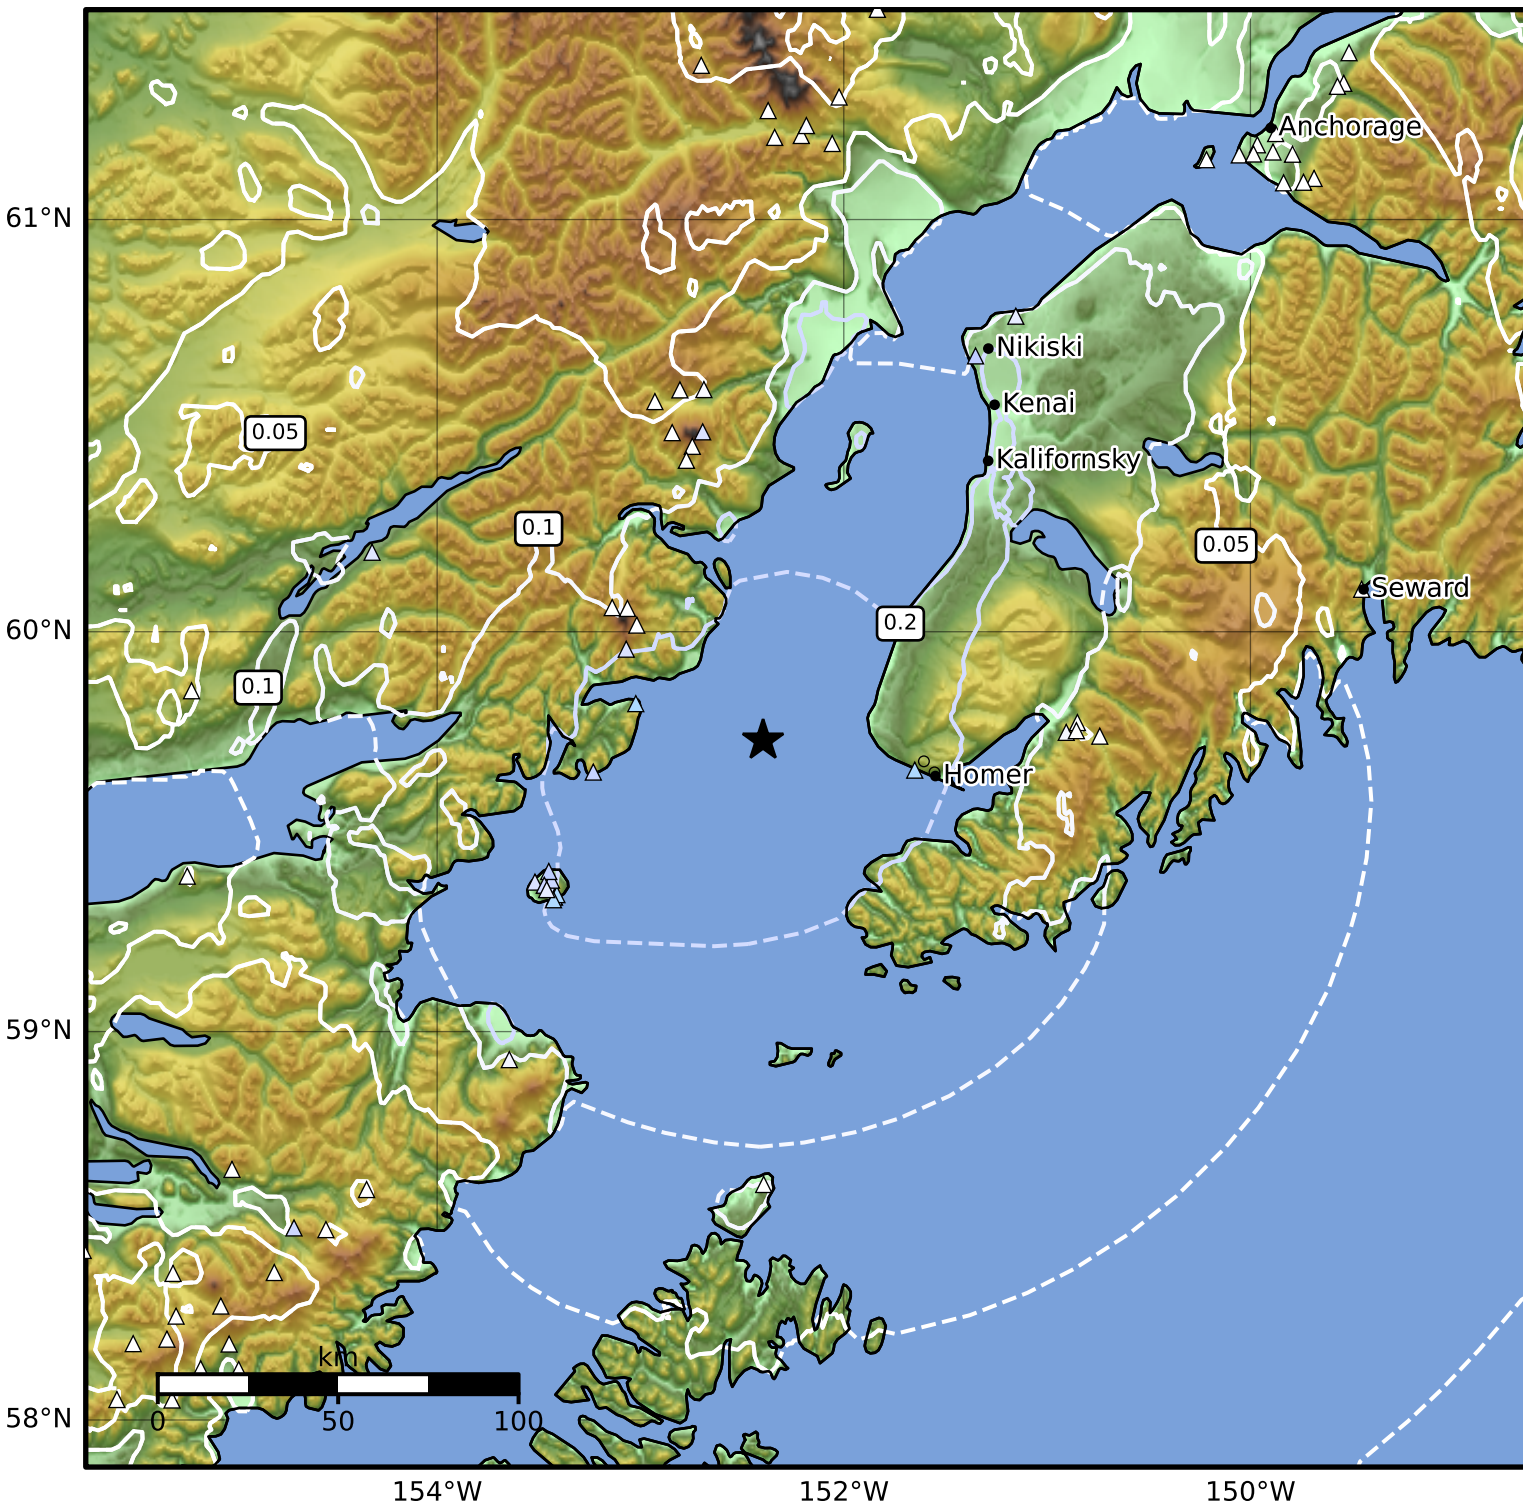

0.3 Second Peak Spectral Acceleration Map Alaska Earthquake Center  
 ShakeMap: 49 km (30 miles) WNW of Homer  
 May 10, 2026 18:59:49 UTC M4.1 N59.73 W152.40 Depth: 94.9km ID:a2026jfsvox

SA(0.3) (%g)	0.1	0.2	0.5	1	2	5	10	20	50	100	200
--------------	-----	-----	-----	---	---	---	----	----	----	-----	-----