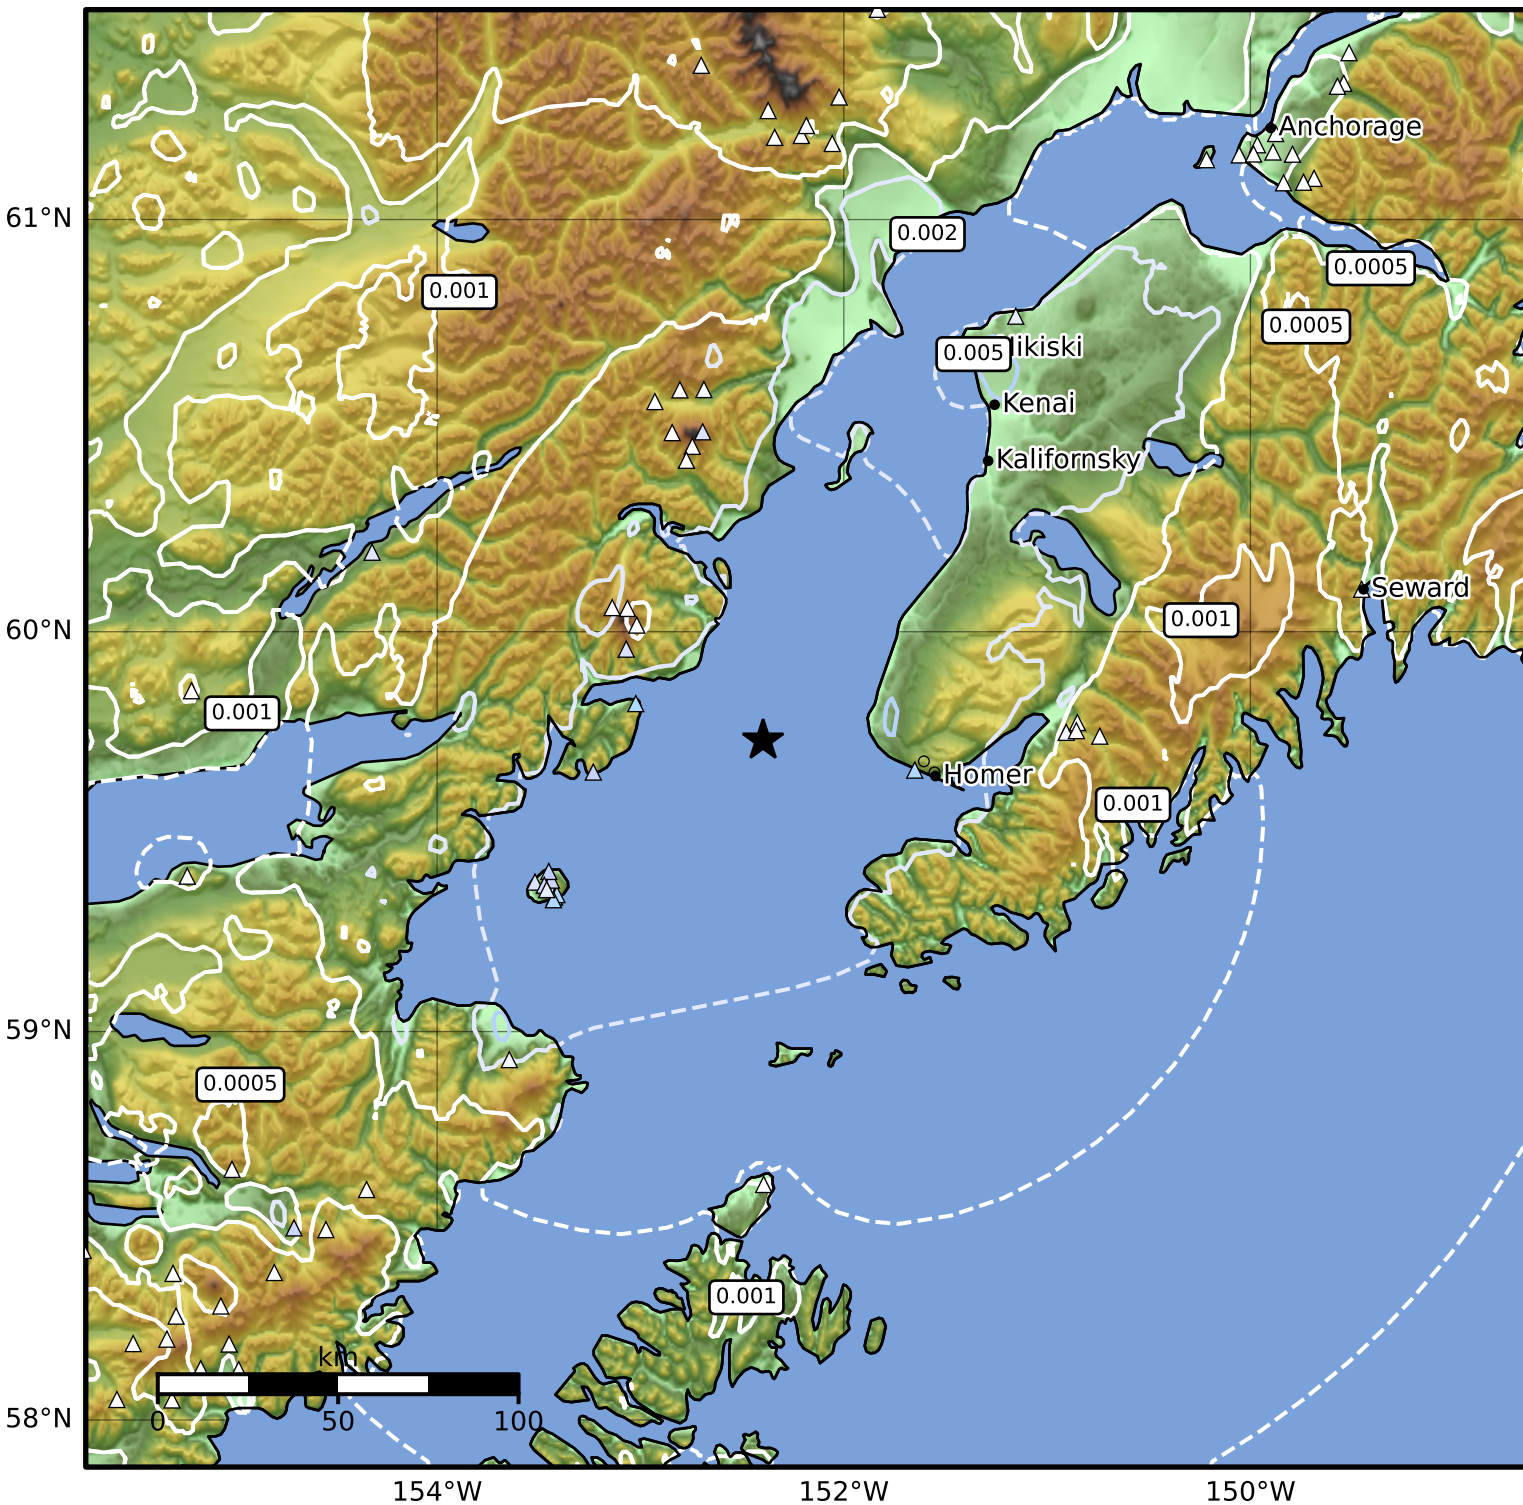

3.0 Second Peak Spectral Acceleration Map Alaska Earthquake Center
 ShakeMap: 49 km (30 miles) WNW of Homer
 May 10, 2026 18:59:49 UTC M4.1 N59.73 W152.40 Depth: 94.9km ID:a2026jfsvox

Scale based on Worden et al. (2012)

Version 3: Processed 2026-05-10T19:17:24Z

△ Seismic Instrument ○ Reported Intensity

★ Epicenter