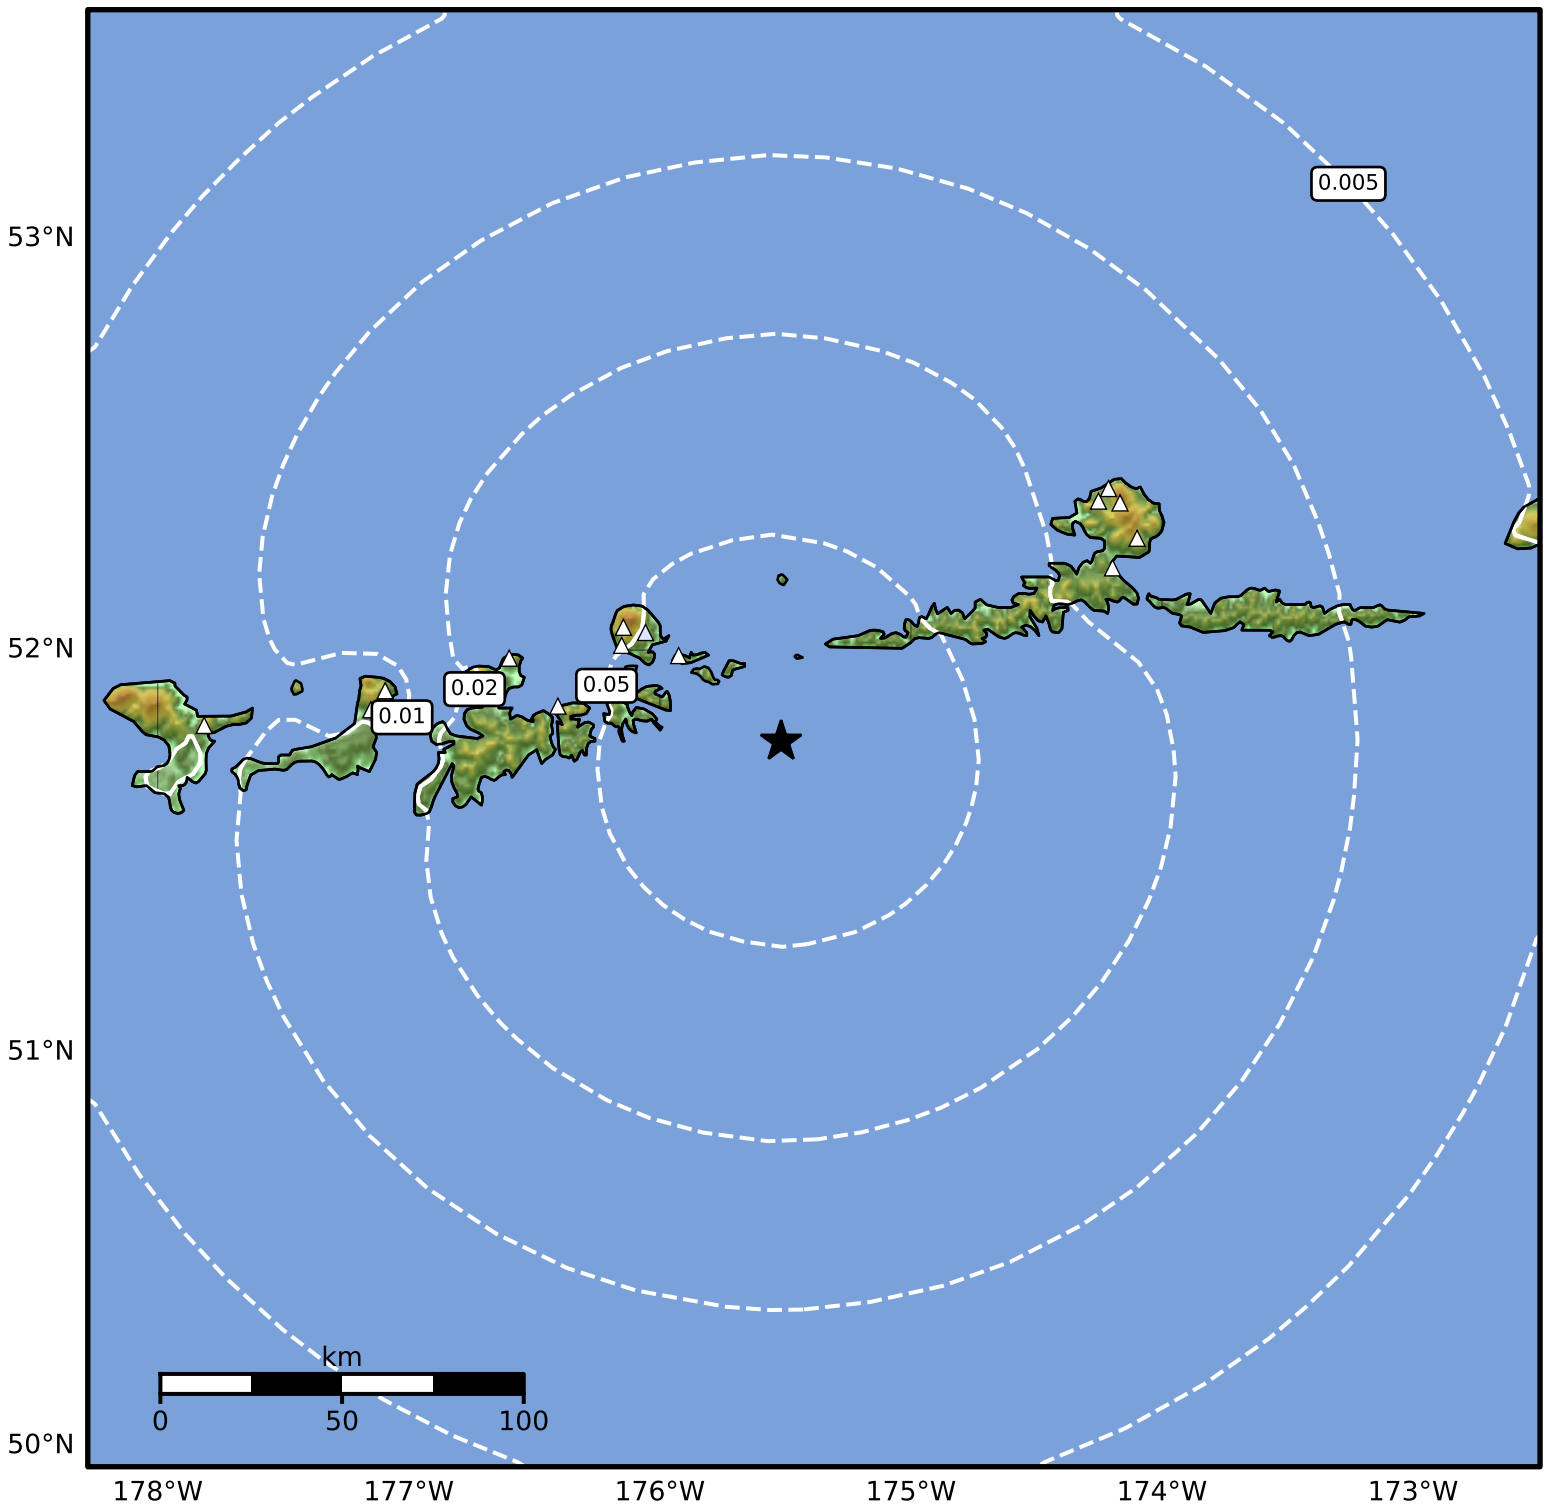

0.3 Second Peak Spectral Acceleration Map Alaska Earthquake Center
 ShakeMap: 75 km (46 miles) E of Adak
 May 10, 2026 20:55:32 UTC M3.3 N51.77 W175.52 Depth: 62.7km ID:a2026jfwrz

SA(0.3) (%g)	0.1	0.2	0.5	1	2	5	10	20	50	100	200
--------------	-----	-----	-----	---	---	---	----	----	----	-----	-----

Scale based on Worden et al. (2012)

Version 3: Processed 2026-05-13T04:31:23Z

△ Seismic Instrument ○ Reported Intensity

★ Epicenter