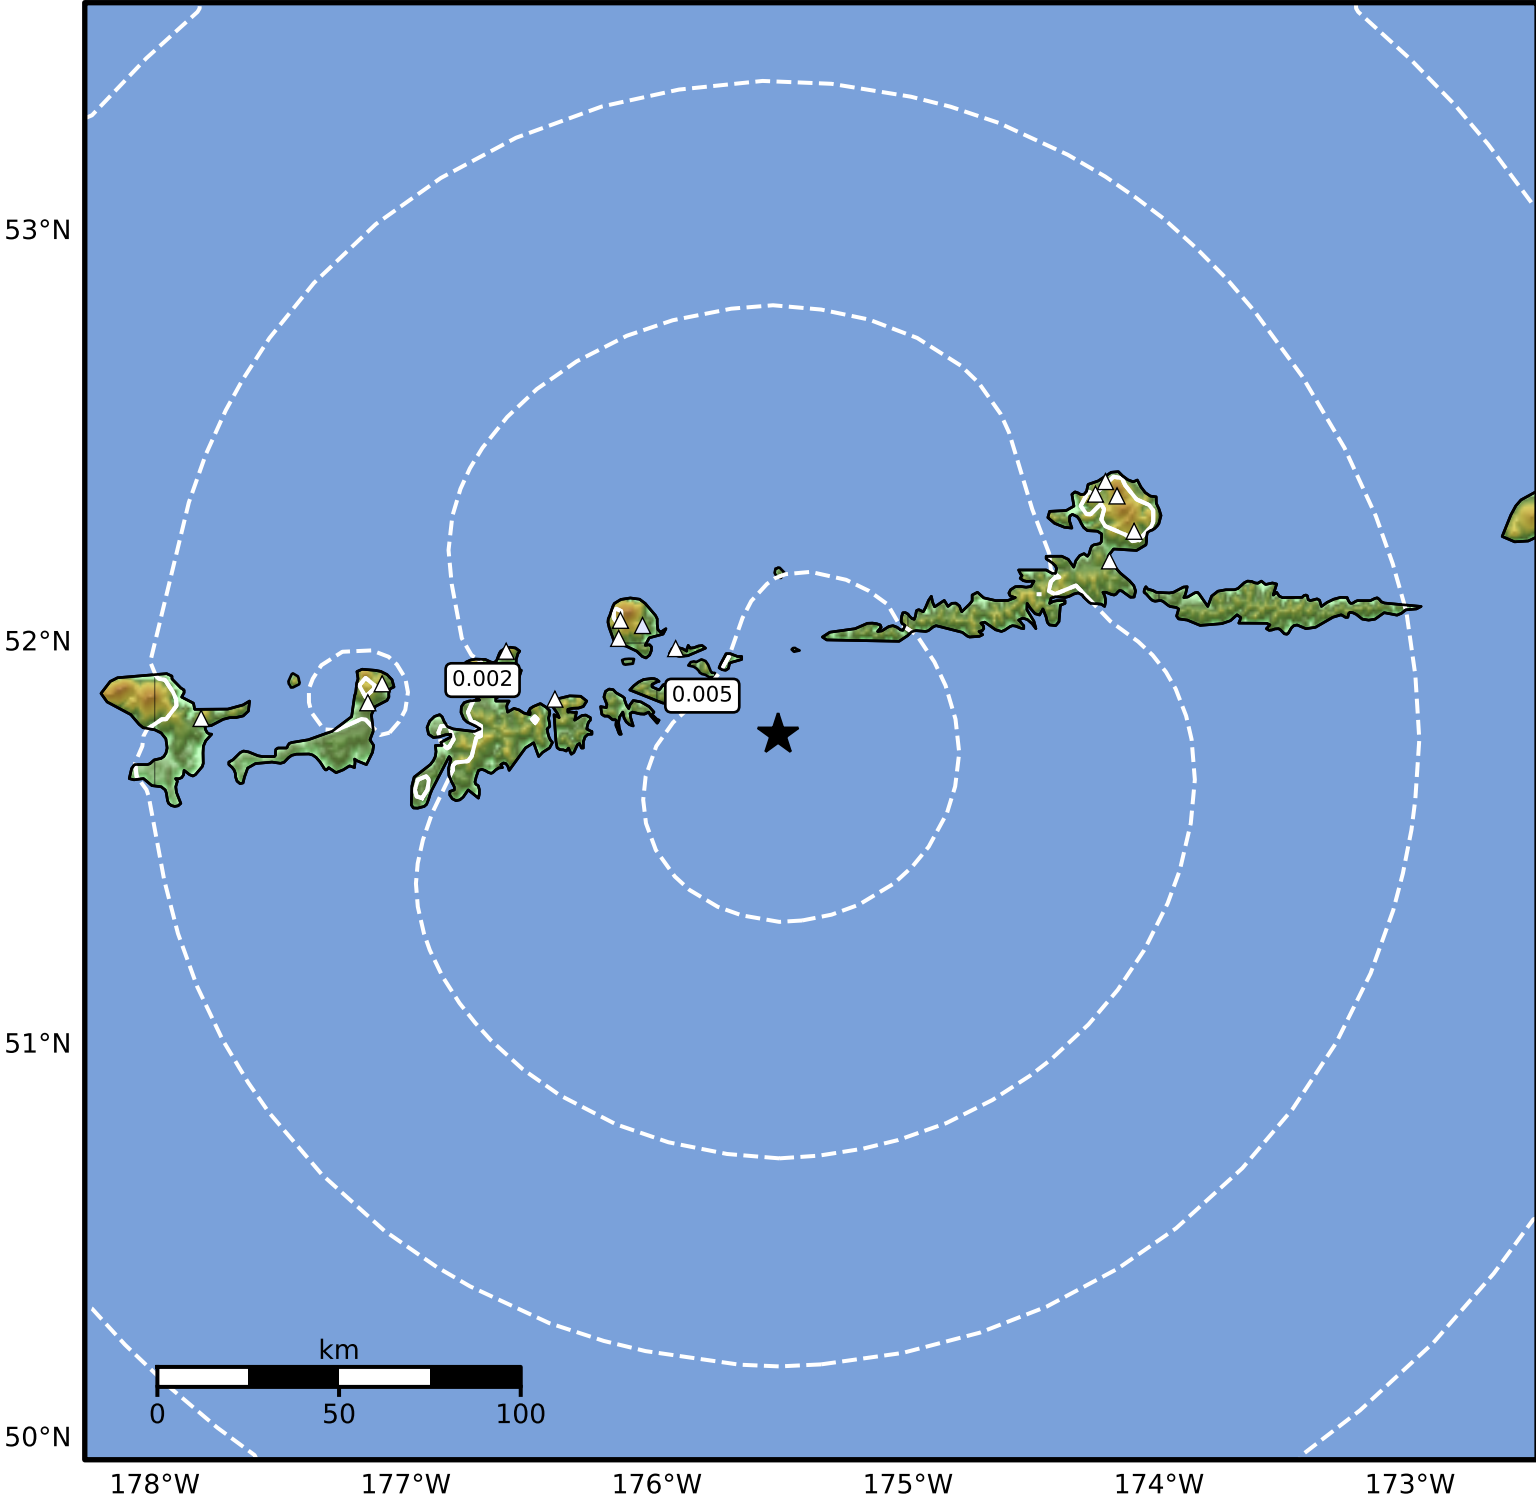

1.0 Second Peak Spectral Acceleration Map Alaska Earthquake Center
 ShakeMap: 75 km (46 miles) E of Adak
 May 10, 2026 20:55:32 UTC M3.3 N51.77 W175.52 Depth: 62.7km ID:a2026jfwrz

SA(1.0) (%g)	0.1	0.2	0.5	1	2	5	10	20	50	100	200
---------------------	------------	------------	------------	----------	----------	----------	-----------	-----------	-----------	------------	------------

Scale based on Worden et al. (2012)

Version 3: Processed 2026-05-13T04:31:23Z

△ Seismic Instrument ○ Reported Intensity

★ Epicenter