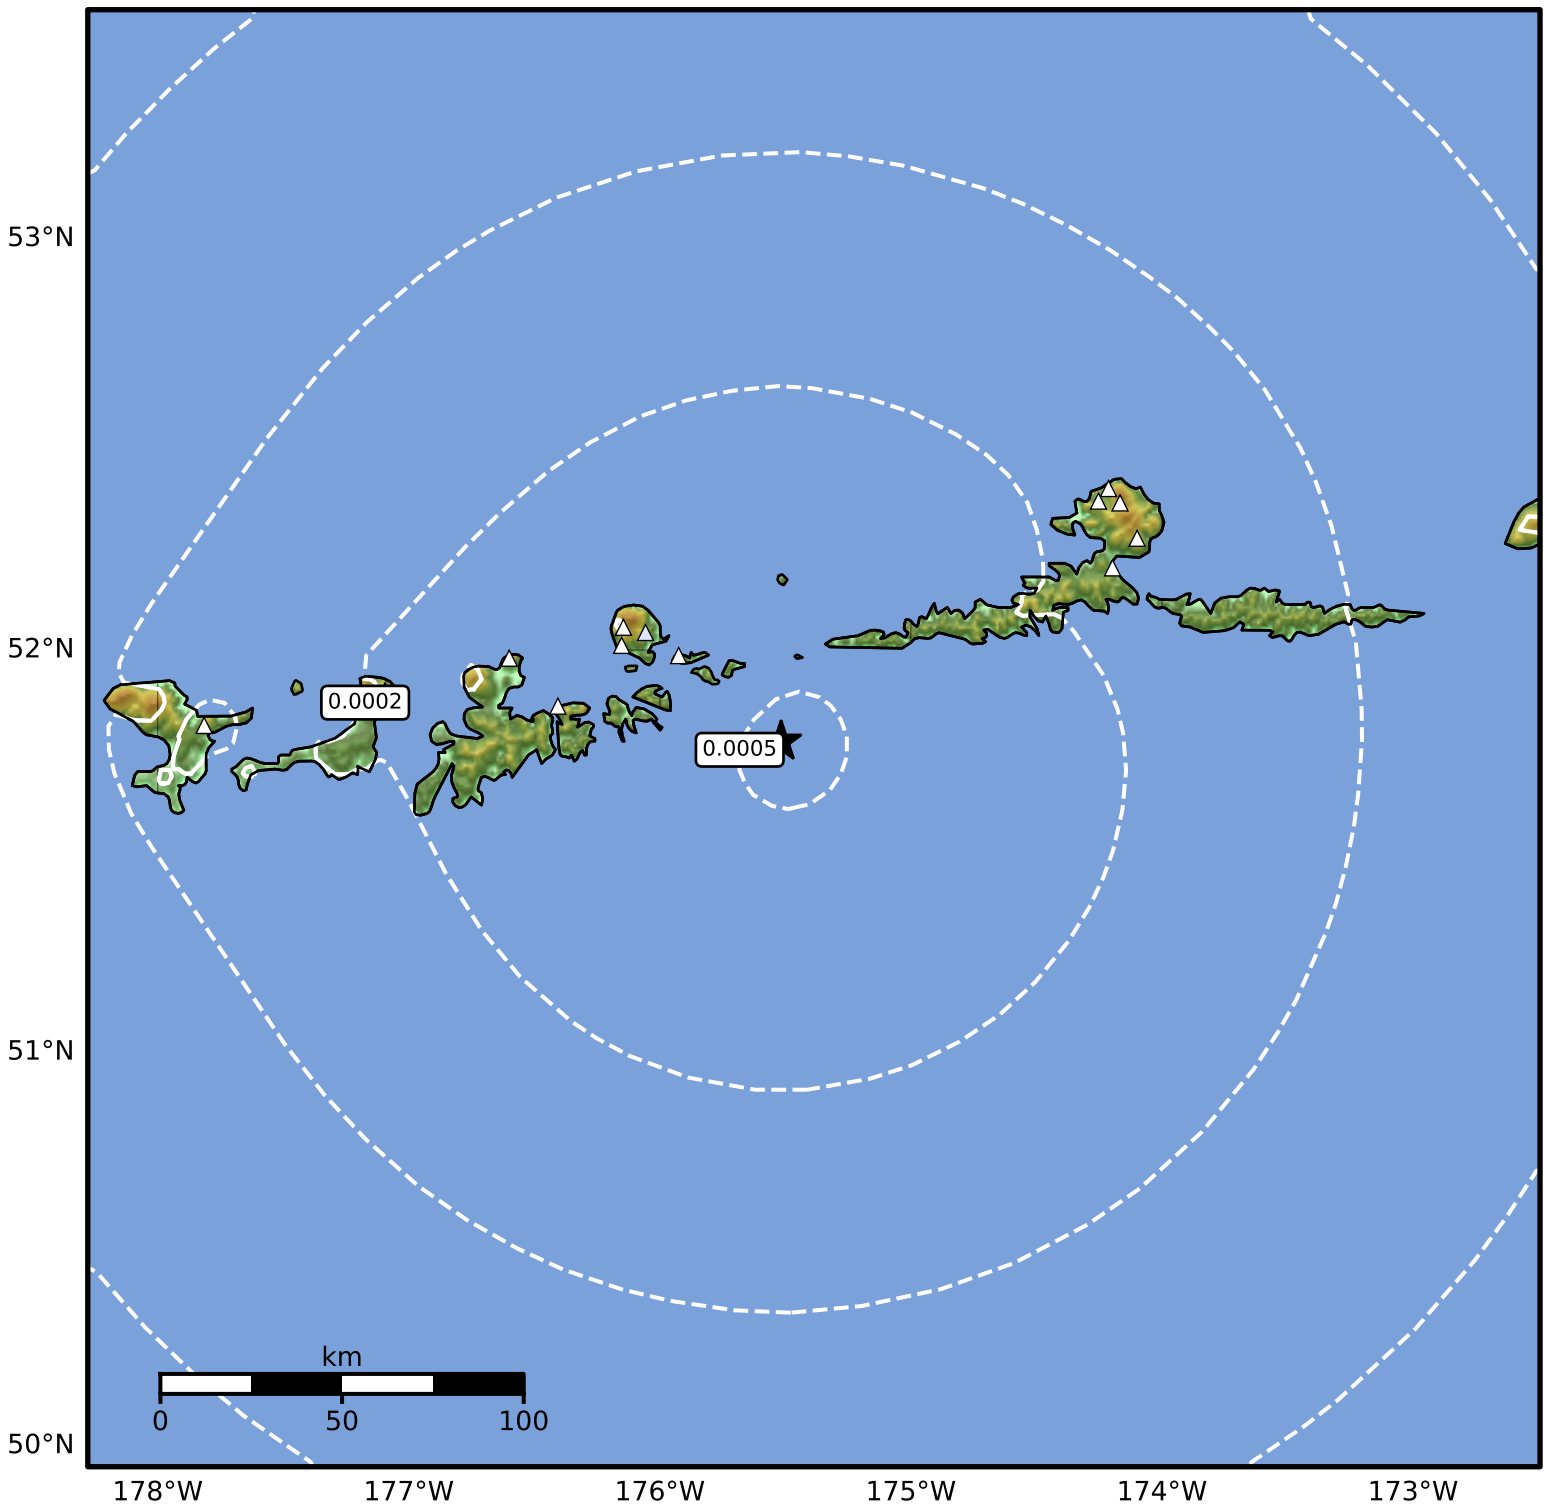

3.0 Second Peak Spectral Acceleration Map Alaska Earthquake Center
ShakeMap: 75 km (46 miles) E of Adak
May 10, 2026 20:55:32 UTC M3.3 N51.77 W175.52 Depth: 62.7km ID:a2026jfwrz

SA(3.0) (%g)	0.1	0.2	0.5	1	2	5	10	20	50

Scale based on Worden et al. (2012)

Version 3: Processed 2026-05-13T04:31:23Z

△ Seismic Instrument ○ Reported Intensity

★ Epicenter