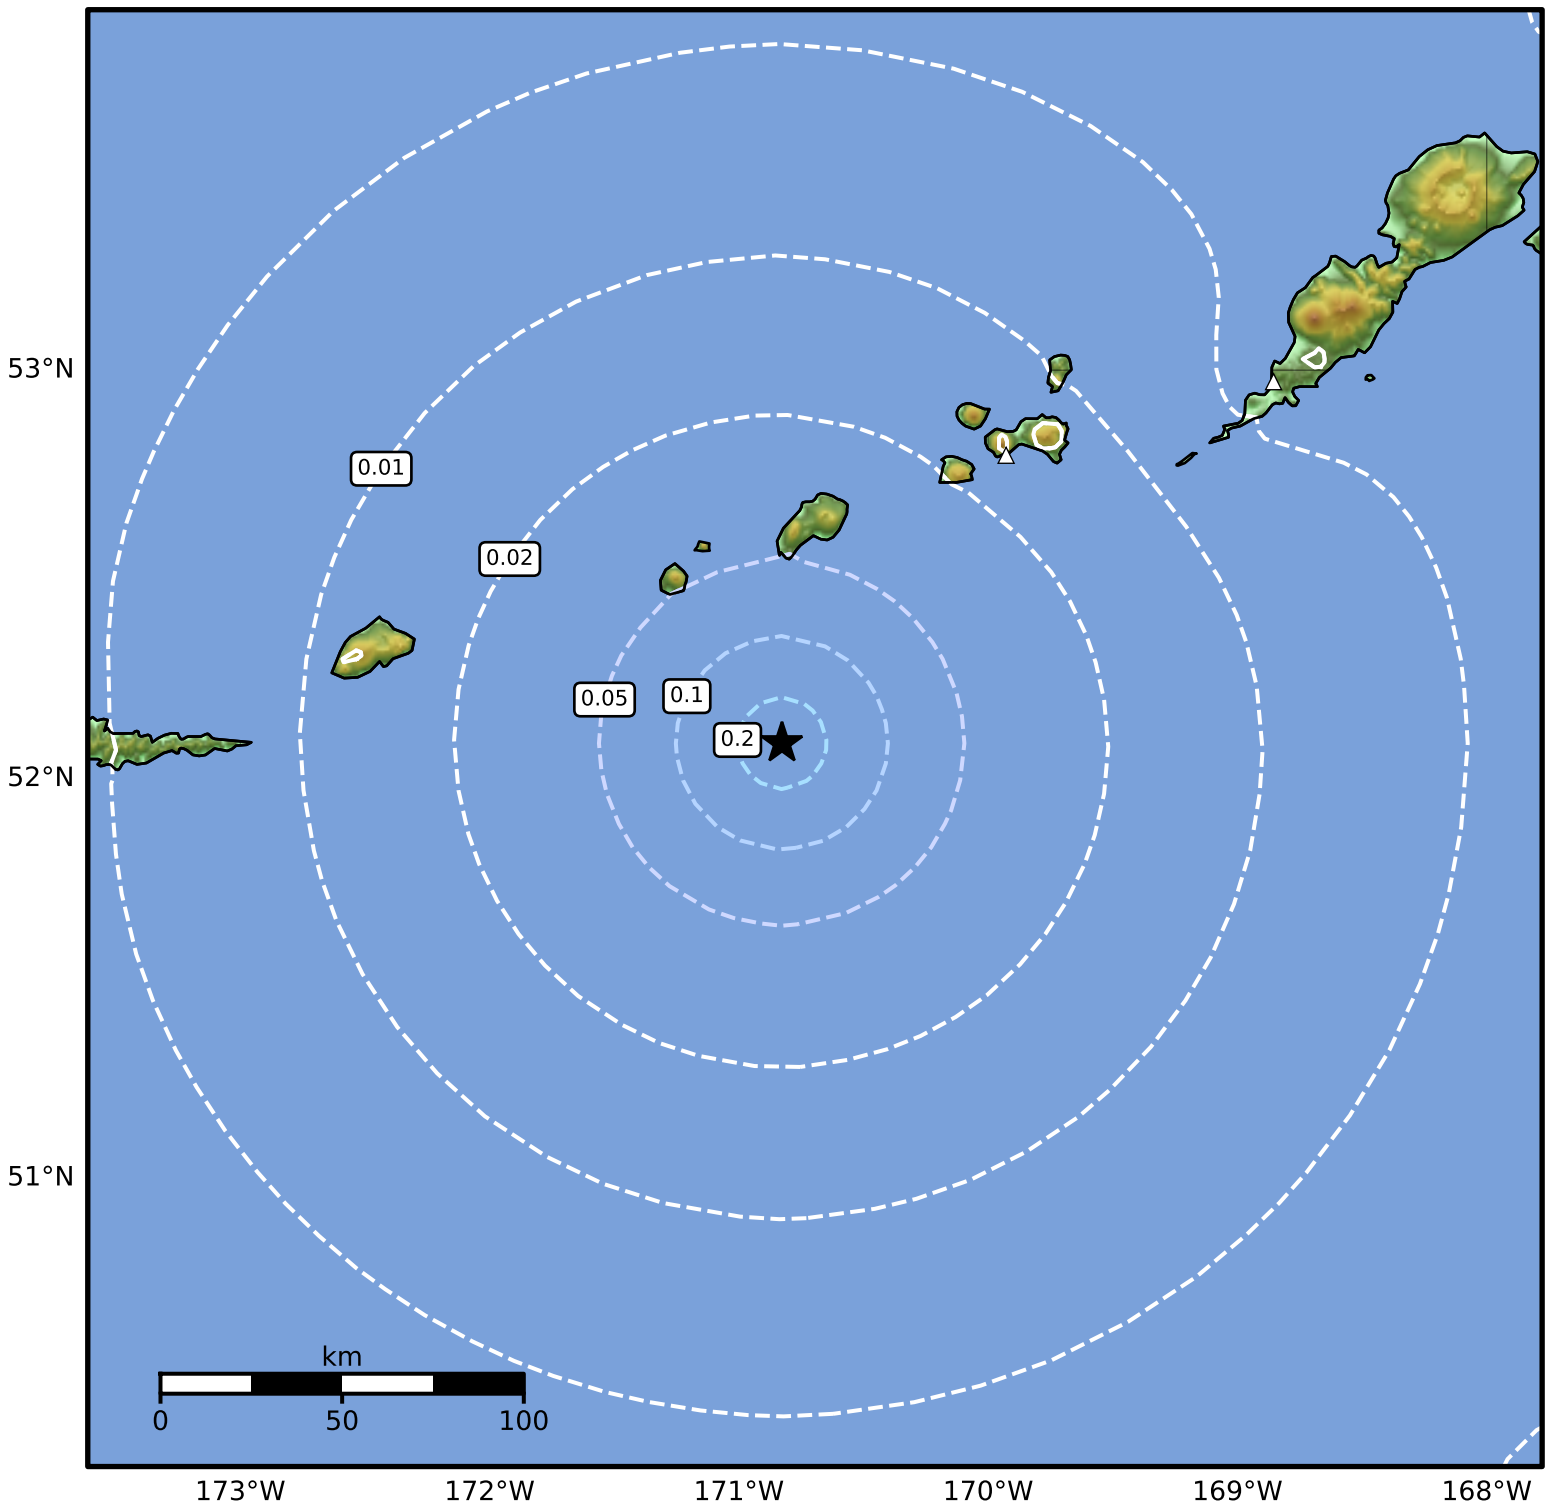

Peak Ground Velocity Map Alaska Earthquake Center
ShakeMap: 163 km (101 miles) SW of Nikolski
May 11, 2026 08:43:37 UTC M3.8 N52.09 W170.83 Depth: 17.7km ID:a2026jguhtd

Scale based on Worden et al. (2012)

Version 6: Processed 2026-05-12T21:18:43Z

△ Seismic Instrument ○ Reported Intensity

★ Epicenter