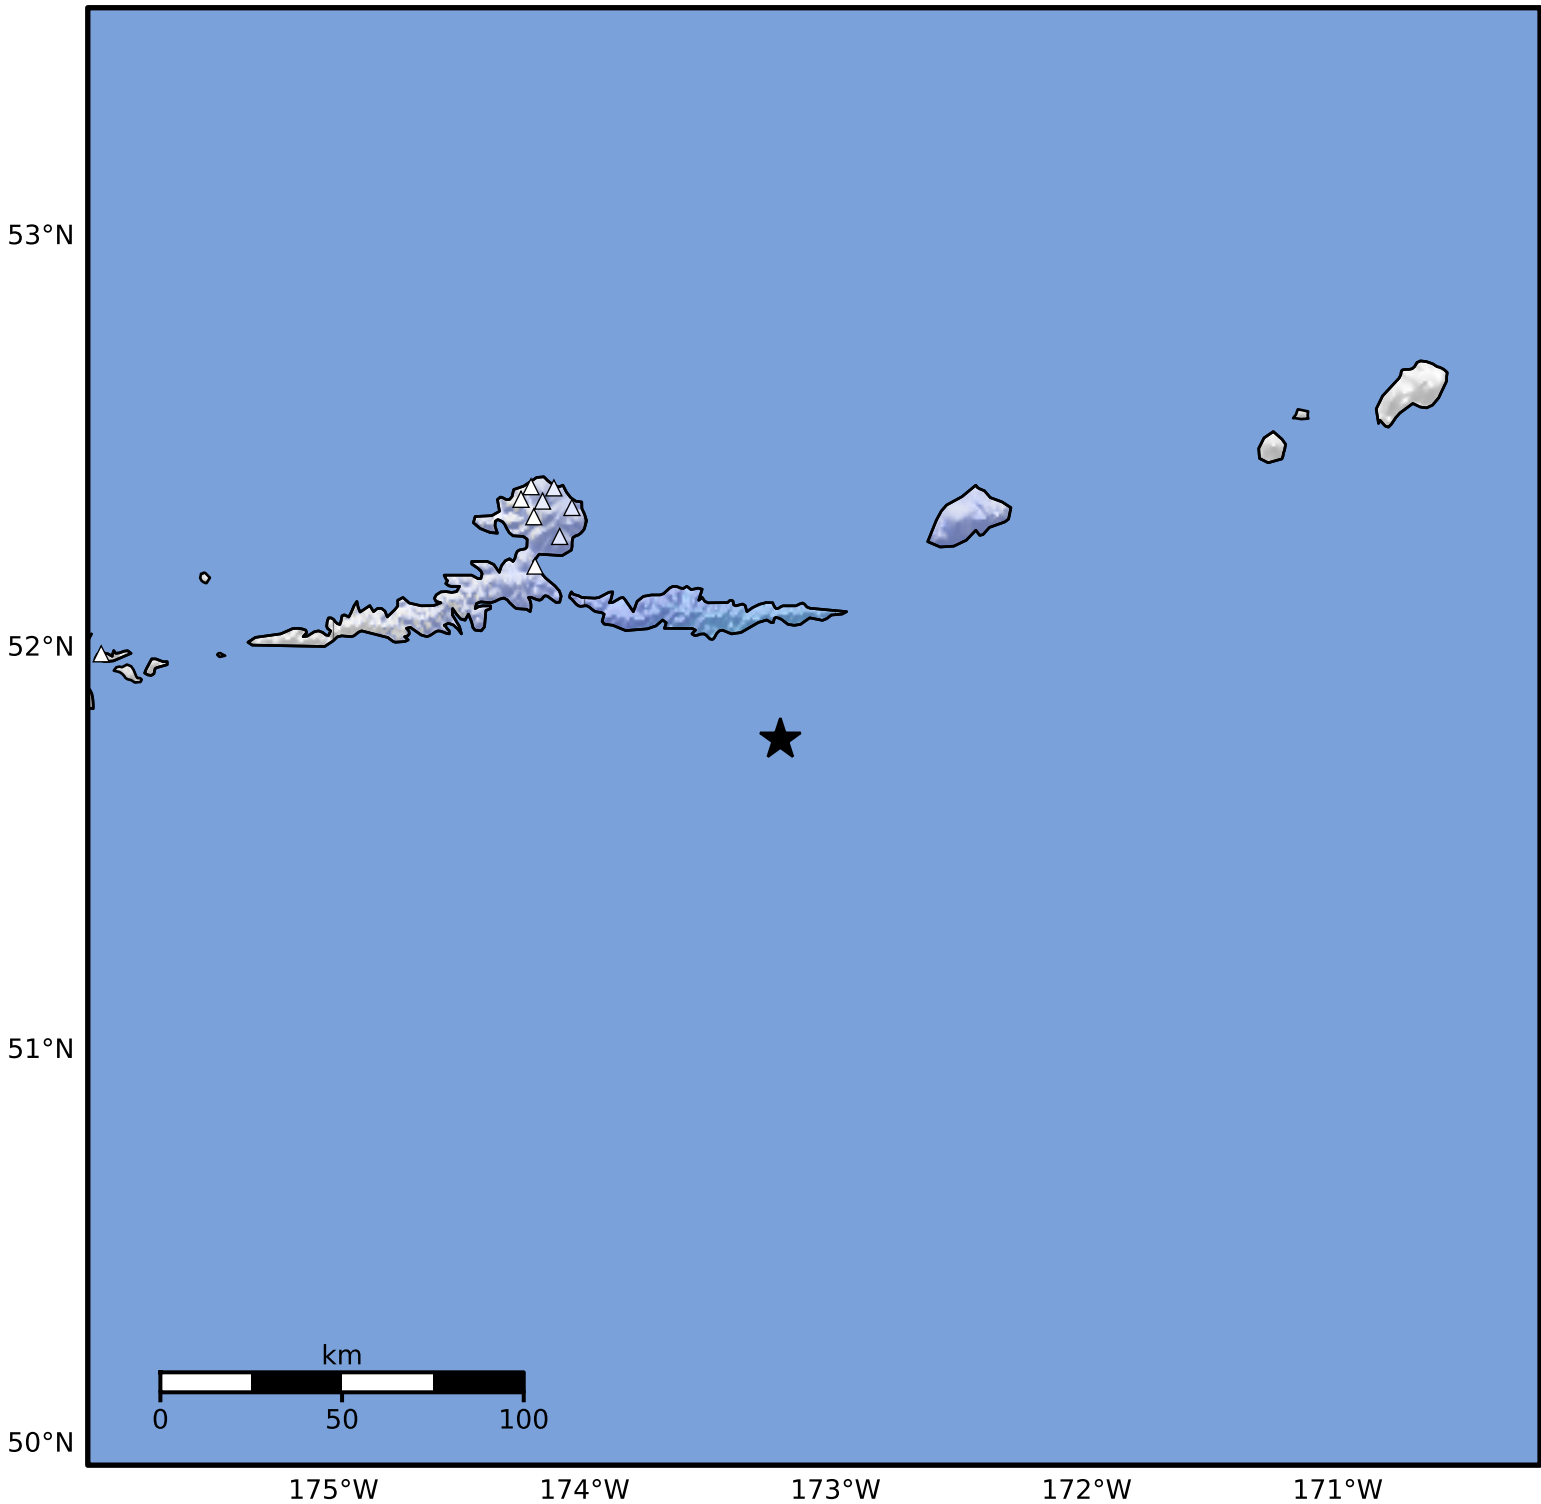

Macroseismic Intensity Map Alaska Earthquake Center
 ShakeMap: 82 km (51 miles) SE of Atka
 May 11, 2026 12:14:30 UTC M3.9 N51.78 W173.22 Depth: 23.6km ID:a2026jhbjbh

SHAKING	Not felt	Weak	Light	Moderate	Strong	Very strong	Severe	Violent	Extreme
DAMAGE	None	None	None	Very light	Light	Moderate	Moderate/heavy	Heavy	Very heavy
PGA(%g)	<0.0464	0.297	2.76	6.2	11.5	21.5	40.1	74.7	>139
PGV(cm/s)	<0.0215	0.135	1.41	4.65	9.64	20	41.4	85.8	>178
INTENSITY	I	II-III	IV	V	VI	VII	VIII	IX	X+

Scale based on Worden et al. (2012)

Version 7: Processed 2026-05-12T21:49:36Z

△ Seismic Instrument ○ Reported Intensity

★ Epicenter