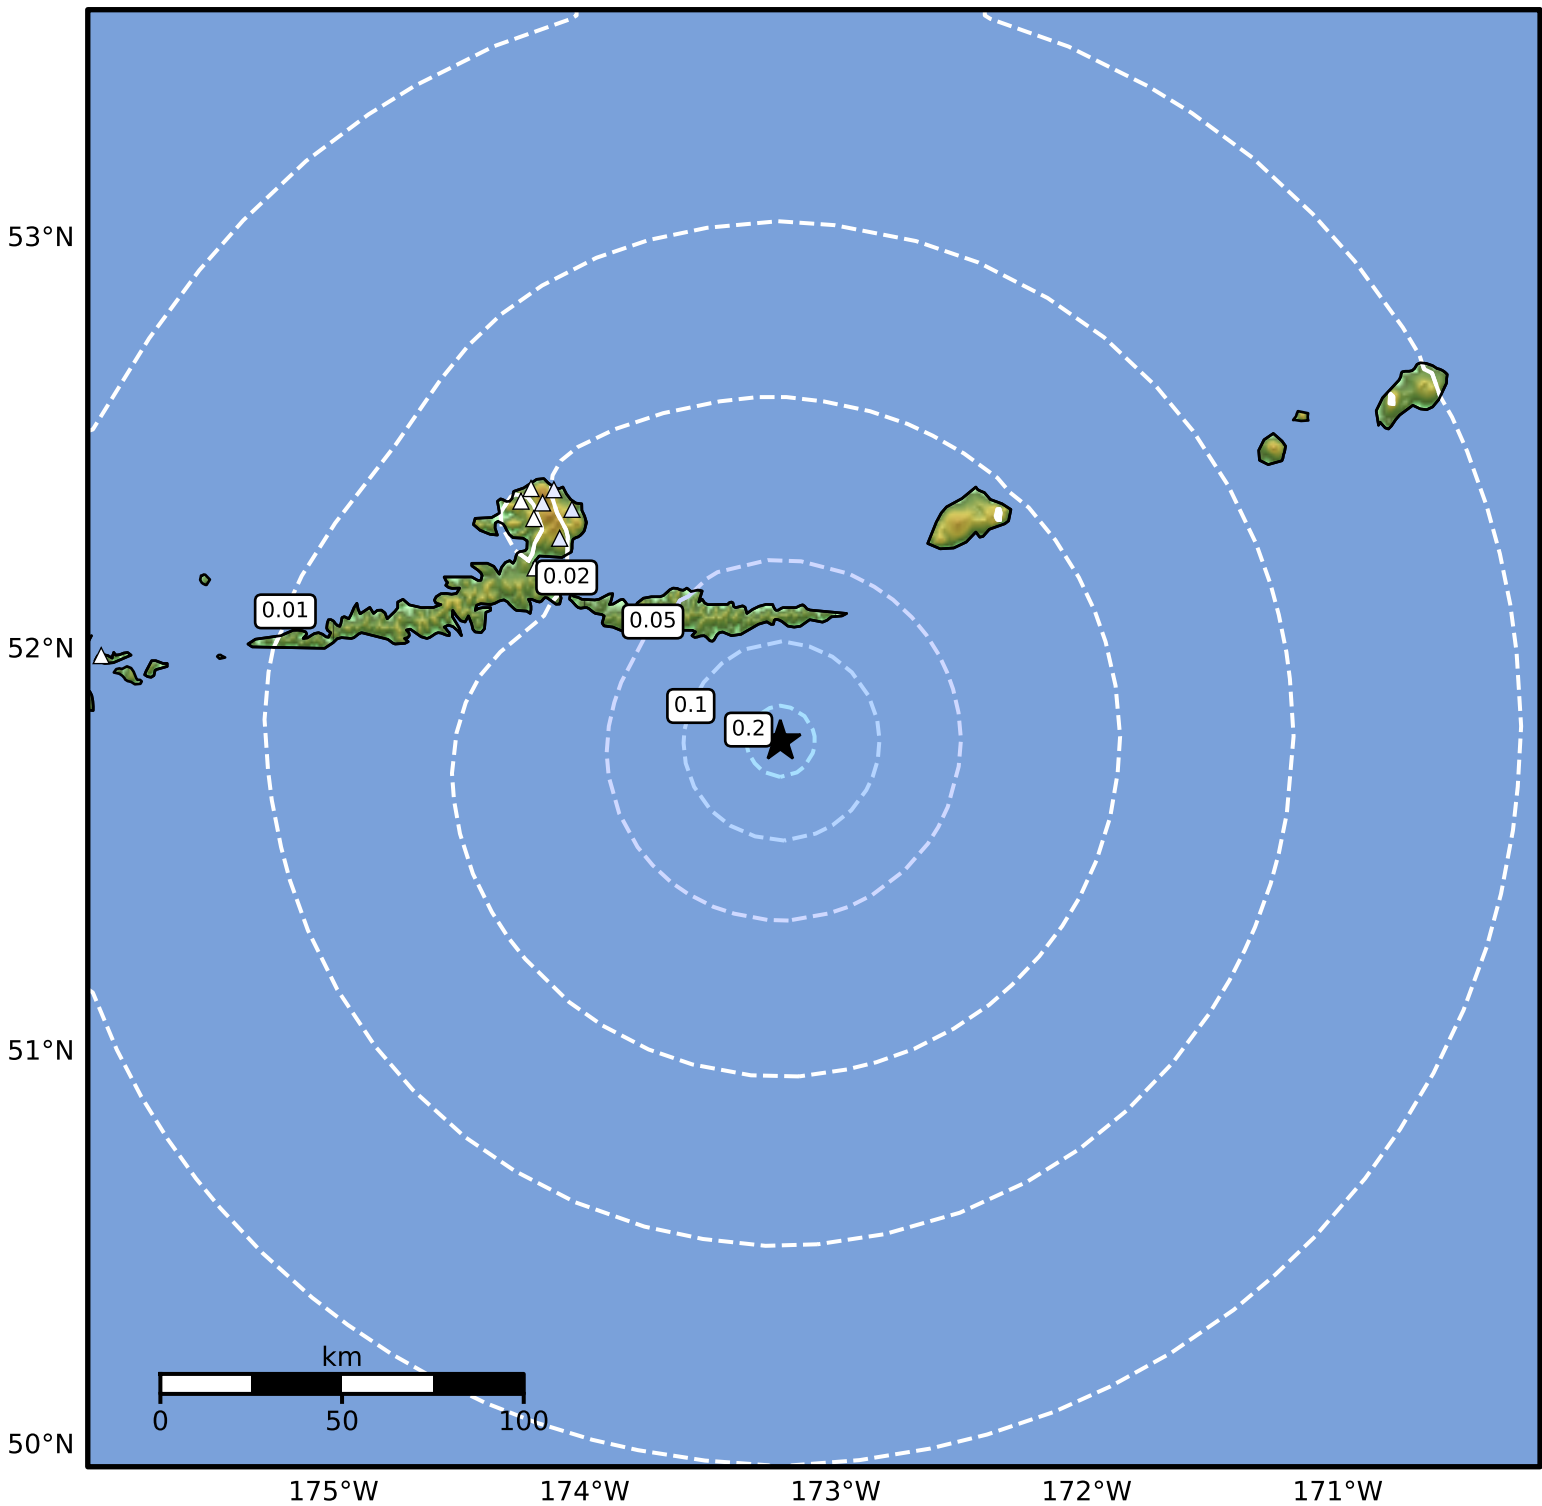

Peak Ground Velocity Map Alaska Earthquake Center
ShakeMap: 82 km (51 miles) SE of Atka
May 11, 2026 12:14:30 UTC M3.9 N51.78 W173.22 Depth: 23.6km ID:a2026jhbjbh

PGV (cm/s)	0.1	0.2	0.5	1	2	5	10	20	50	100	200
-------------------	------------	------------	------------	----------	----------	----------	-----------	-----------	-----------	------------	------------

Scale based on Worden et al. (2012)

Version 7: Processed 2026-05-12T21:49:36Z

△ Seismic Instrument ○ Reported Intensity

★ Epicenter