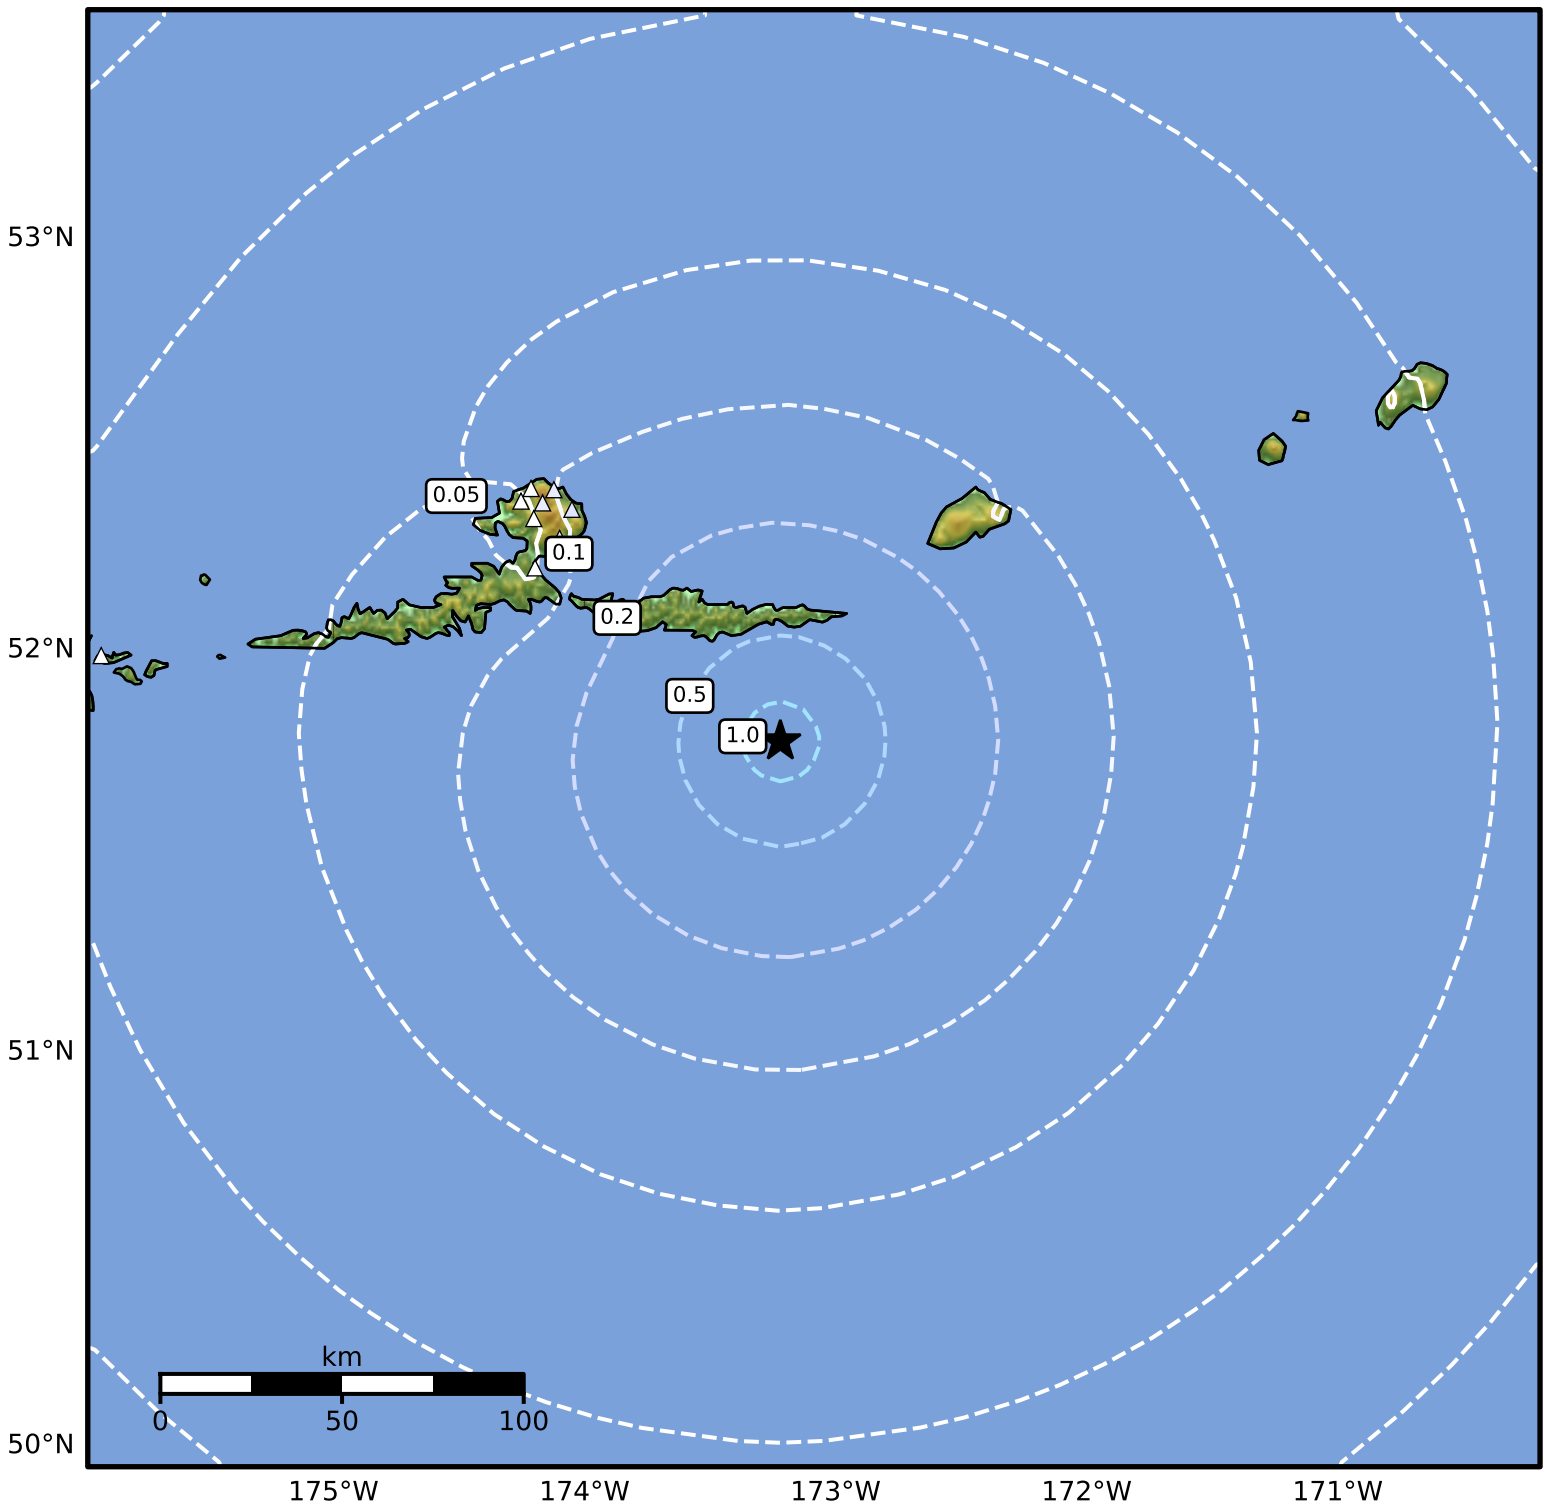

0.3 Second Peak Spectral Acceleration Map Alaska Earthquake Center
 ShakeMap: 82 km (51 miles) SE of Atka
 May 11, 2026 12:14:30 UTC M3.9 N51.78 W173.22 Depth: 23.6km ID:a2026jhbjbh

SA(0.3) (%g)	0.1	0.2	0.5	1	2	5	10	20	50	100	200
--------------	-----	-----	-----	---	---	---	----	----	----	-----	-----

Scale based on Worden et al. (2012)

Version 7: Processed 2026-05-12T21:49:36Z

△ Seismic Instrument ○ Reported Intensity

★ Epicenter