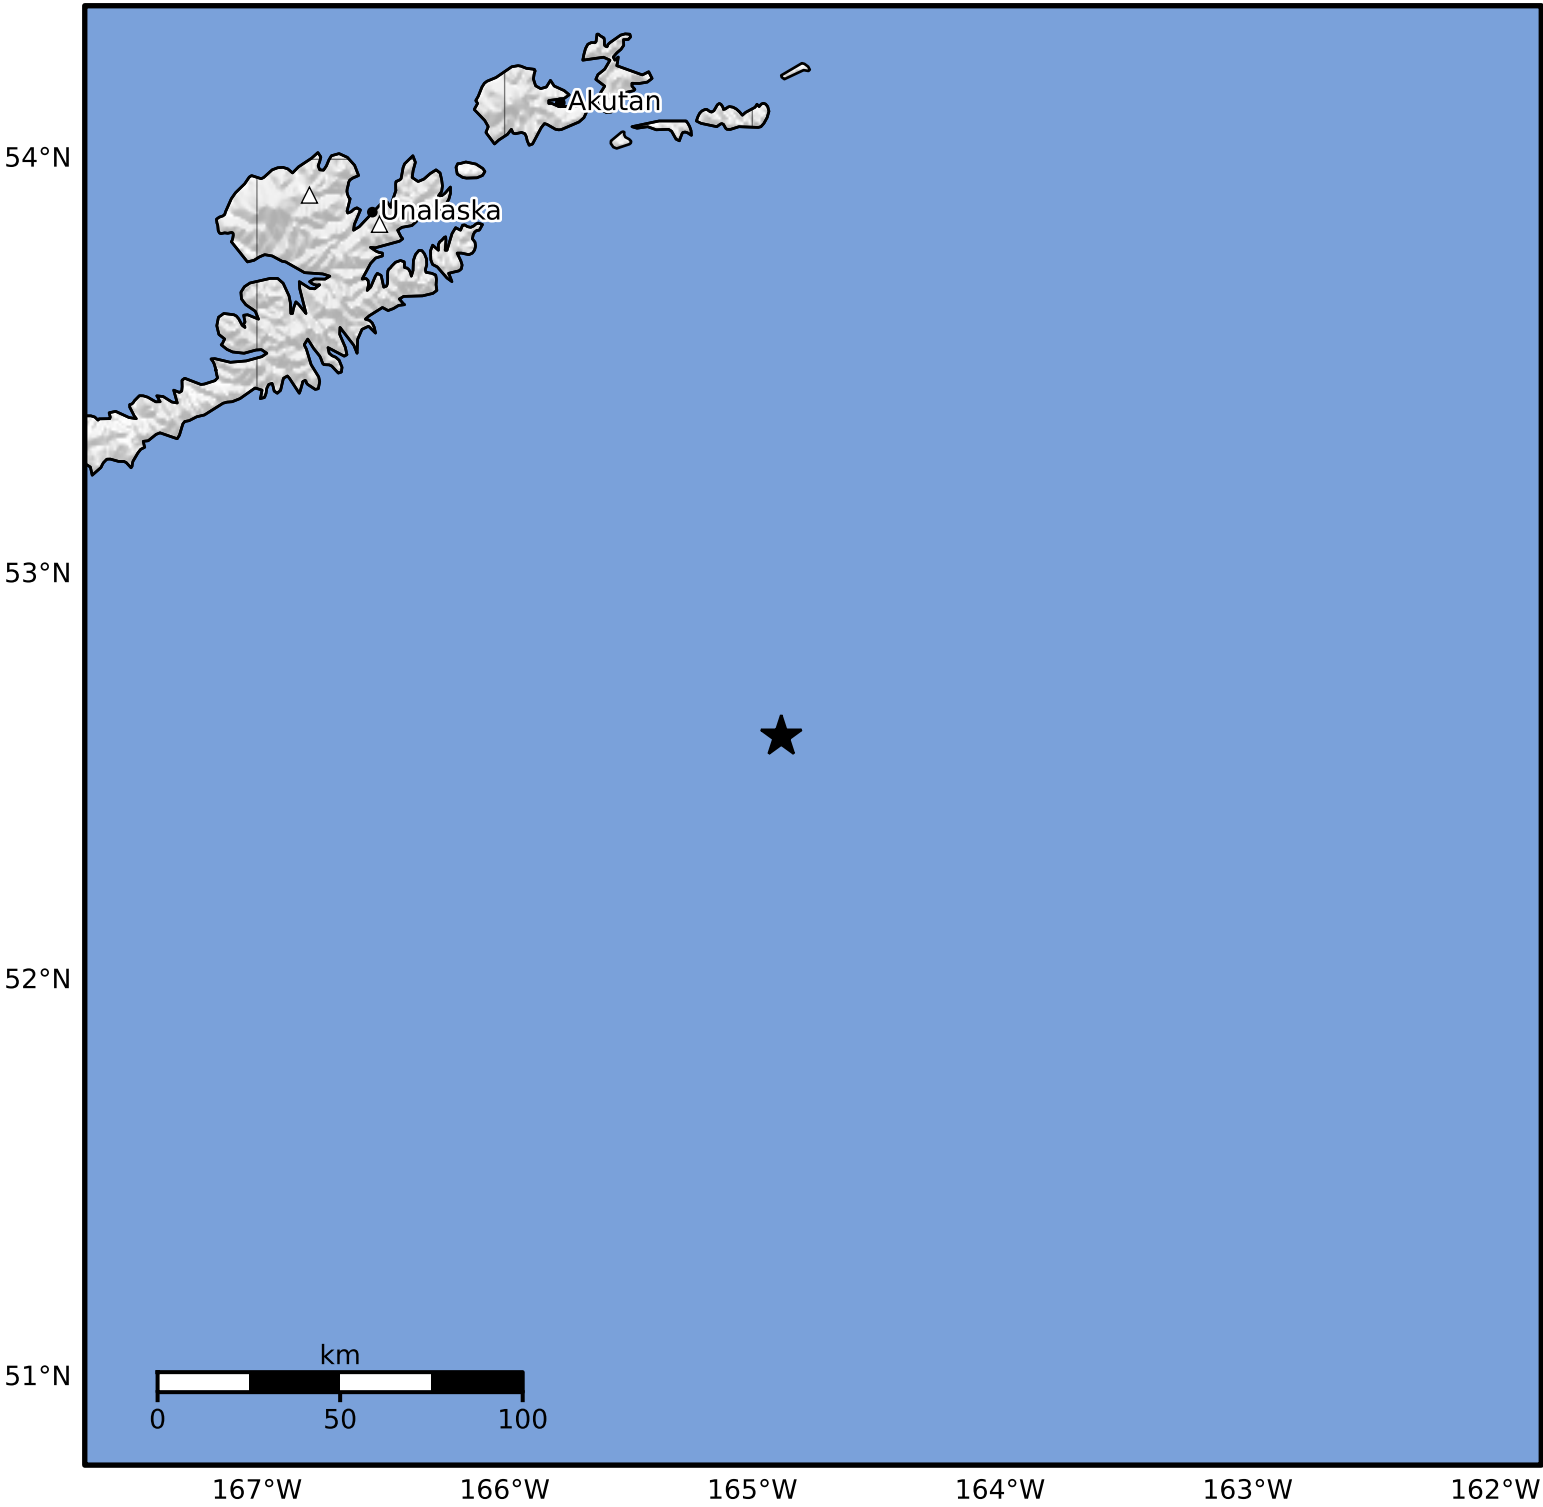

Macroseismic Intensity Map Alaska Earthquake Center
 ShakeMap: 179 km (111 miles) SE of Unalaska
 May 11, 2026 14:10:27 UTC M3.5 N52.60 W164.88 Depth: 27.0km ID:a2026jhffpj

SHAKING	Not felt	Weak	Light	Moderate	Strong	Very strong	Severe	Violent	Extreme
DAMAGE	None	None	None	Very light	Light	Moderate	Moderate/heavy	Heavy	Very heavy
PGA(%g)	<0.0464	0.297	2.76	6.2	11.5	21.5	40.1	74.7	>139
PGV(cm/s)	<0.0215	0.135	1.41	4.65	9.64	20	41.4	85.8	>178
INTENSITY	I	II-III	IV	V	VI	VII	VIII	IX	X+

Scale based on Worden et al. (2012)

Version 3: Processed 2026-05-12T22:01:45Z

△ Seismic Instrument ○ Reported Intensity

★ Epicenter