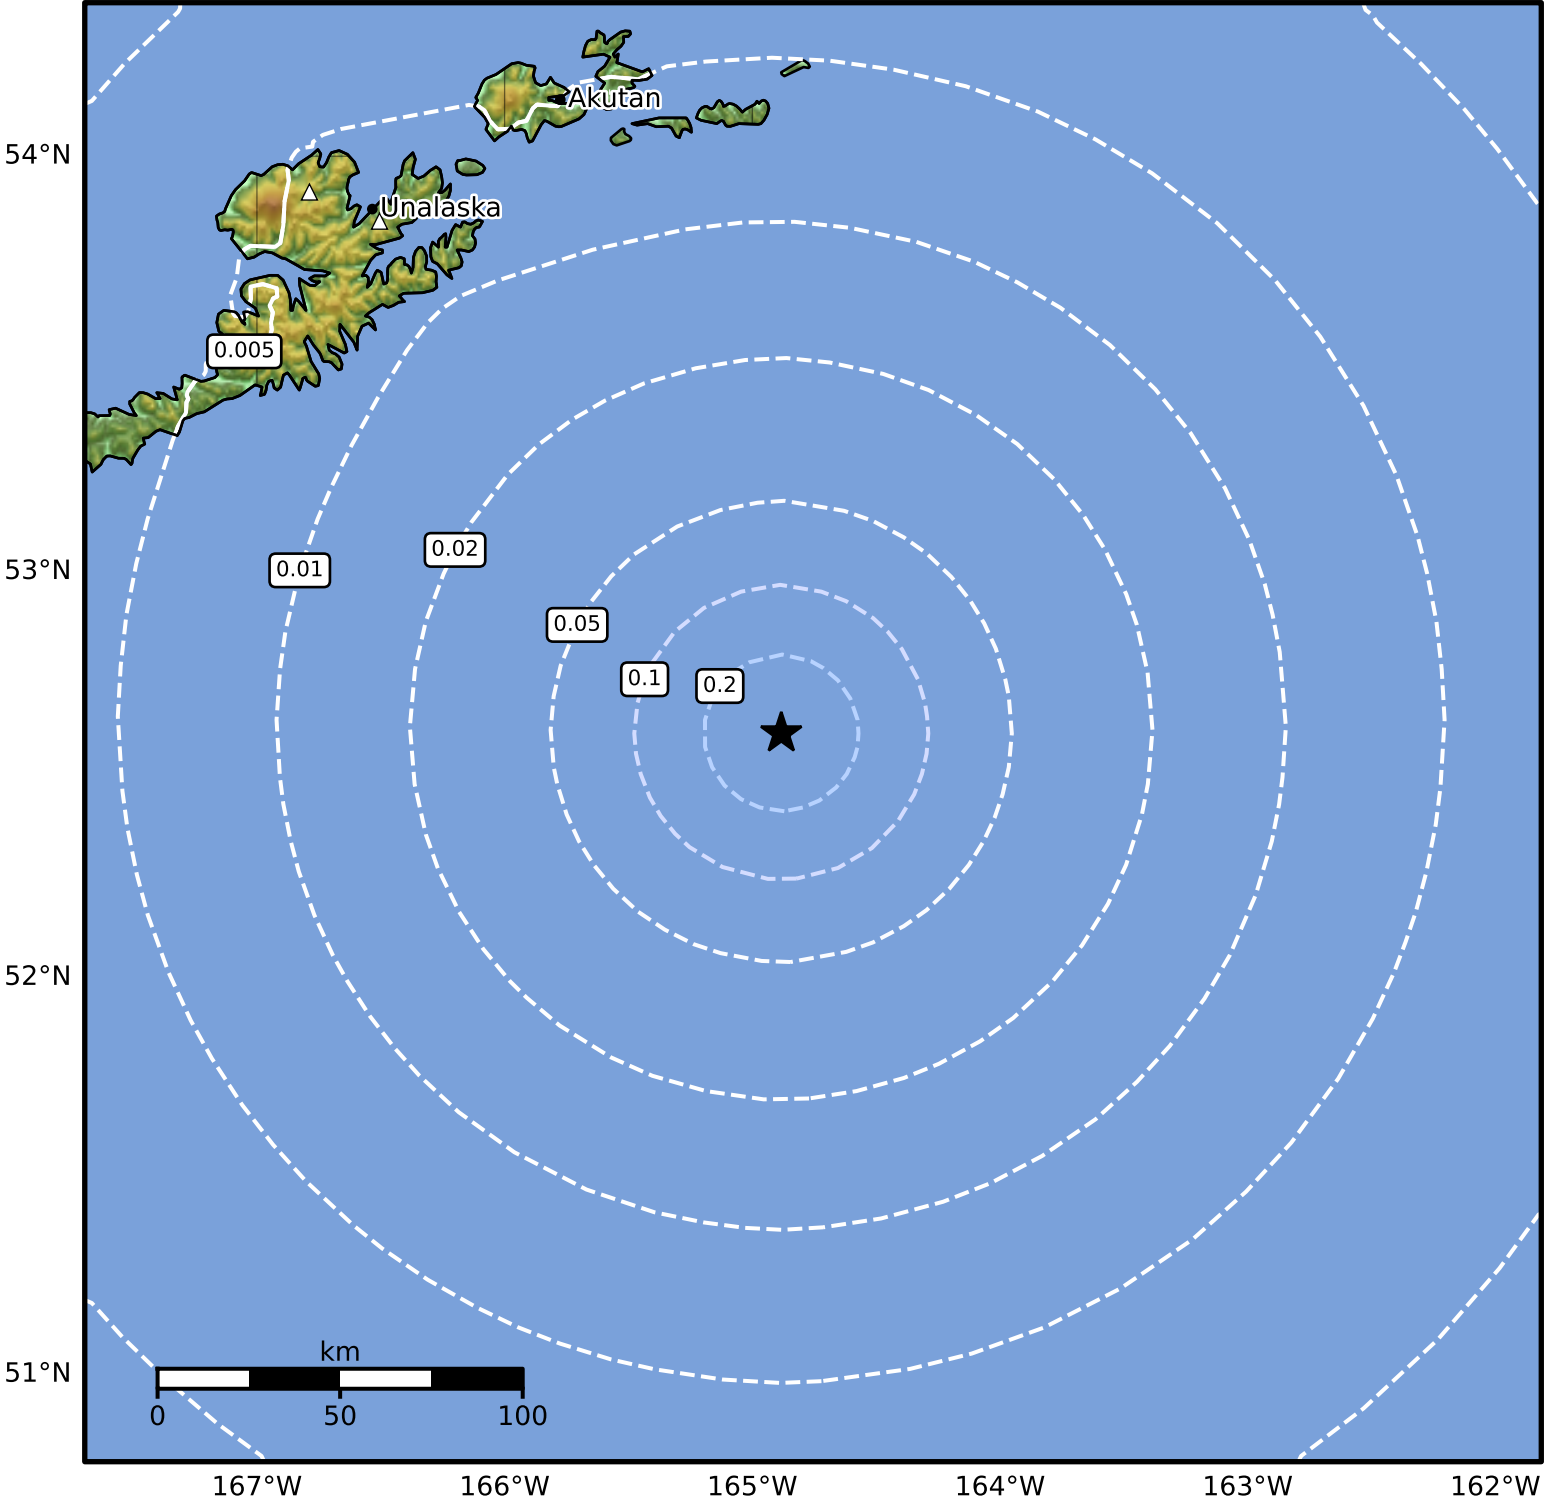

Peak Ground Acceleration Map Alaska Earthquake Center
 ShakeMap: 179 km (111 miles) SE of Unalaska
 May 11, 2026 14:10:27 UTC M3.5 N52.60 W164.88 Depth: 27.0km ID:a2026jhffpj

PGA (%g)	0.1	0.2	0.5	1	2	5	10	20	50	100	200
----------	-----	-----	-----	---	---	---	----	----	----	-----	-----

Scale based on Worden et al. (2012) Version 3: Processed 2026-05-12T22:01:45Z
 △ Seismic Instrument ○ Reported Intensity ★ Epicenter