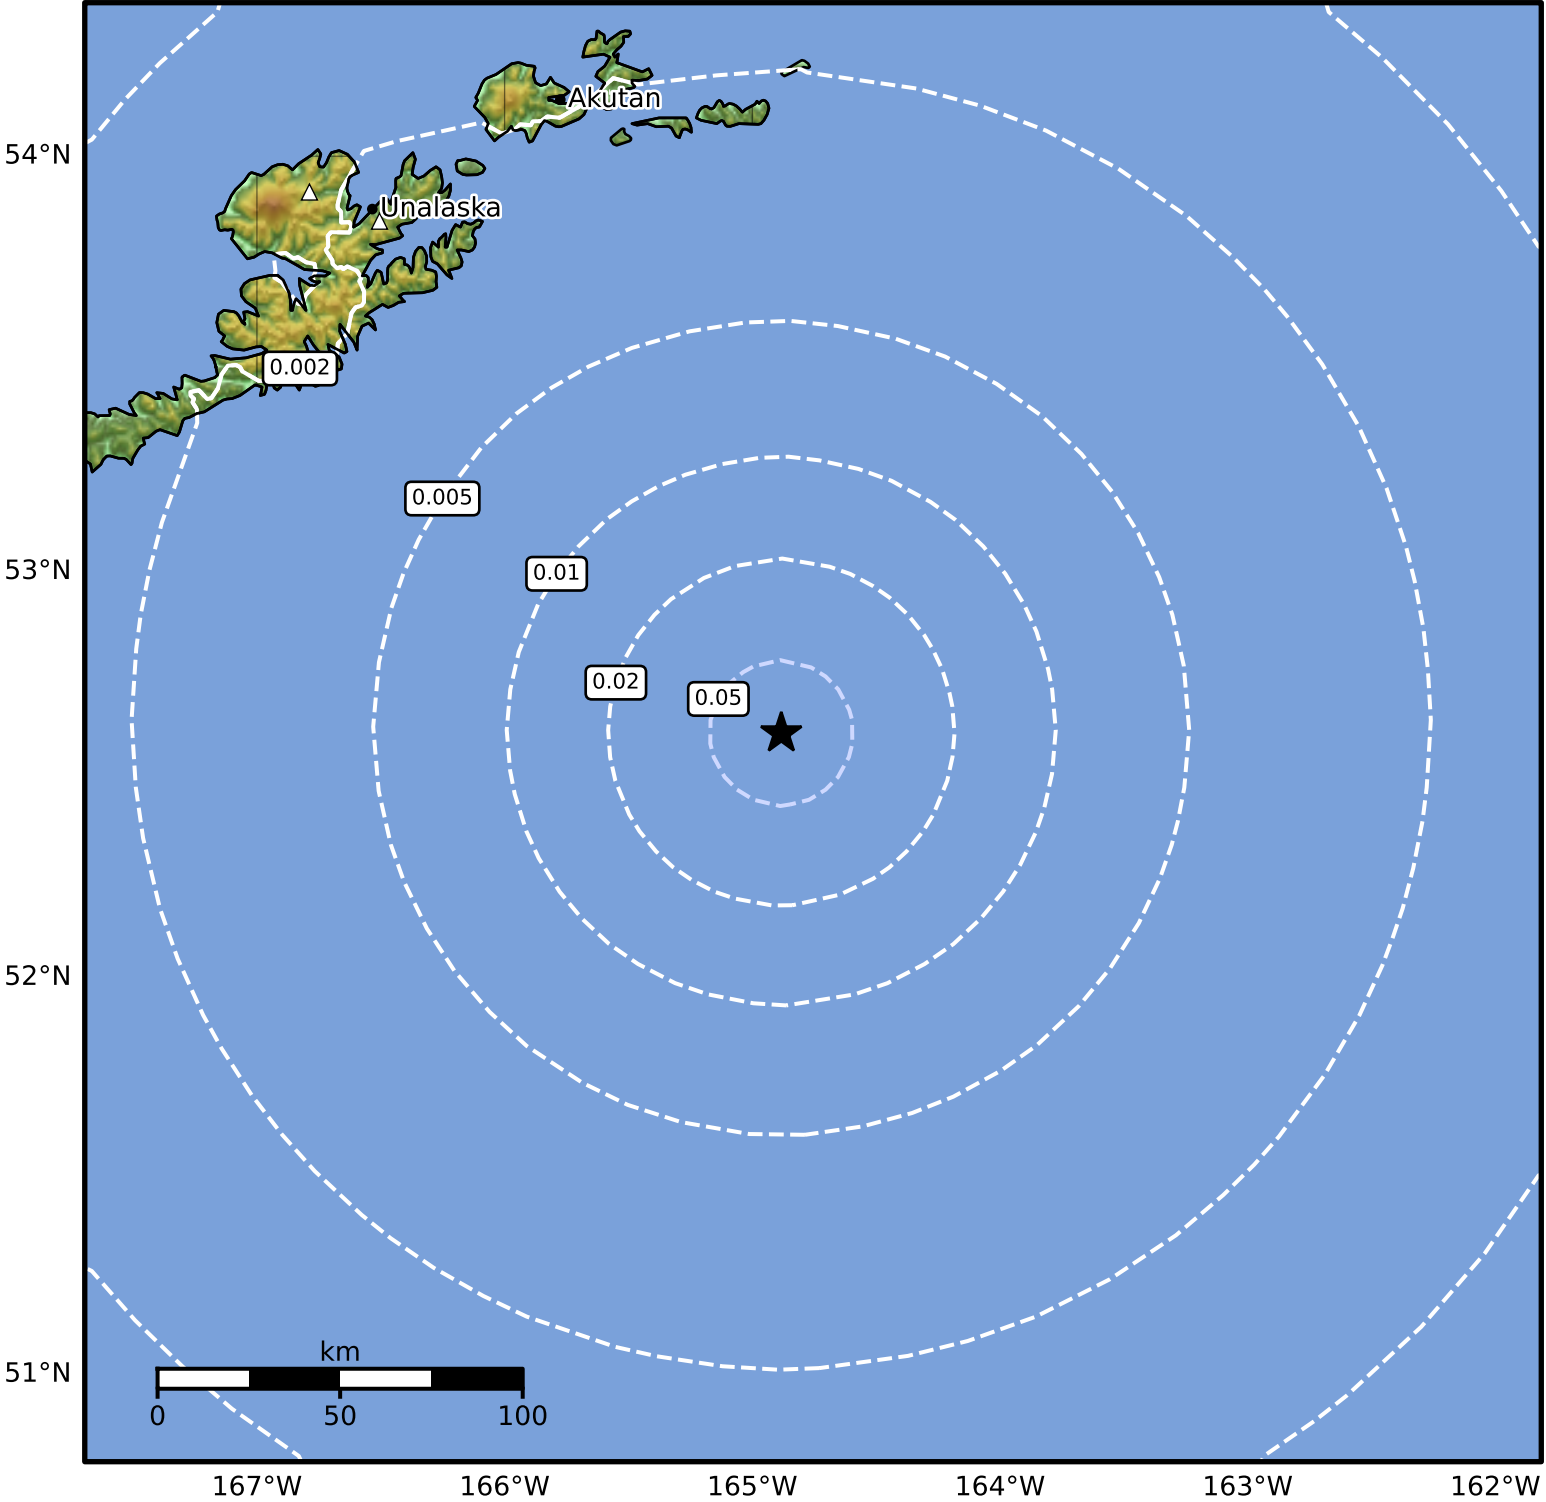

Peak Ground Velocity Map Alaska Earthquake Center
 ShakeMap: 179 km (111 miles) SE of Unalaska
 May 11, 2026 14:10:27 UTC M3.5 N52.60 W164.88 Depth: 27.0km ID:a2026jhffpj

PGV (cm/s)	0.1	0.2	0.5	1	2	5	10	20	50	100	200
-------------------	------------	------------	------------	----------	----------	----------	-----------	-----------	-----------	------------	------------

Scale based on Worden et al. (2012)

Version 3: Processed 2026-05-12T22:01:45Z

△ Seismic Instrument ○ Reported Intensity ★ Epicenter