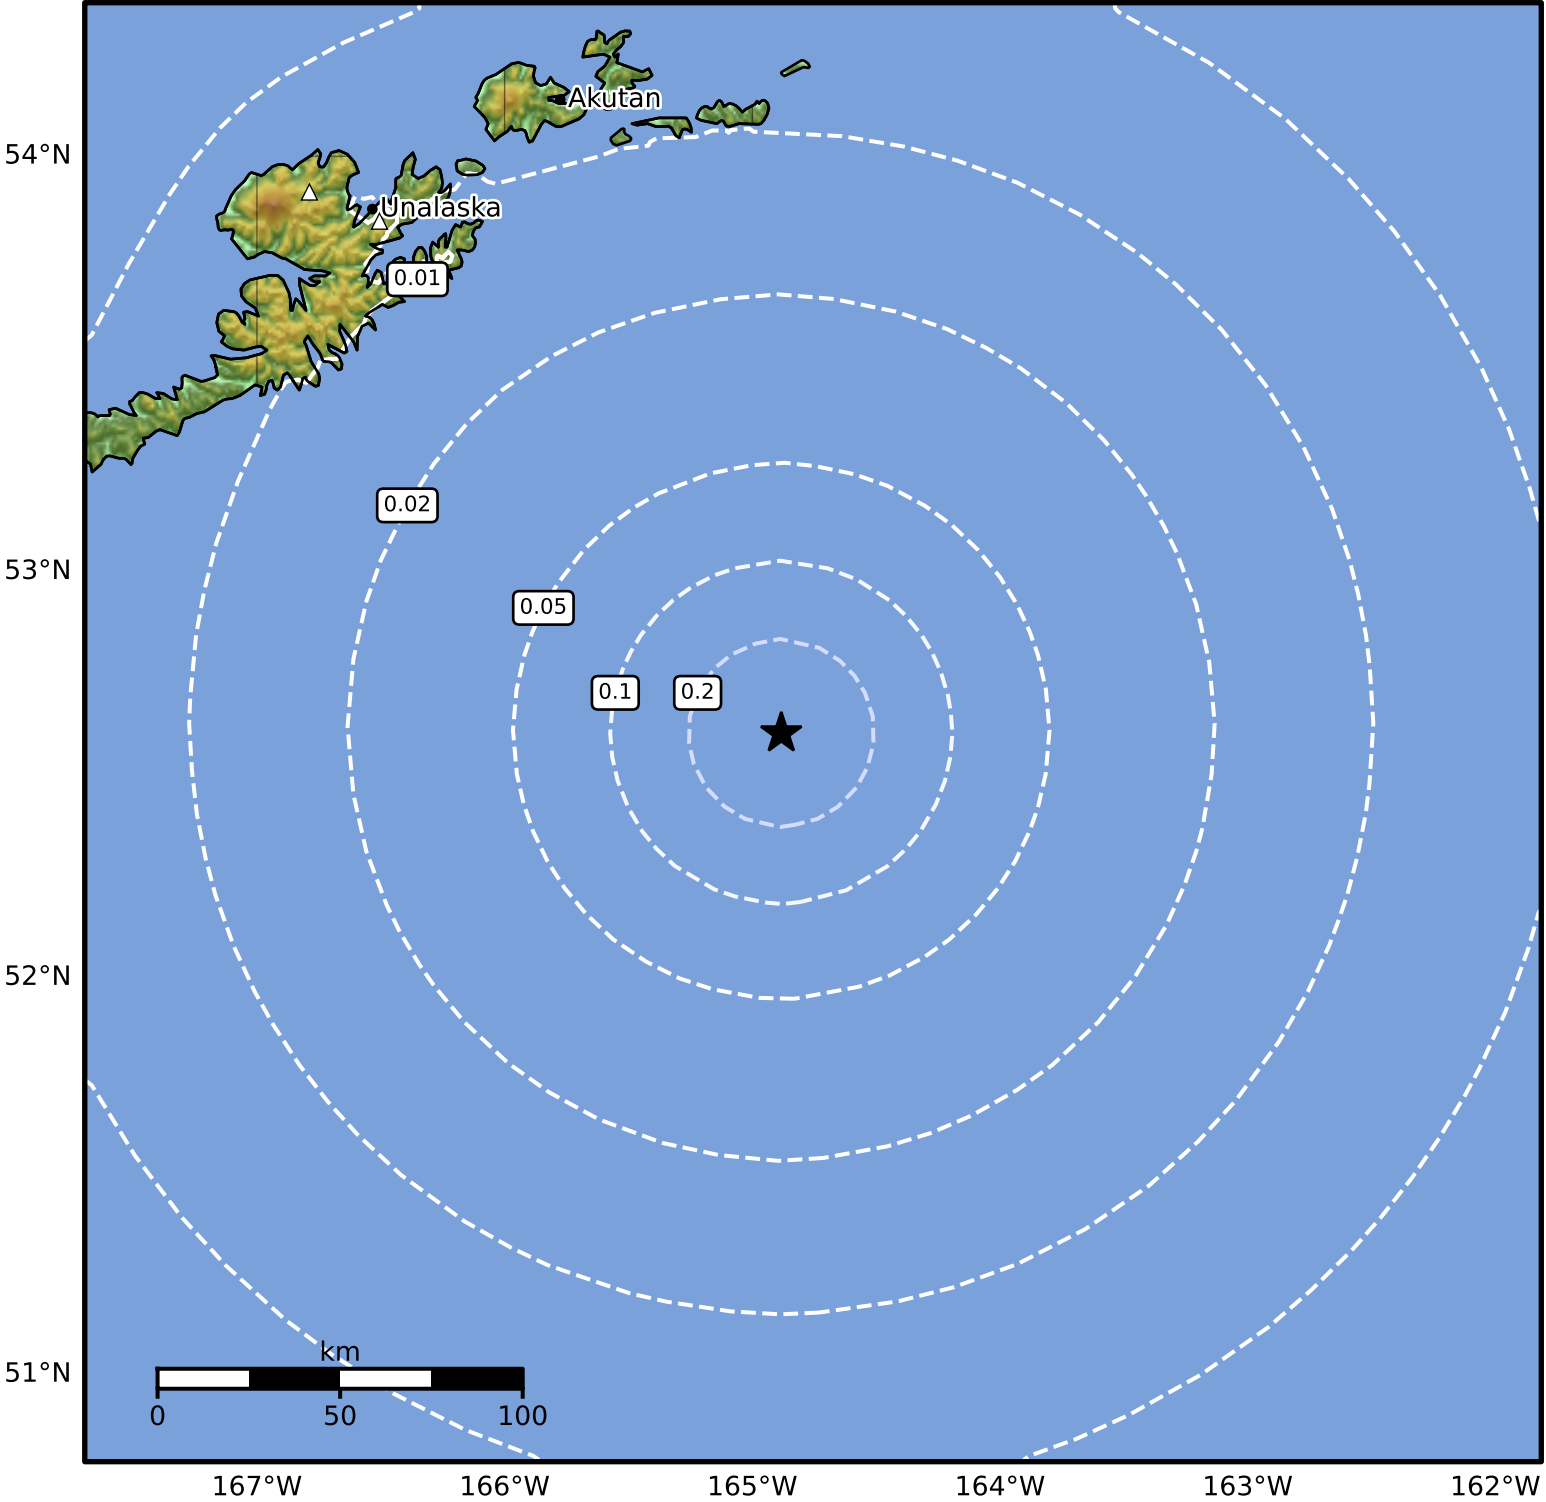

0.3 Second Peak Spectral Acceleration Map Alaska Earthquake Center
 ShakeMap: 179 km (111 miles) SE of Unalaska
 May 11, 2026 14:10:27 UTC M3.5 N52.60 W164.88 Depth: 27.0km ID:a2026jhffpj

SA(0.3) (%g)	0.1	0.2	0.5	1	2	5	10	20	50	100	200
--------------	-----	-----	-----	---	---	---	----	----	----	-----	-----

Scale based on Worden et al. (2012) Version 3: Processed 2026-05-12T22:01:45Z
 △ Seismic Instrument ○ Reported Intensity ★ Epicenter