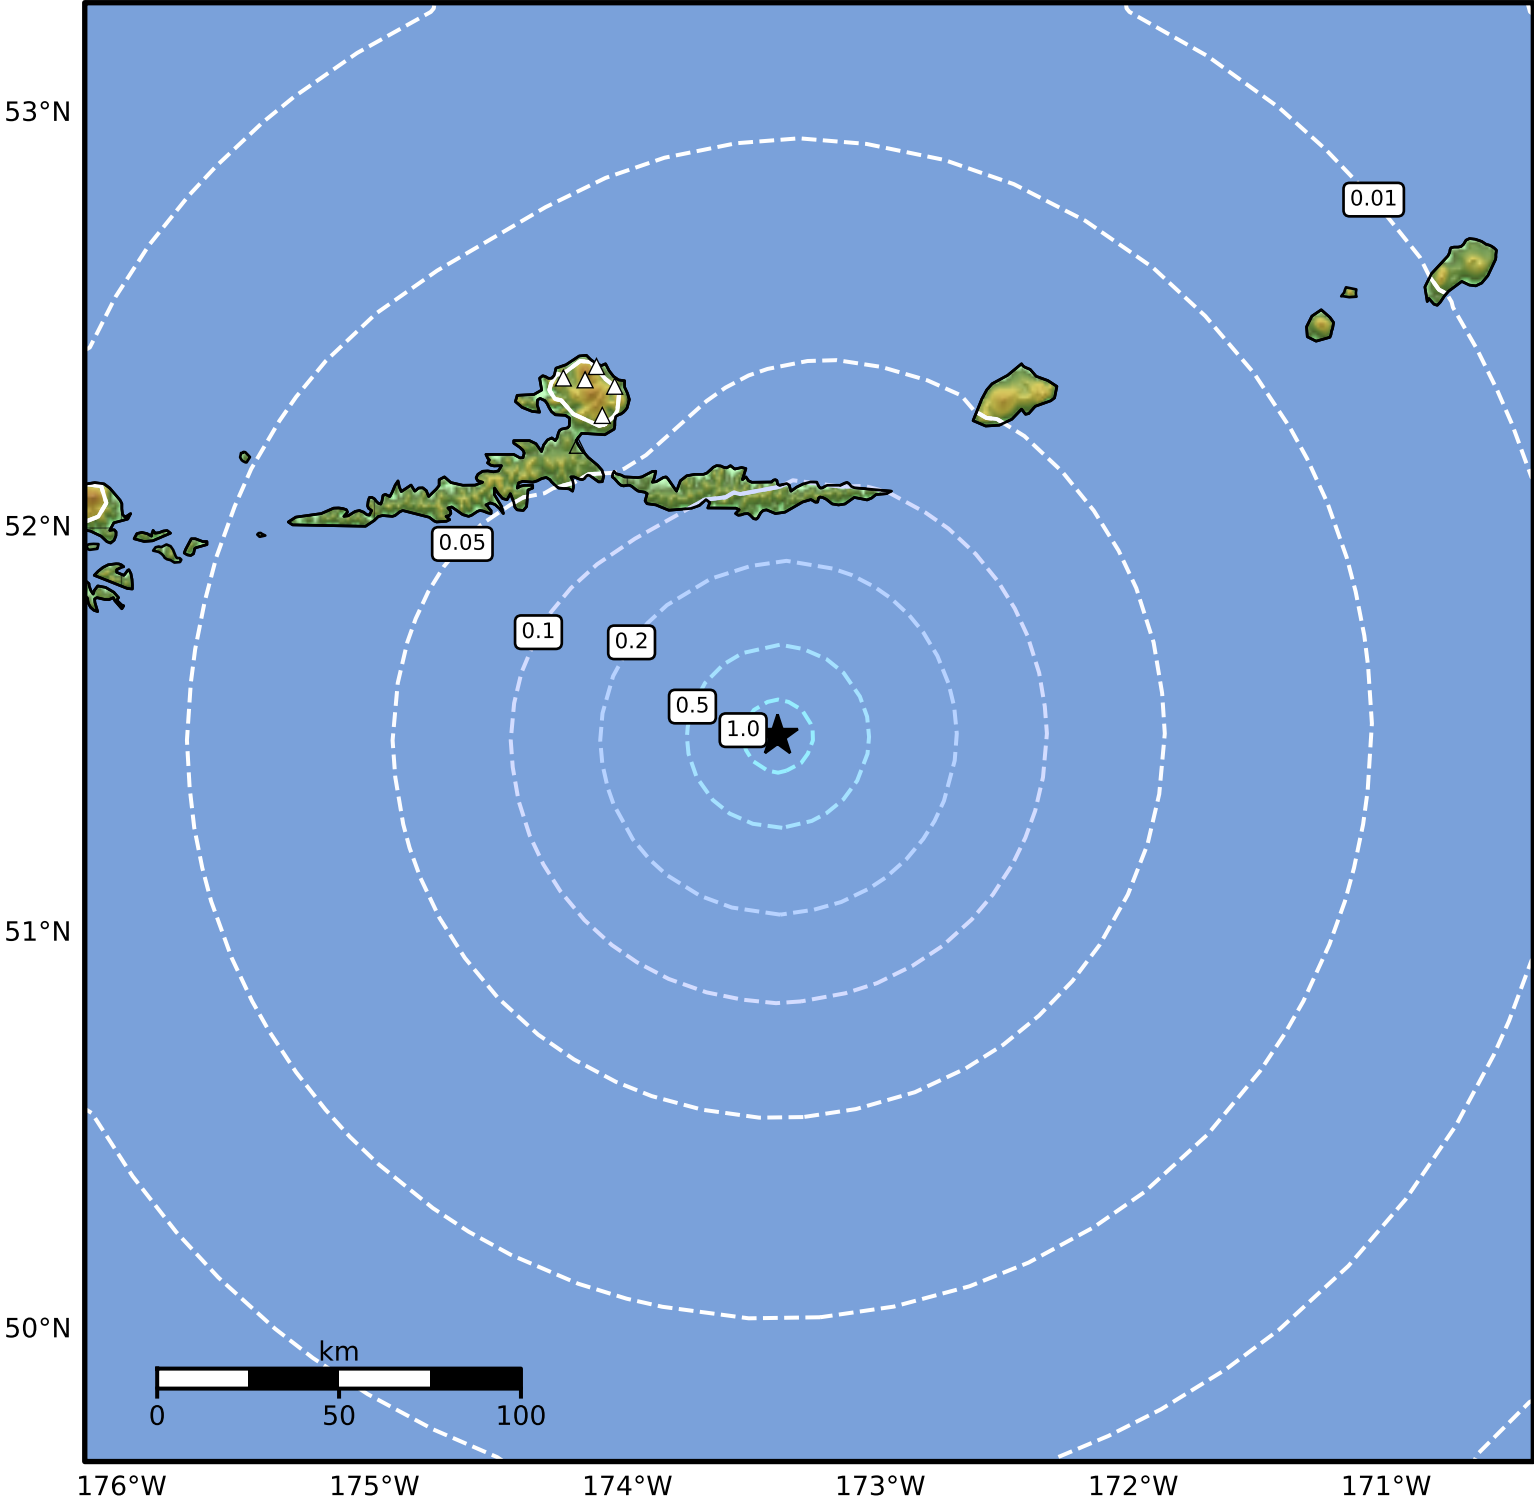

Peak Ground Acceleration Map Alaska Earthquake Center
 ShakeMap: 96 km (60 miles) SE of Atka
 May 11, 2026 16:31:02 UTC M3.5 N51.49 W173.41 Depth: 14.3km ID:a2026jhjxfj

PGA (%g)	0.1	0.2	0.5	1	2	5	10	20	50	100	200

Scale based on Worden et al. (2012)

Version 1: Processed 2026-05-11T16:35:14Z

- △ Seismic Instrument
- Reported Intensity
- ★ Epicenter