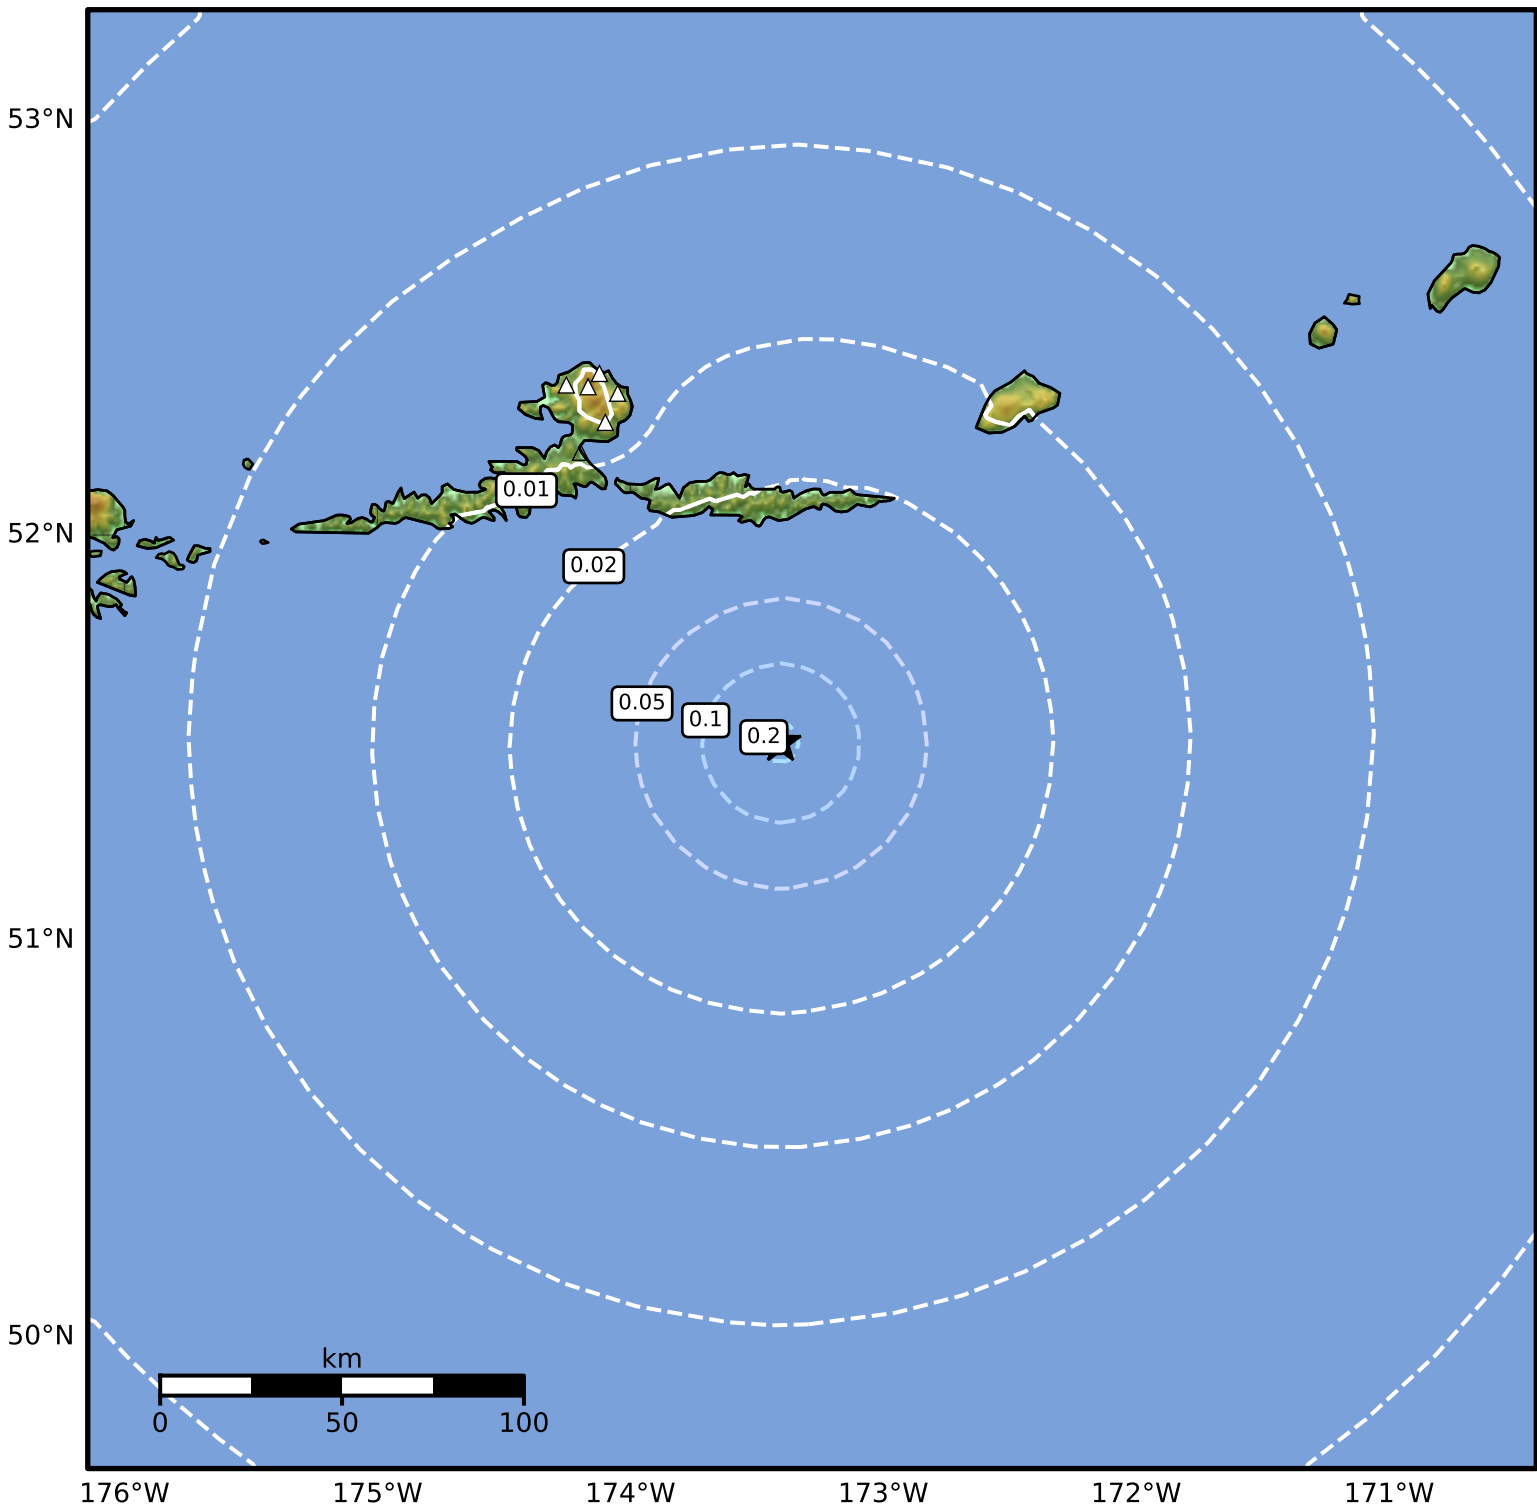

Peak Ground Velocity Map Alaska Earthquake Center  
ShakeMap: 96 km (60 miles) SE of Atka  
May 11, 2026 16:31:02 UTC M3.5 N51.49 W173.41 Depth: 14.3km ID:a2026jhjxfj

**PGV (cm/s)** 0.1 0.2 0.5 1 2 5 10 20 50 100 200

Scale based on Worden et al. (2012) Version 1: Processed 2026-05-11T16:35:14Z

△ Seismic Instrument ○ Reported Intensity ★ Epicenter