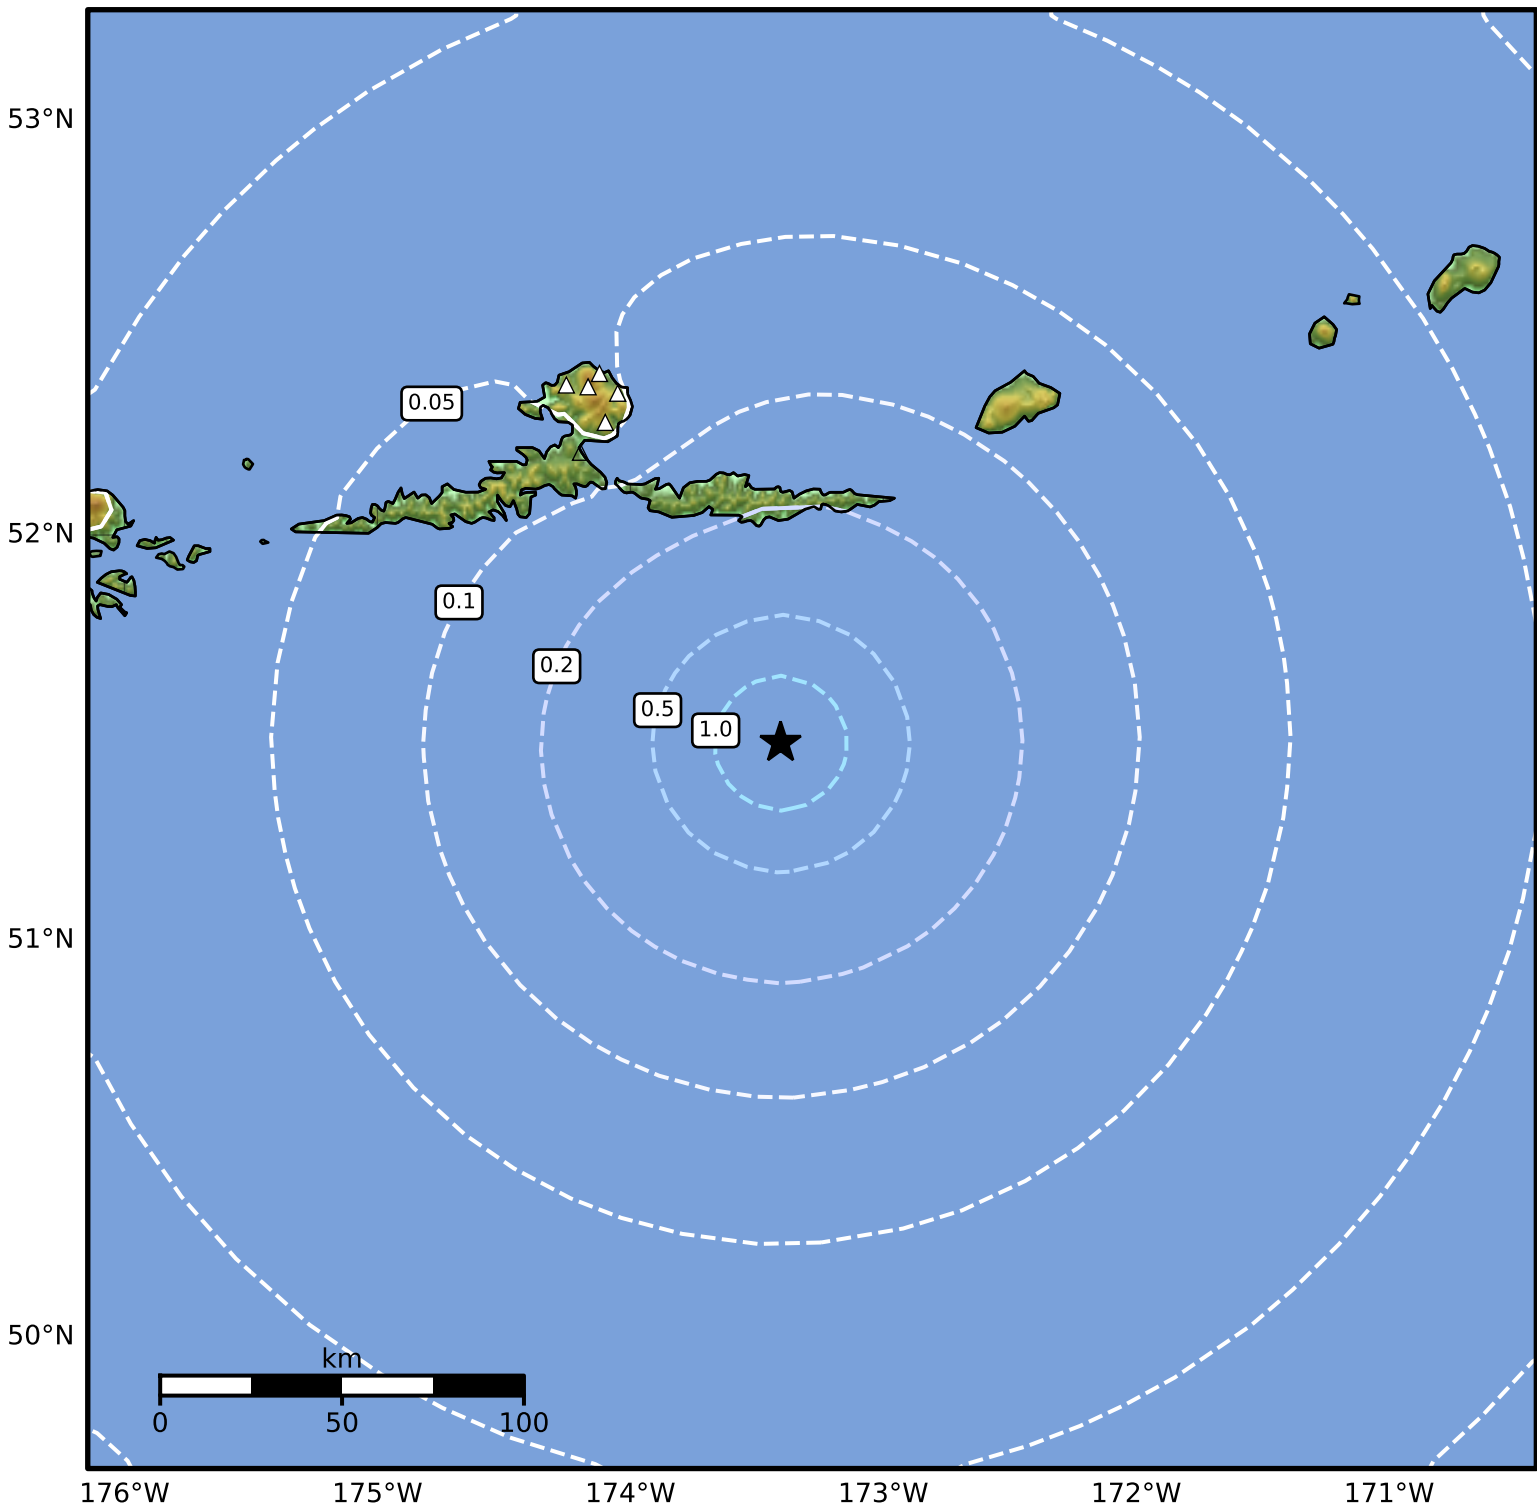

0.3 Second Peak Spectral Acceleration Map Alaska Earthquake Center
 ShakeMap: 96 km (60 miles) SE of Atka
 May 11, 2026 16:31:02 UTC M3.5 N51.49 W173.41 Depth: 14.3km ID:a2026jhjxfj

SA(0.3) (%g)	0.1	0.2	0.5	1	2	5	10	20	50	100	200
---------------------	------------	------------	------------	----------	----------	----------	-----------	-----------	-----------	------------	------------

Scale based on Worden et al. (2012)

Version 1: Processed 2026-05-11T16:35:14Z

△ Seismic Instrument ○ Reported Intensity

★ Epicenter