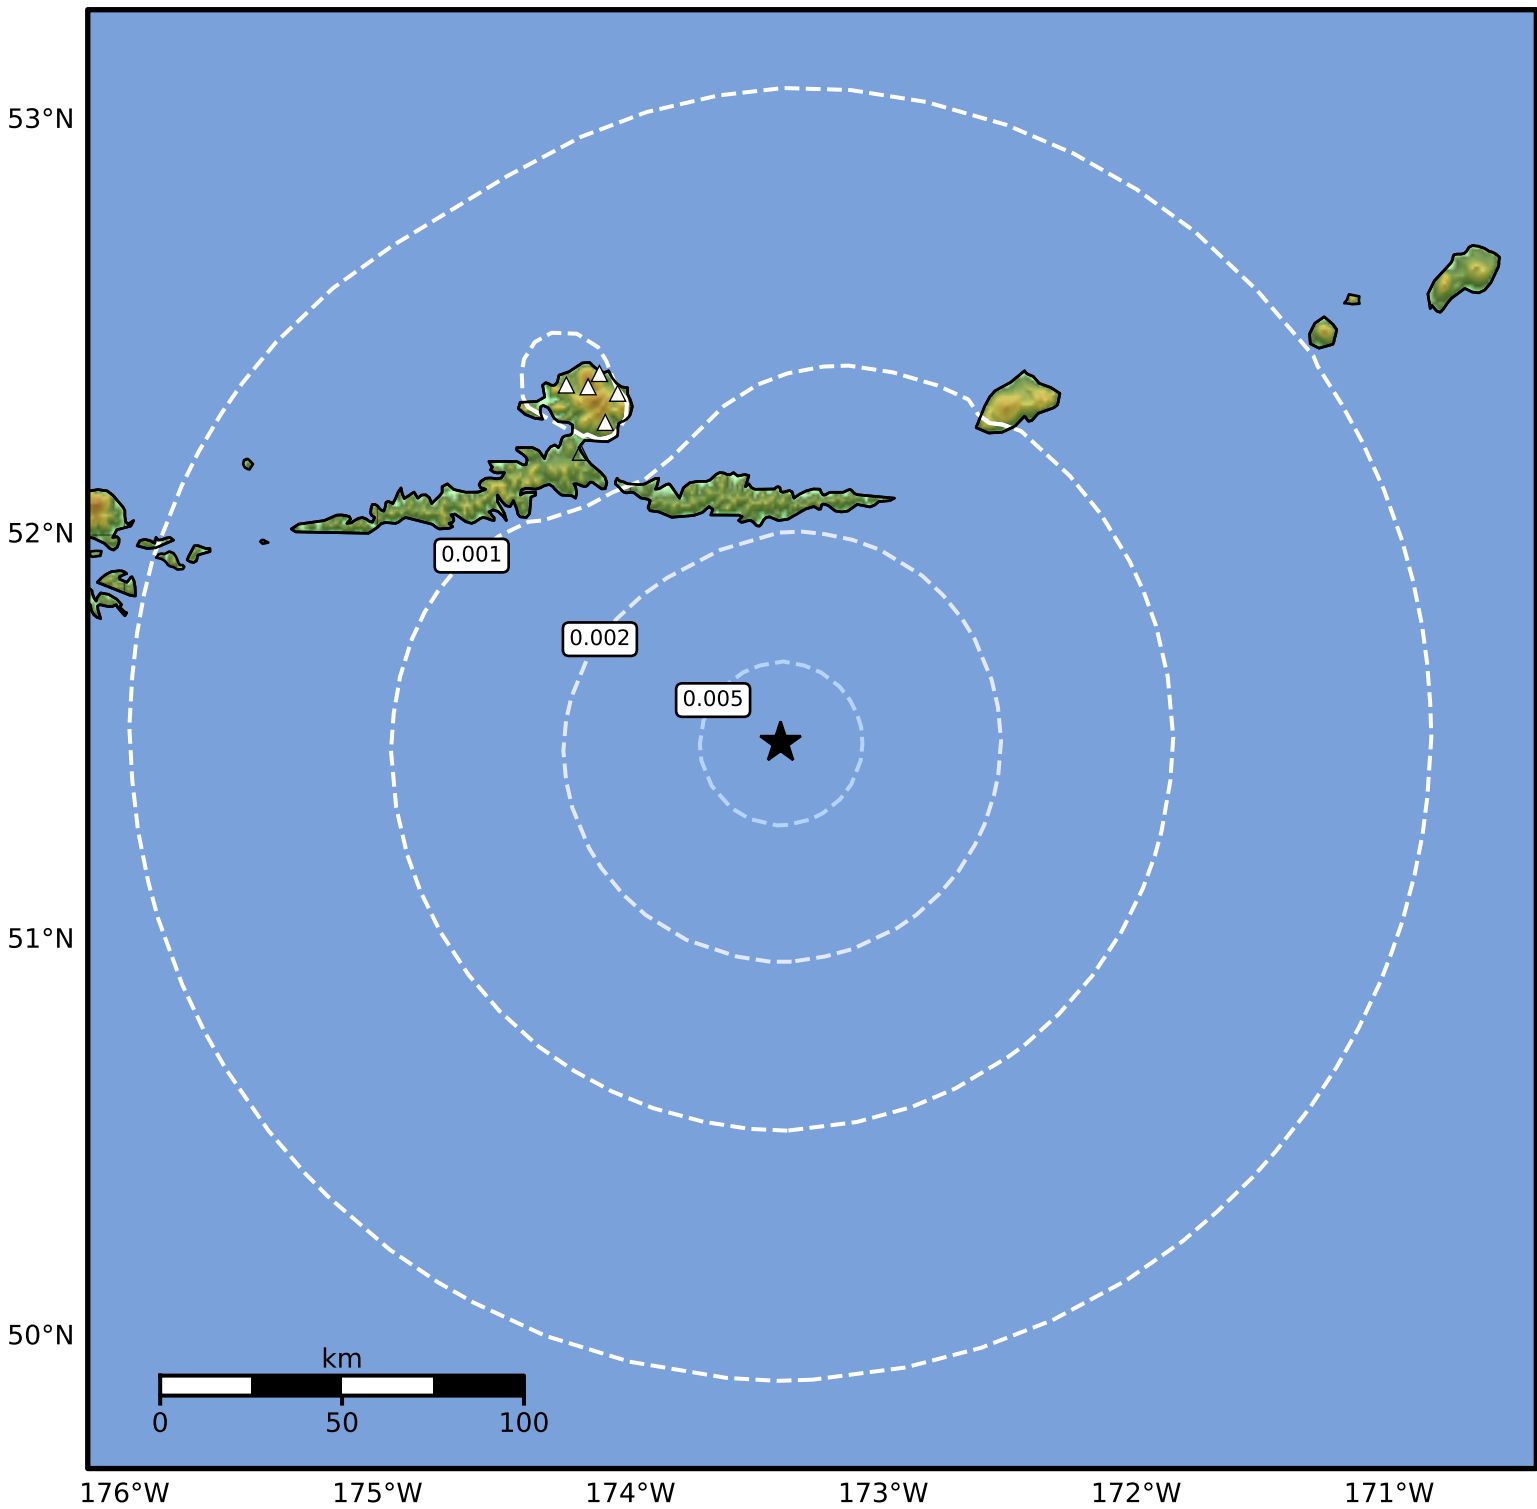

3.0 Second Peak Spectral Acceleration Map Alaska Earthquake Center
ShakeMap: 96 km (60 miles) SE of Atka
May 11, 2026 16:31:02 UTC M3.5 N51.49 W173.41 Depth: 14.3km ID:a2026jhjxfj

Scale based on Worden et al. (2012)

Version 1: Processed 2026-05-11T16:35:14Z

△ Seismic Instrument ○ Reported Intensity

★ Epicenter