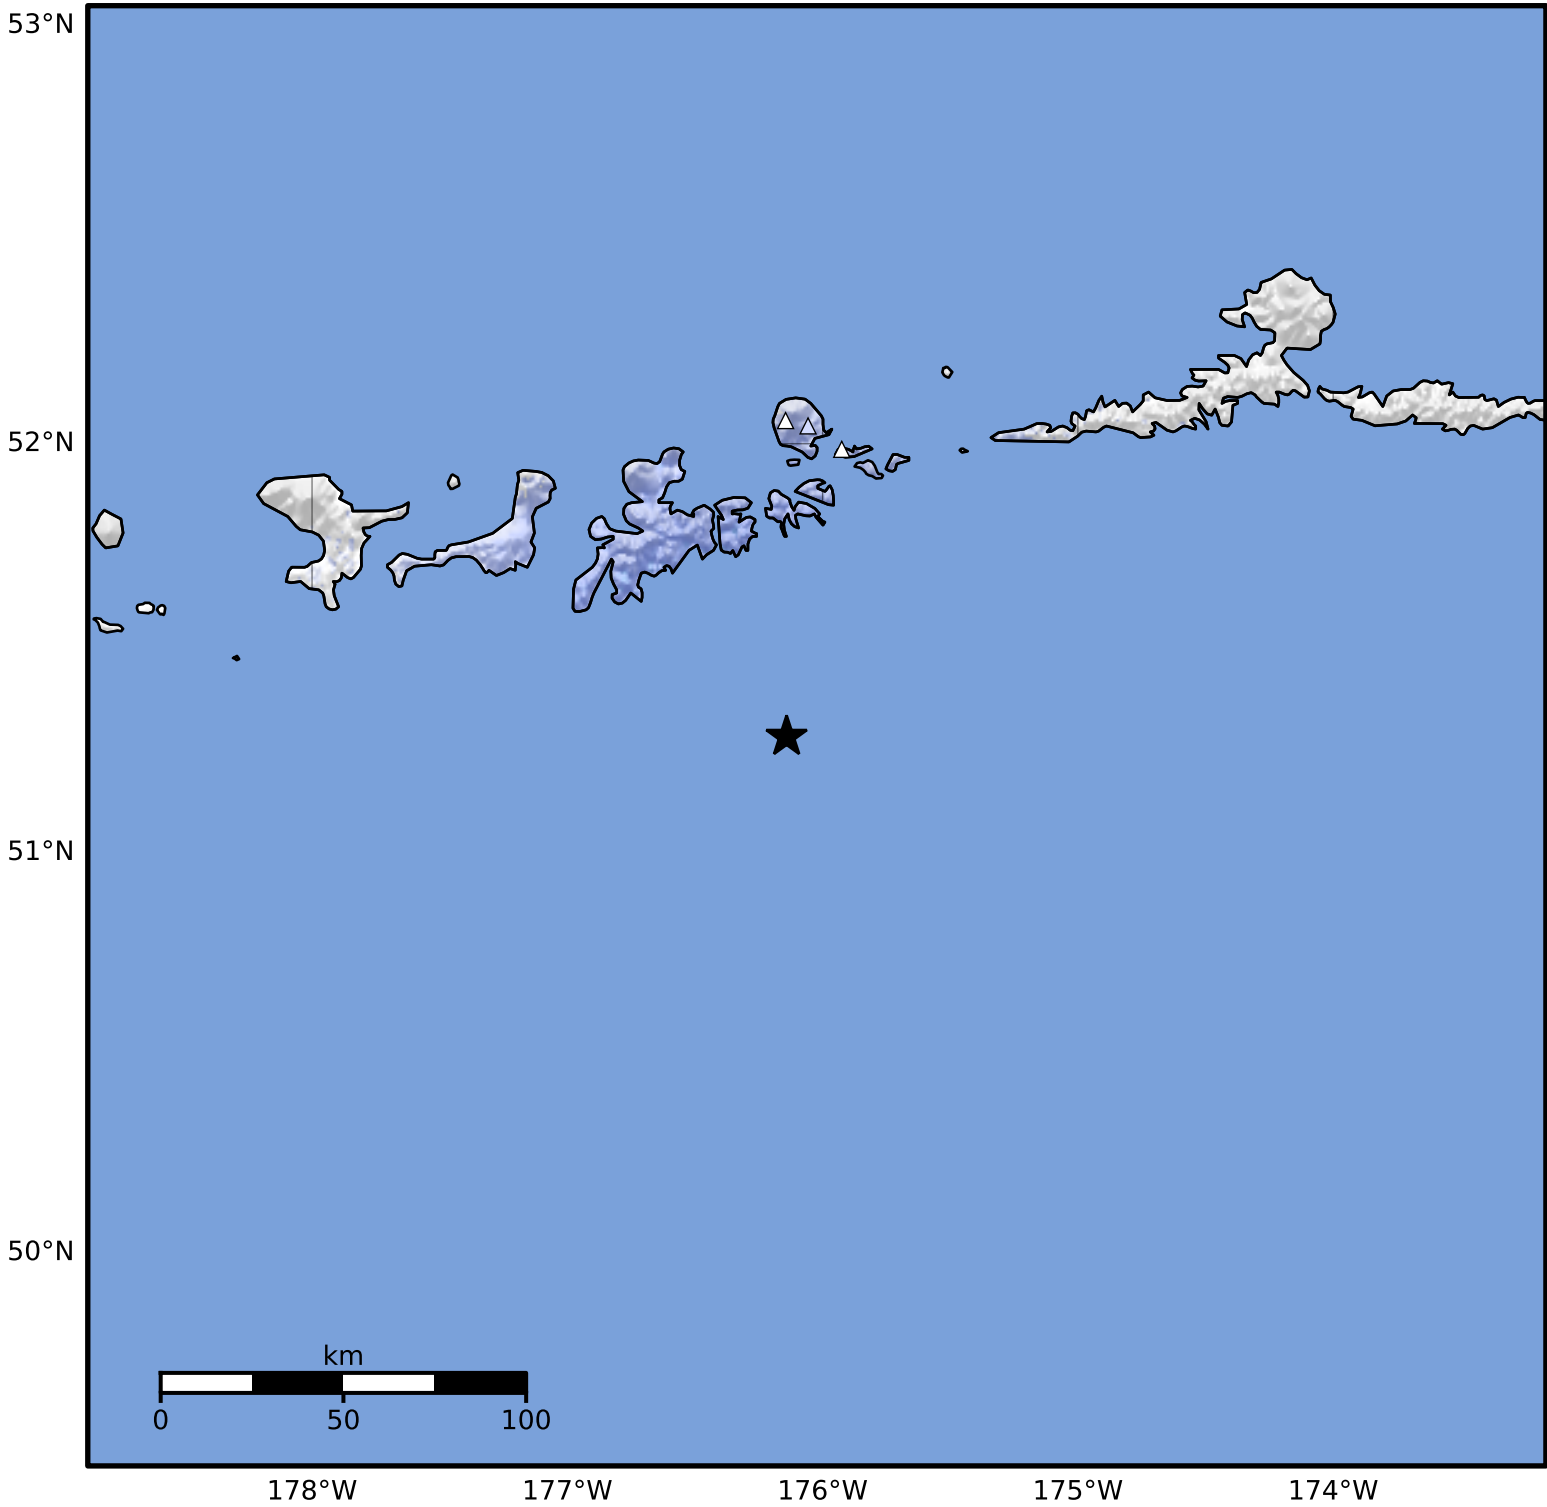

Macroseismic Intensity Map Alaska Earthquake Center
 ShakeMap: 73 km (46 miles) SSE of Adak
 May 13, 2026 00:56:43 UTC M3.4 N51.29 W176.14 Depth: 16.2km ID:a2026jjwueq

SHAKING	Not felt	Weak	Light	Moderate	Strong	Very strong	Severe	Violent	Extreme
DAMAGE	None	None	None	Very light	Light	Moderate	Moderate/heavy	Heavy	Very heavy
PGA(%g)	<0.0464	0.297	2.76	6.2	11.5	21.5	40.1	74.7	>139
PGV(cm/s)	<0.0215	0.135	1.41	4.65	9.64	20	41.4	85.8	>178
INTENSITY	I	II-III	IV	V	VI	VII	VIII	IX	X+

Scale based on Worden et al. (2012)

Version 2: Processed 2026-05-13T05:32:11Z

△ Seismic Instrument ○ Reported Intensity

★ Epicenter