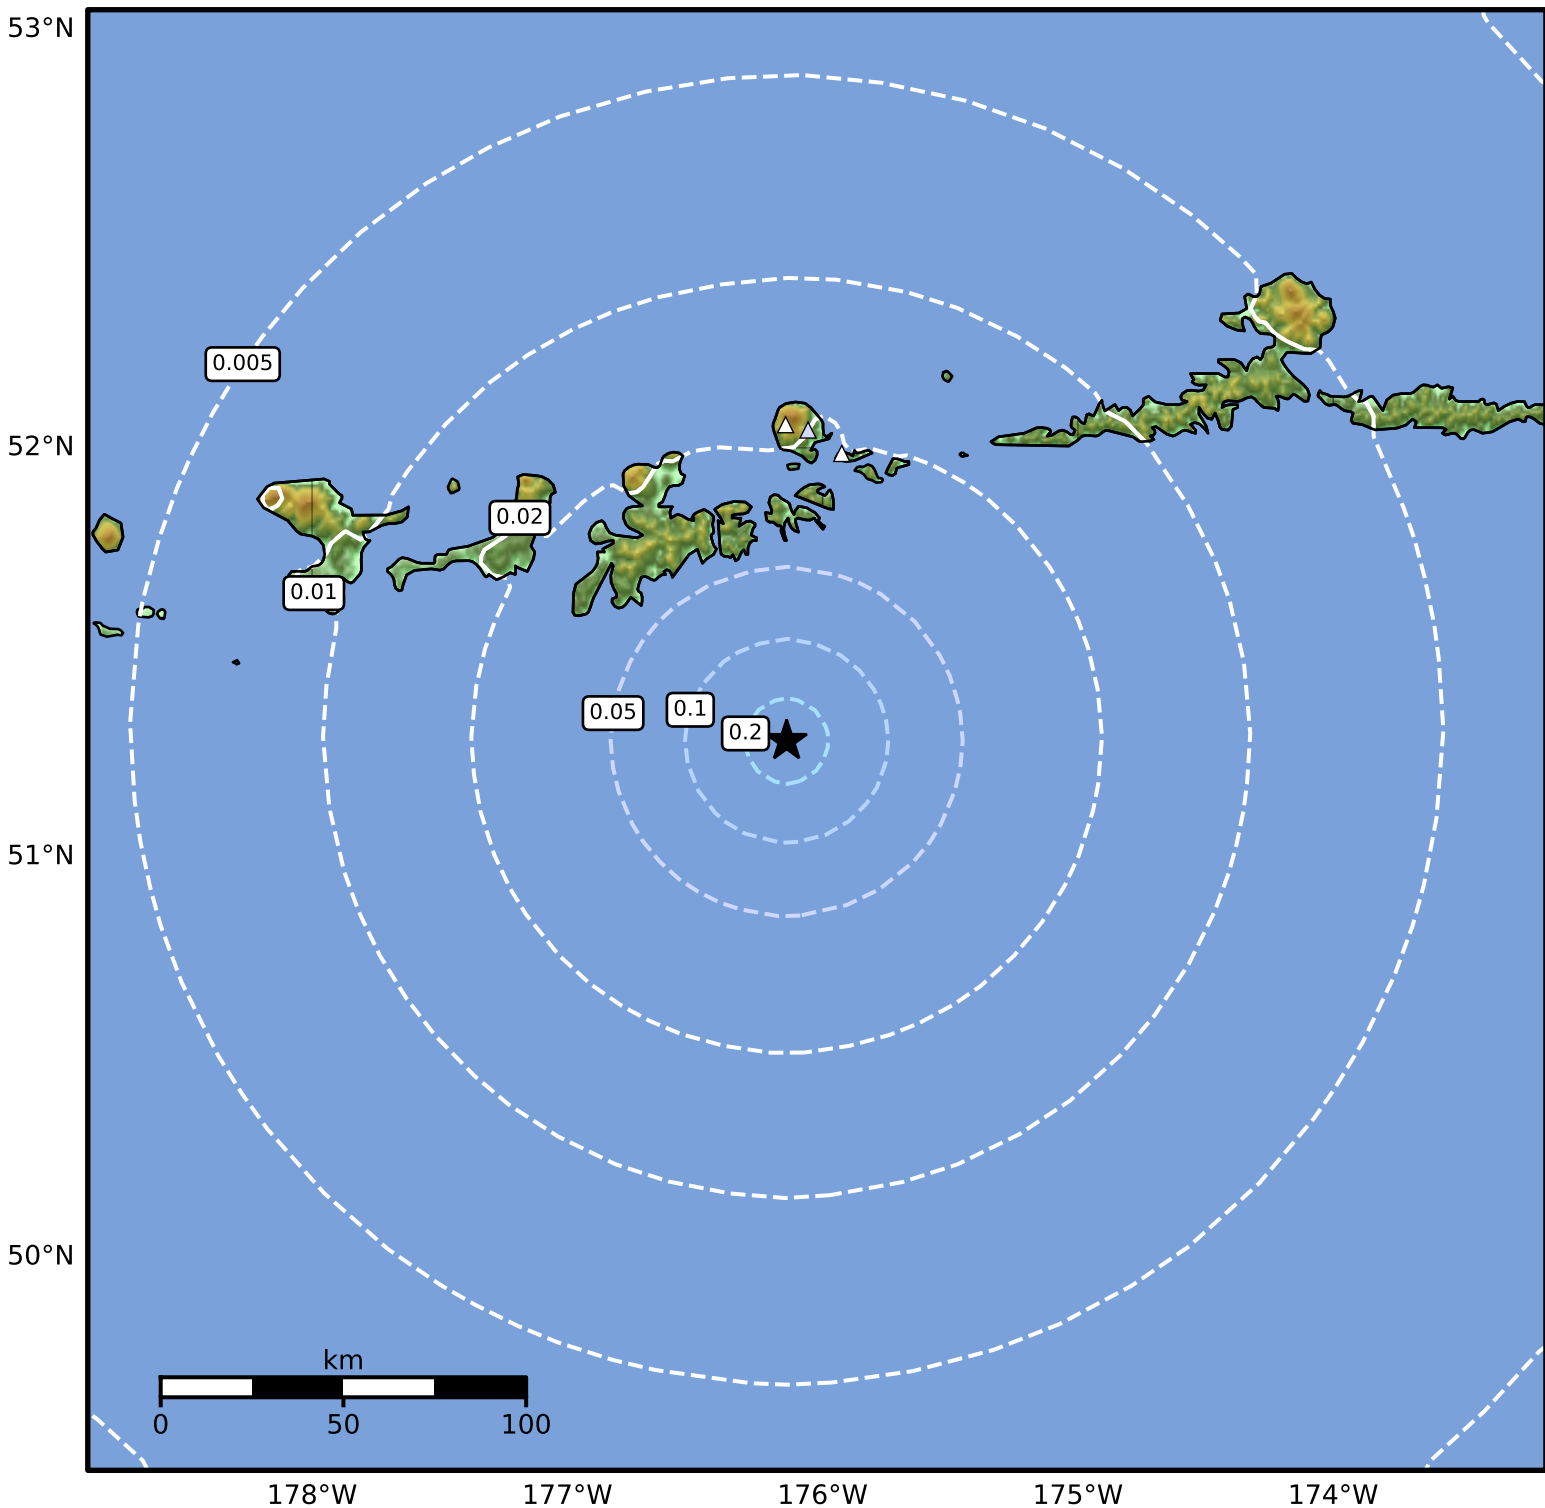

Peak Ground Velocity Map Alaska Earthquake Center
ShakeMap: 73 km (46 miles) SSE of Adak
May 13, 2026 00:56:43 UTC M3.4 N51.29 W176.14 Depth: 16.2km ID:a2026jjwueq

Scale based on Worden et al. (2012)

Version 2: Processed 2026-05-13T05:32:11Z

△ Seismic Instrument ○ Reported Intensity

★ Epicenter