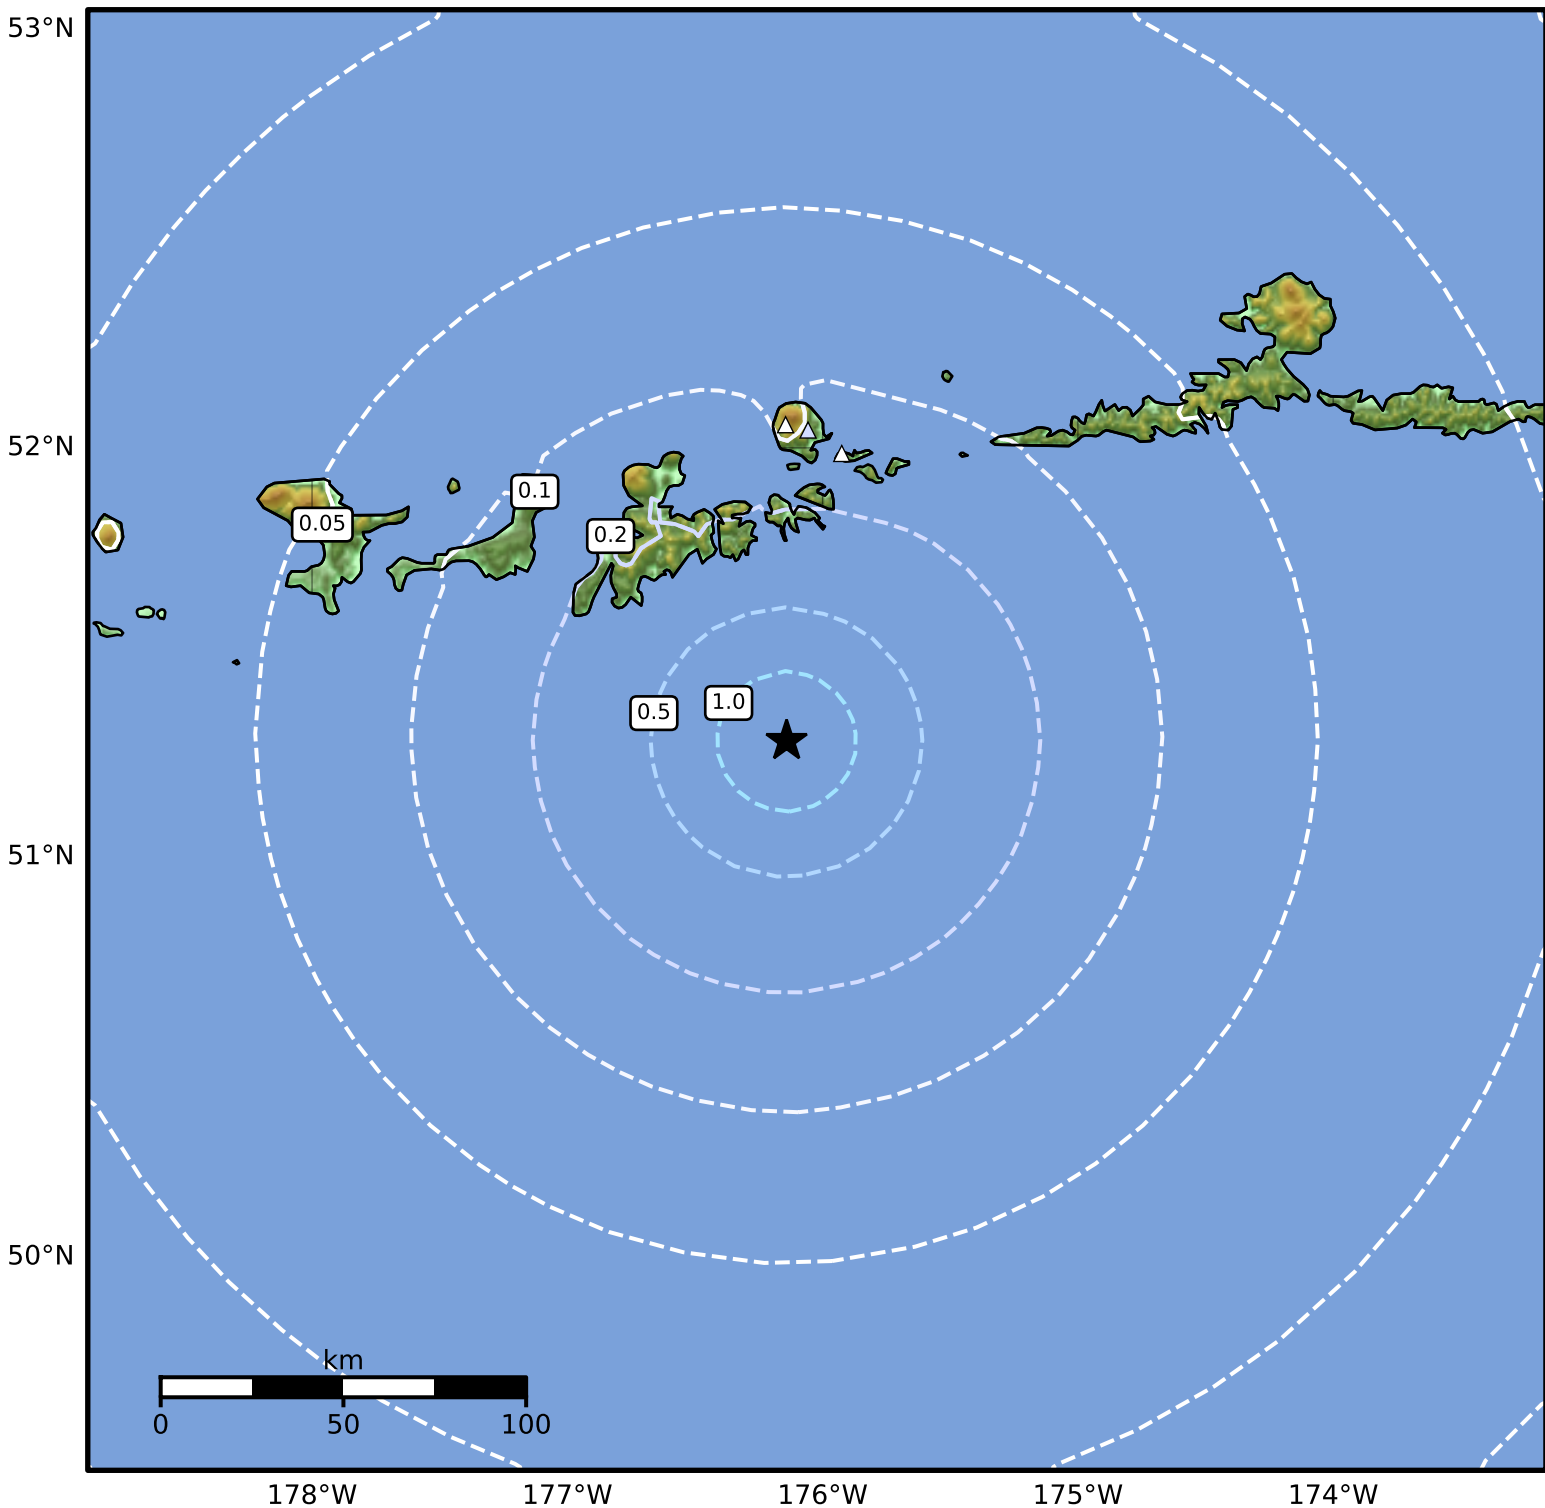

0.3 Second Peak Spectral Acceleration Map Alaska Earthquake Center
ShakeMap: 73 km (46 miles) SSE of Adak
May 13, 2026 00:56:43 UTC M3.4 N51.29 W176.14 Depth: 16.2km ID:a2026jjwueq

SA(0.3) (%g)	0.1	0.2	0.5	1	2	5	10	20	50	100	200
--------------	-----	-----	-----	---	---	---	----	----	----	-----	-----

Scale based on Worden et al. (2012)

△ Seismic Instrument ○ Reported Intensity

★ Epicenter

Version 2: Processed 2026-05-13T05:32:11Z