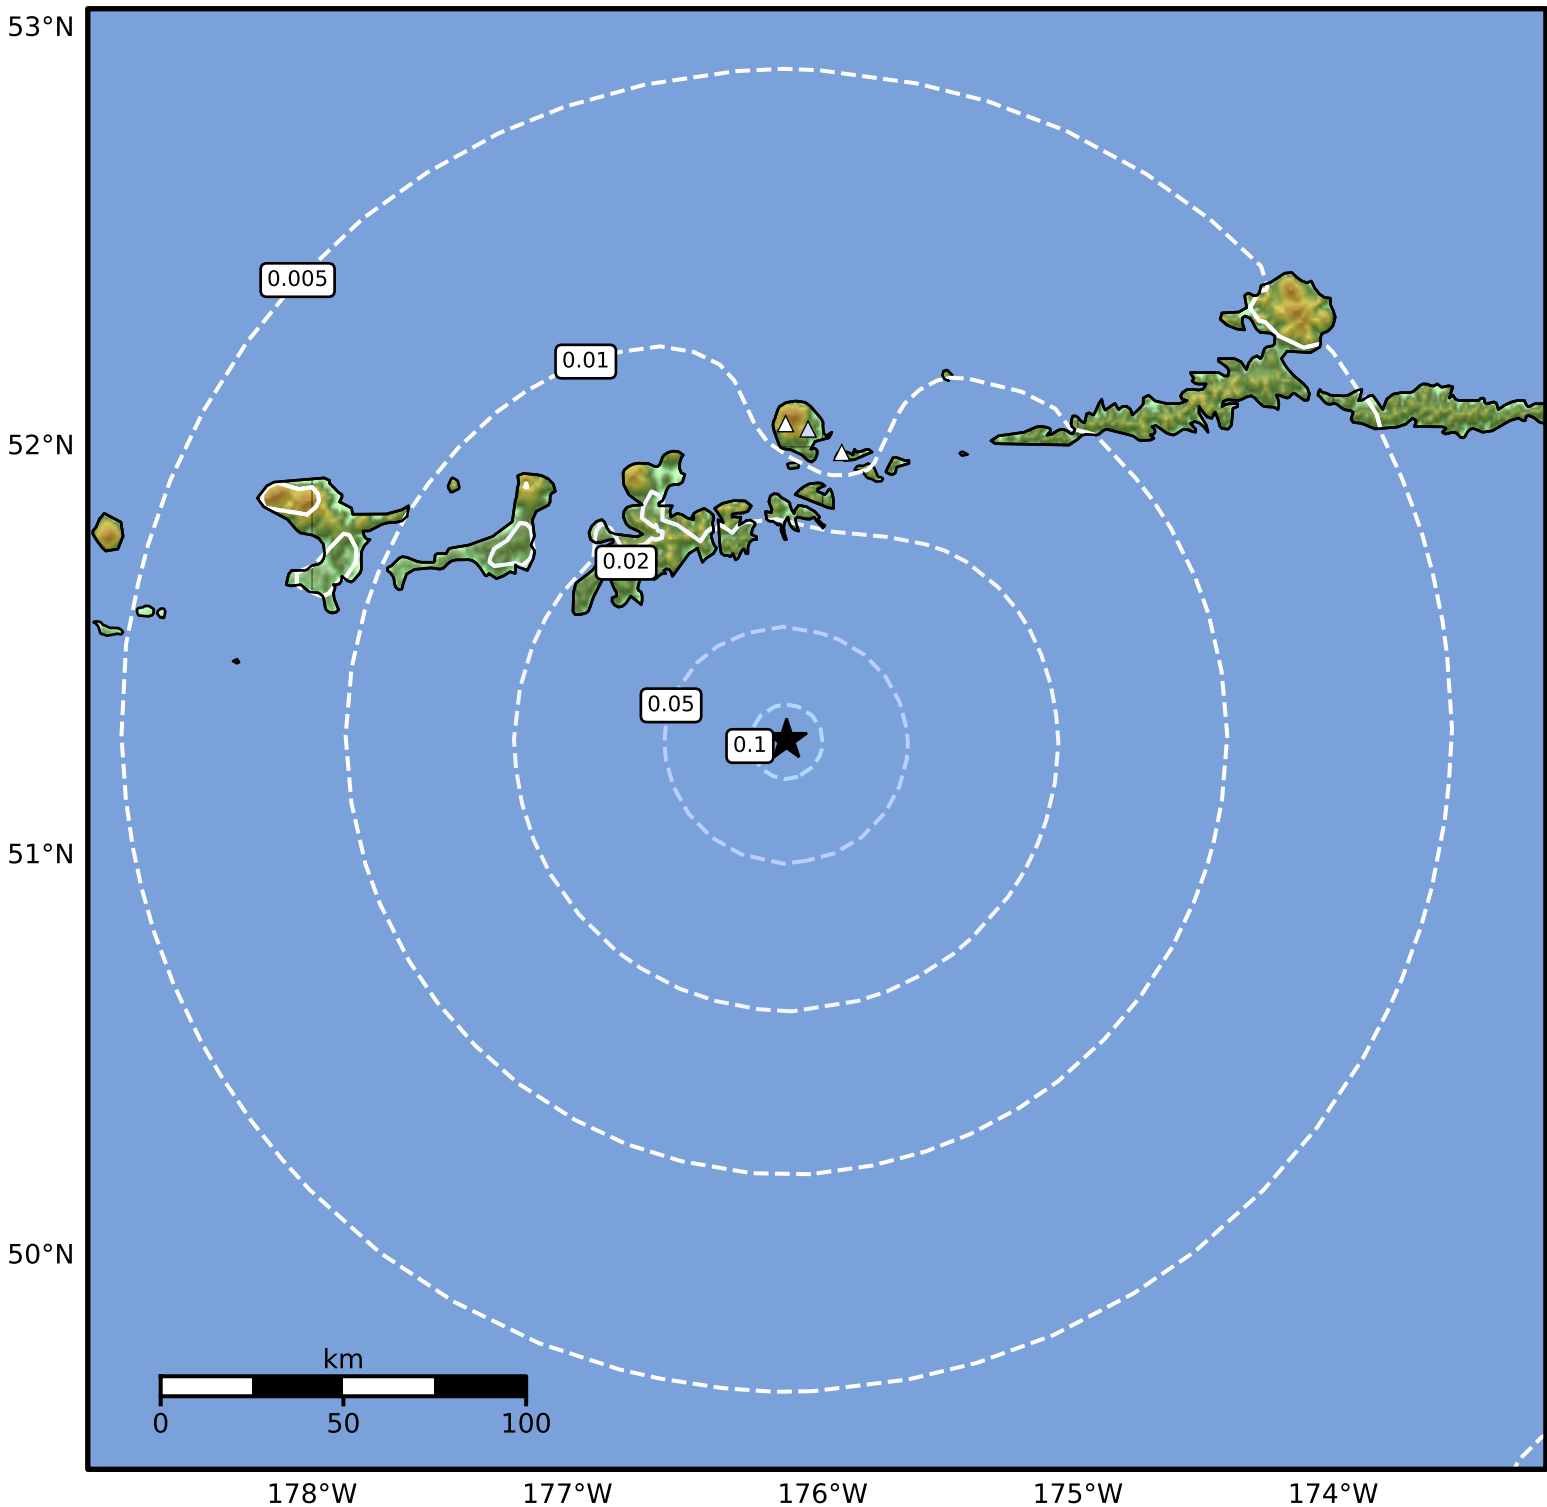

1.0 Second Peak Spectral Acceleration Map Alaska Earthquake Center
 ShakeMap: 73 km (46 miles) SSE of Adak
 May 13, 2026 00:56:43 UTC M3.4 N51.29 W176.14 Depth: 16.2km ID:a2026jjwueq

SA(1.0) (%g)	0.1	0.2	0.5	1	2	5	10	20	50	100	200
--------------	-----	-----	-----	---	---	---	----	----	----	-----	-----

Scale based on Worden et al. (2012)

Version 2: Processed 2026-05-13T05:32:11Z

△ Seismic Instrument ○ Reported Intensity

★ Epicenter