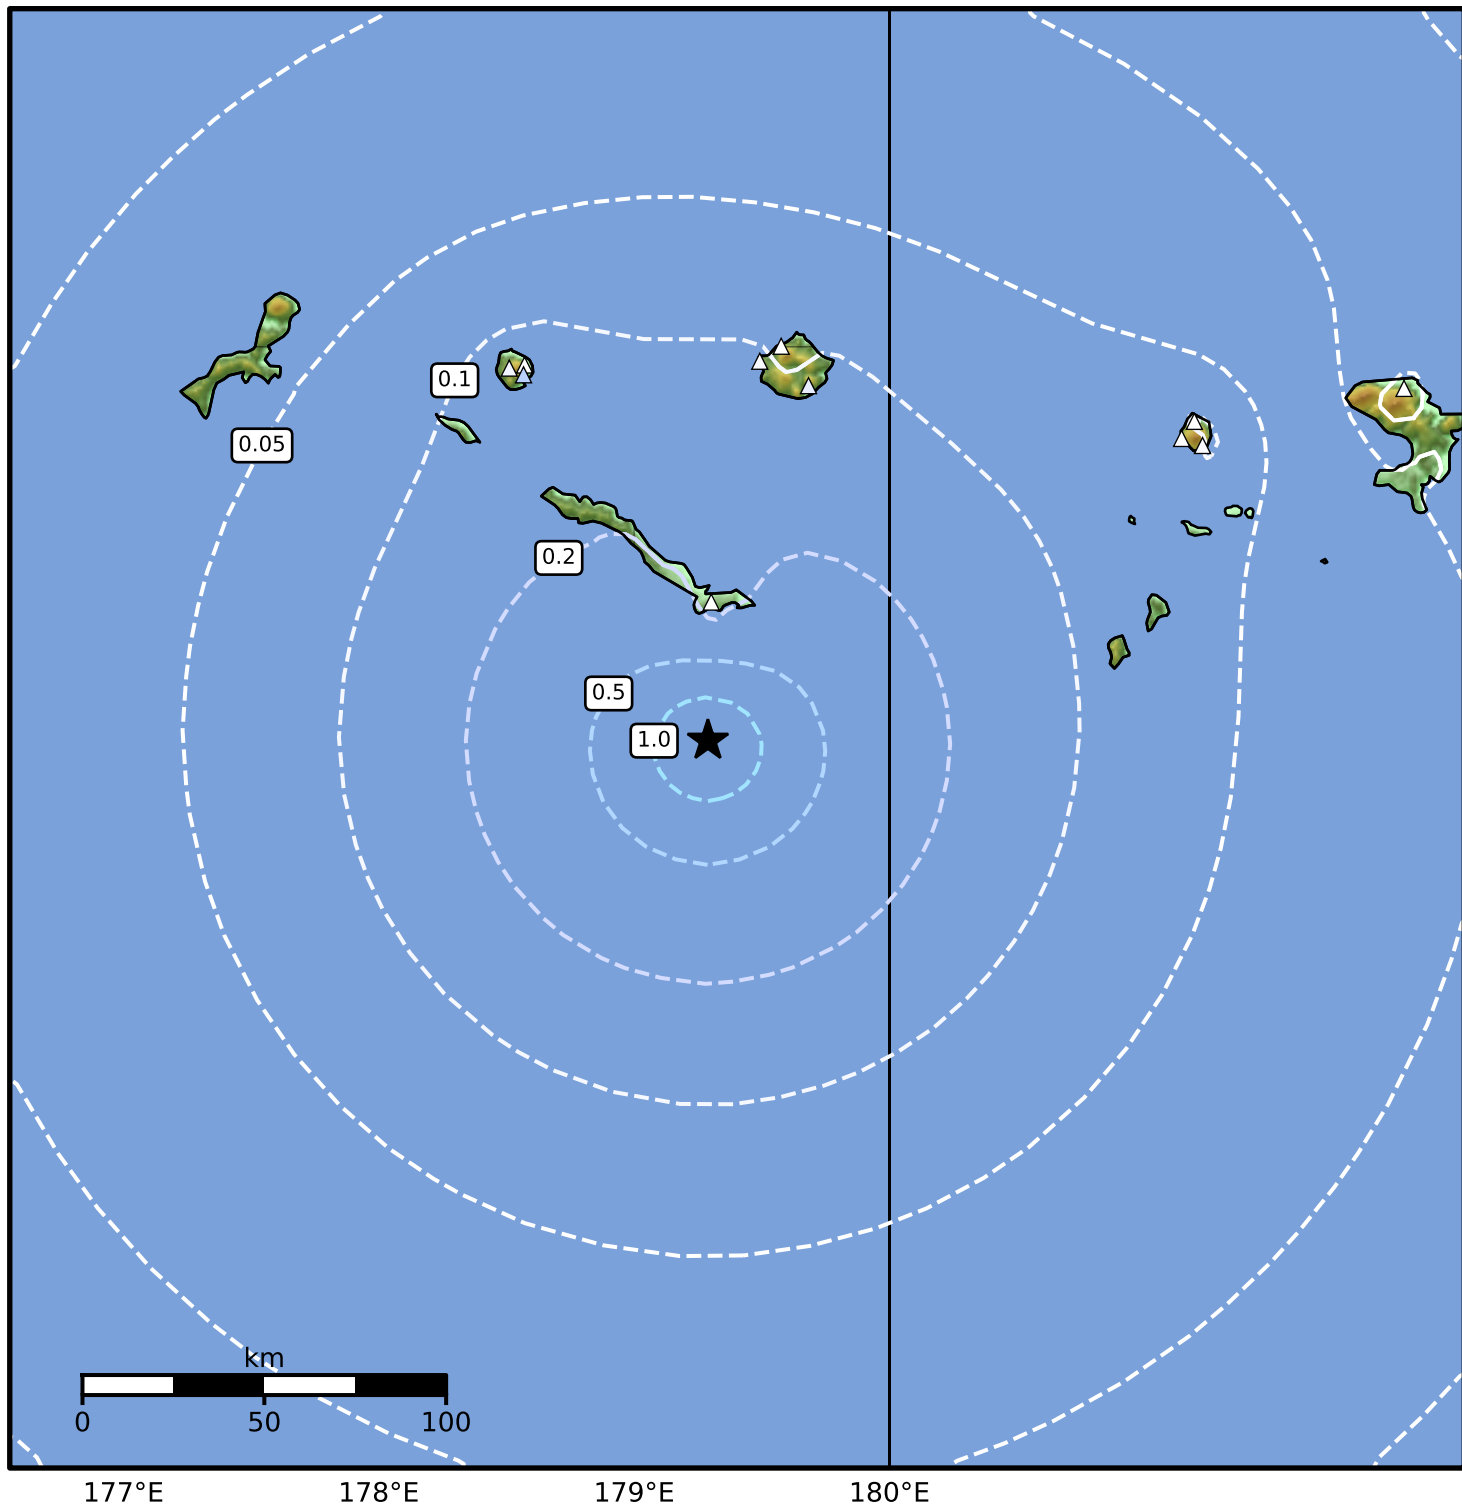

0.3 Second Peak Spectral Acceleration Map Alaska Earthquake Center
 ShakeMap: 300 km (187 miles) WSW of Adak
 May 13, 2026 03:37:21 UTC M4.1 N51.04 E179.29 Depth: 17.8km ID:a2026jkcdms

SA(0.3) (%g)	0.1	0.2	0.5	1	2	5	10	20	50	100	200
--------------	-----	-----	-----	---	---	---	----	----	----	-----	-----

Scale based on Worden et al. (2012)

Version 3: Processed 2026-05-13T07:29:18Z

△ Seismic Instrument ○ Reported Intensity

★ Epicenter