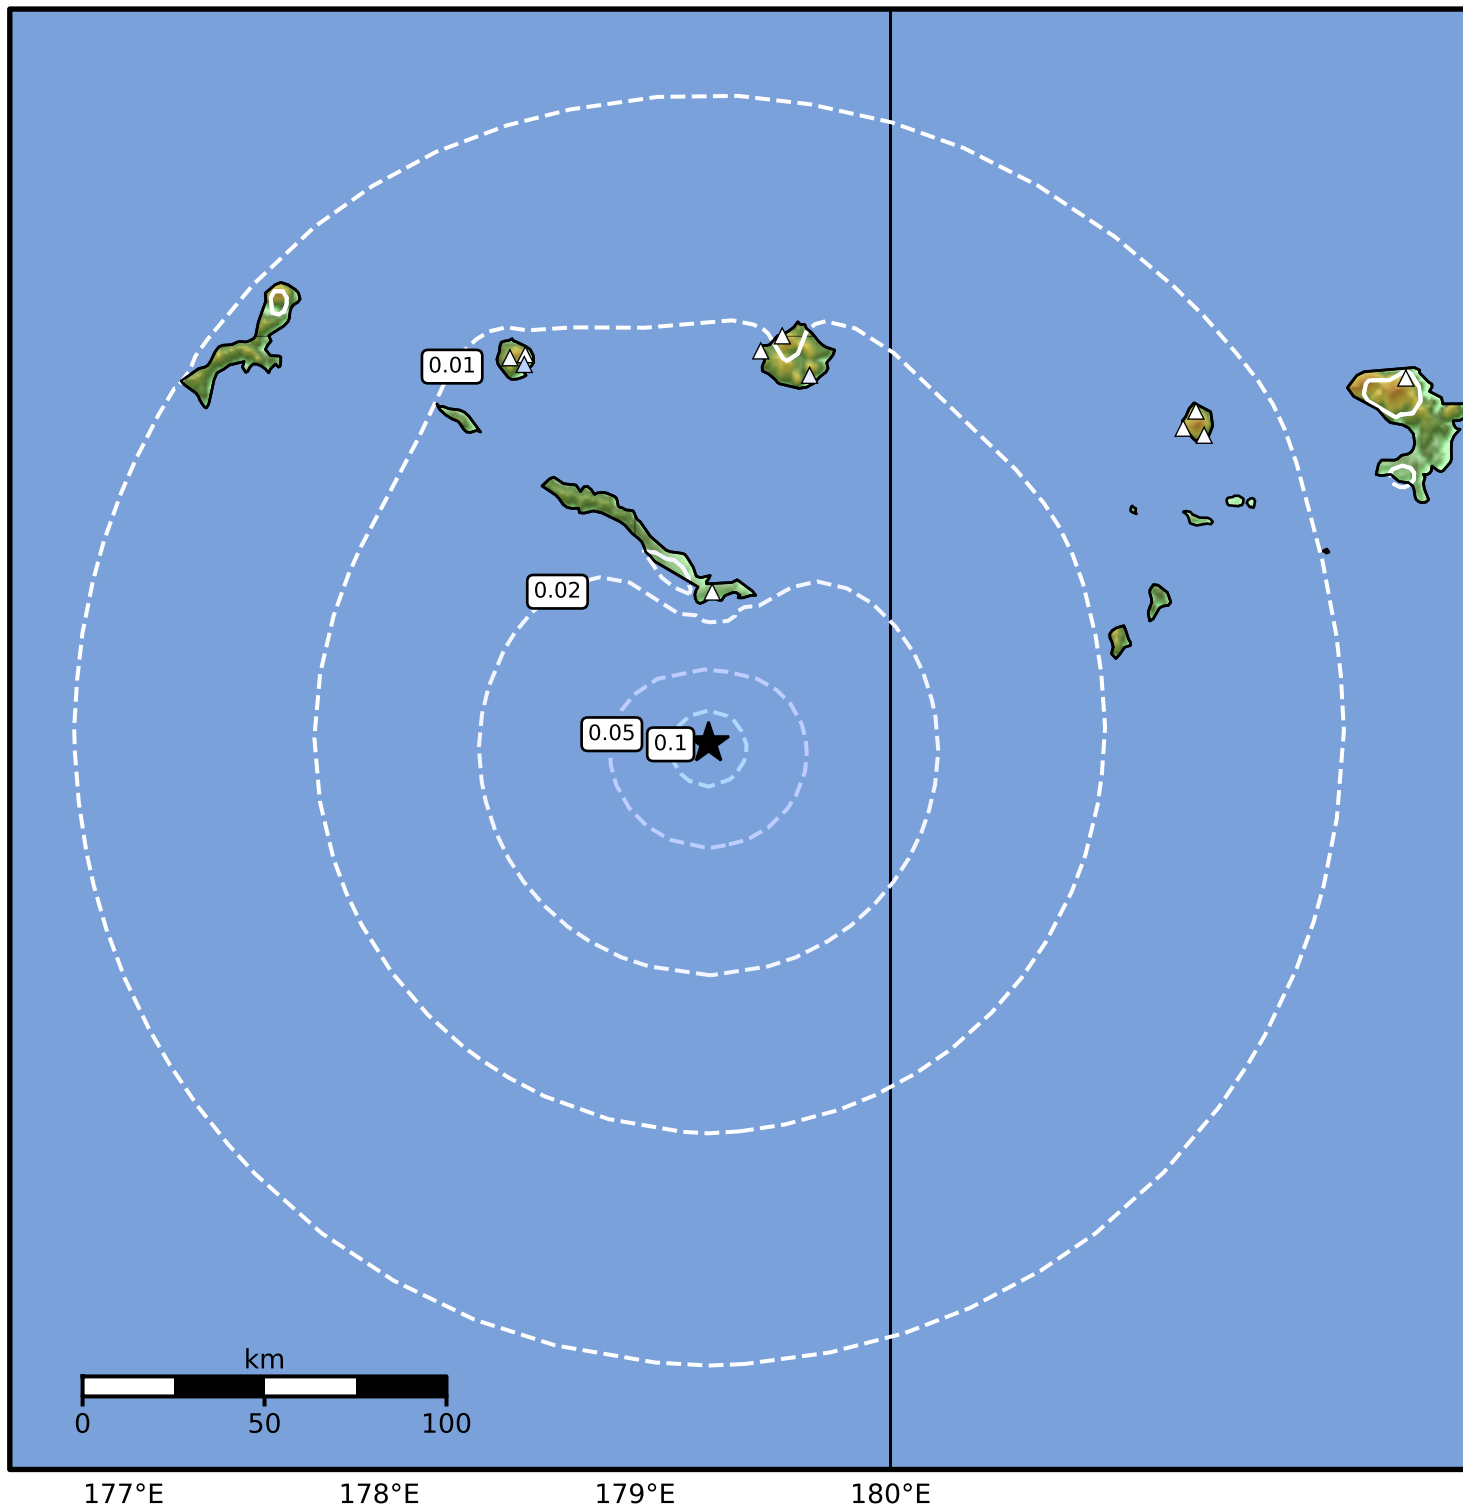

1.0 Second Peak Spectral Acceleration Map Alaska Earthquake Center
 ShakeMap: 302 km (187 miles) WSW of Adak
 May 13, 2026 03:37:20 UTC M4.1 N51.01 E179.29 Depth: 16.9km ID:a2026jkcdfs

SA(1.0) (%g)	0.1	0.2	0.5	1	2	5	10	20	50	100	200
--------------	-----	-----	-----	---	---	---	----	----	----	-----	-----

Scale based on Worden et al. (2012)

Version 2: Processed 2026-05-13T03:43:44Z

△ Seismic Instrument ○ Reported Intensity

★ Epicenter